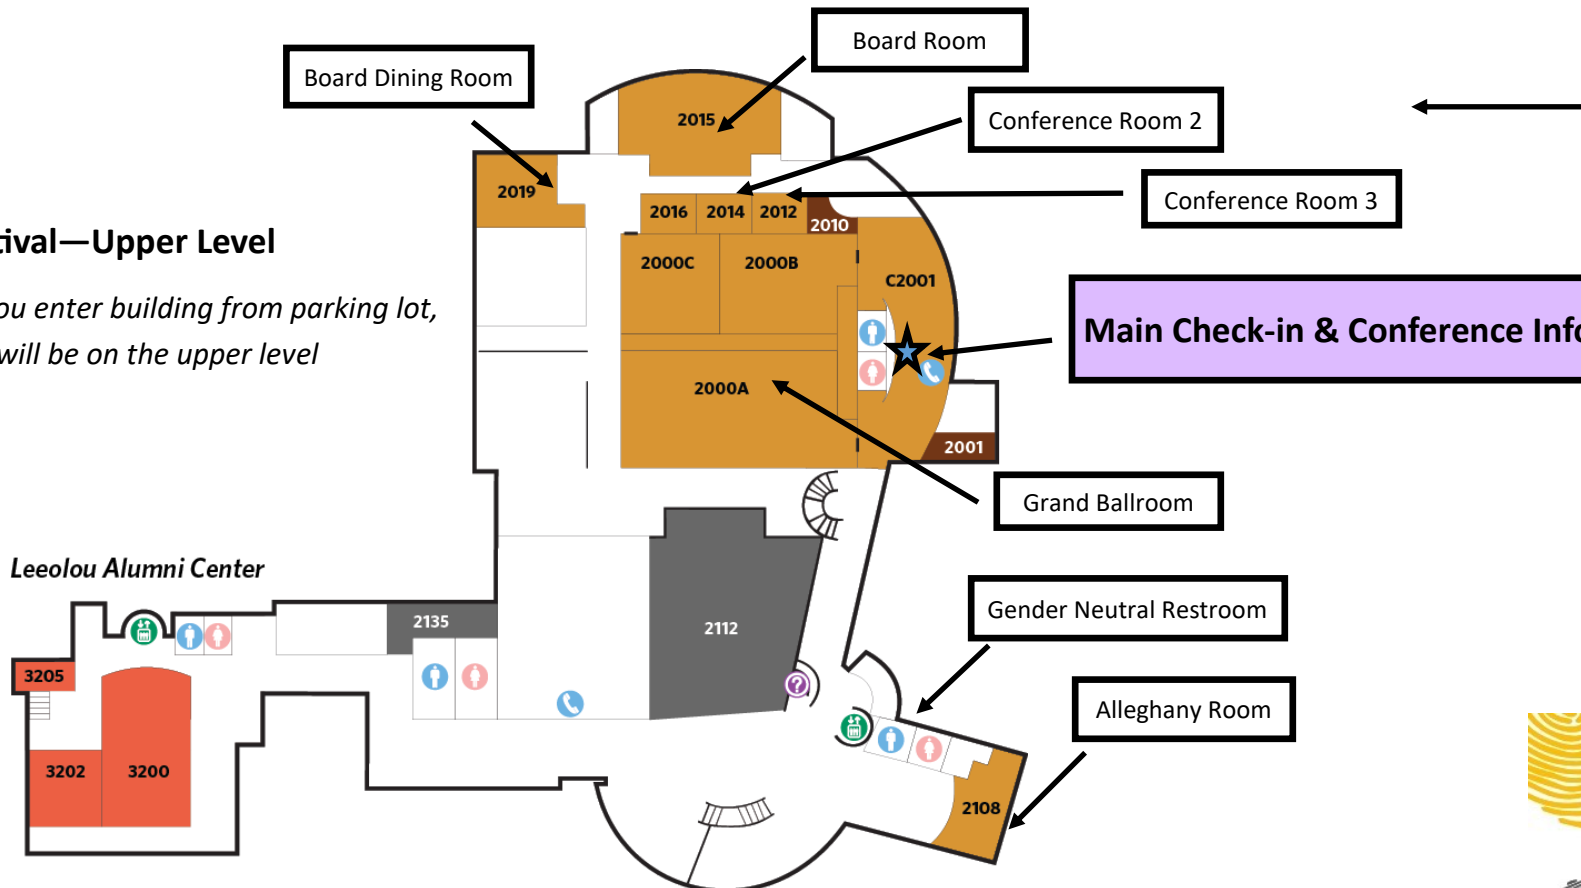

Festival—Upper Level

As you enter building from parking lot, you will be on the upper level

To access the conference sessions scheduled in Rose Library, exit Festival Center and proceed one building to the left. Directional signs to Rose Library room 3311 are located at the main elevators and on the 3rd floor of that building.

Main Check-in & Conference Information Center

Festival—Lower Level

Have a question? Need Assistance? Please find one of our helpful team members located throughout the building.