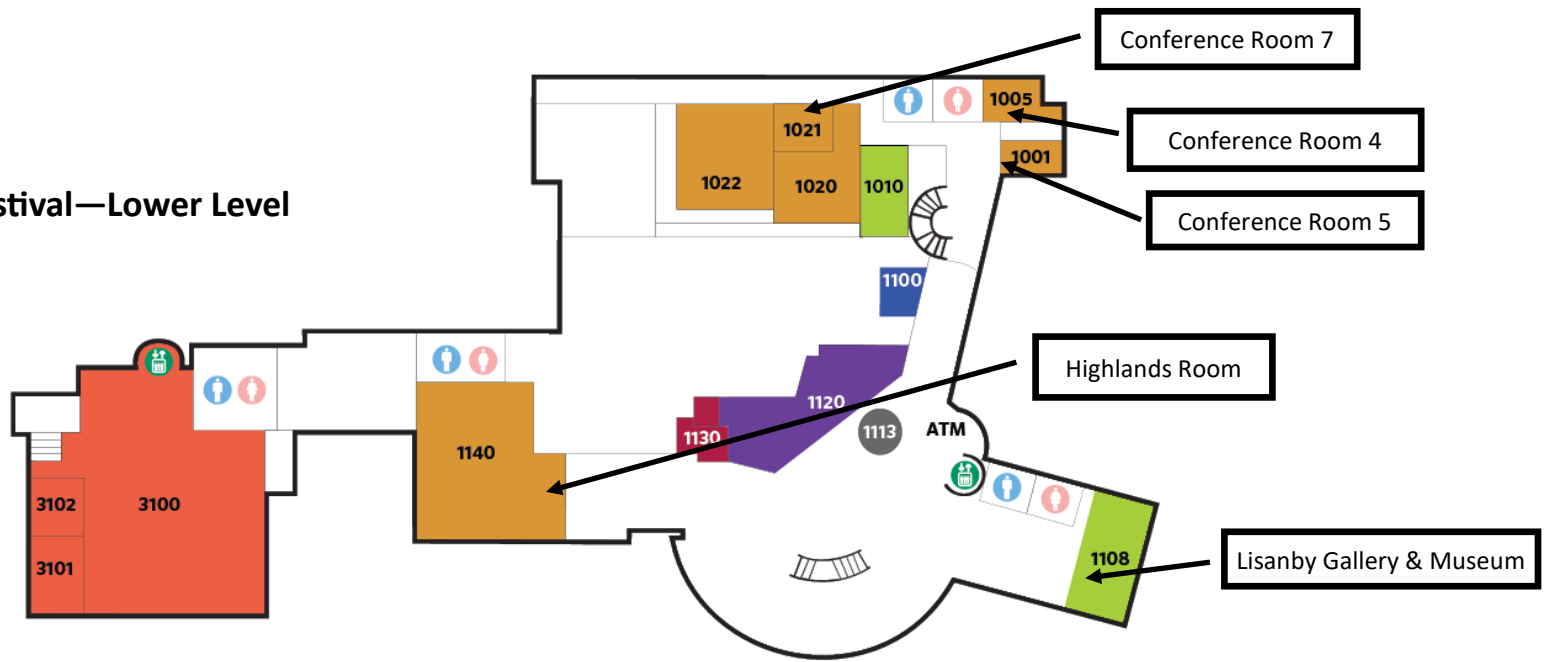

Festival—Upper Level

As you enter building from parking lot, you will be on the upper level

To access the conference sessions scheduled in Rose Library, exit Festival Center and proceed one building to the left. Directional signs to Rose Library room 3311 are located at the main elevators and on the 3rd floor of that building.

Main Check-in & Conference Information Center

Festival—Lower Level

Have a question? Need Assistance? Please find one of our helpful team members located throughout the building.