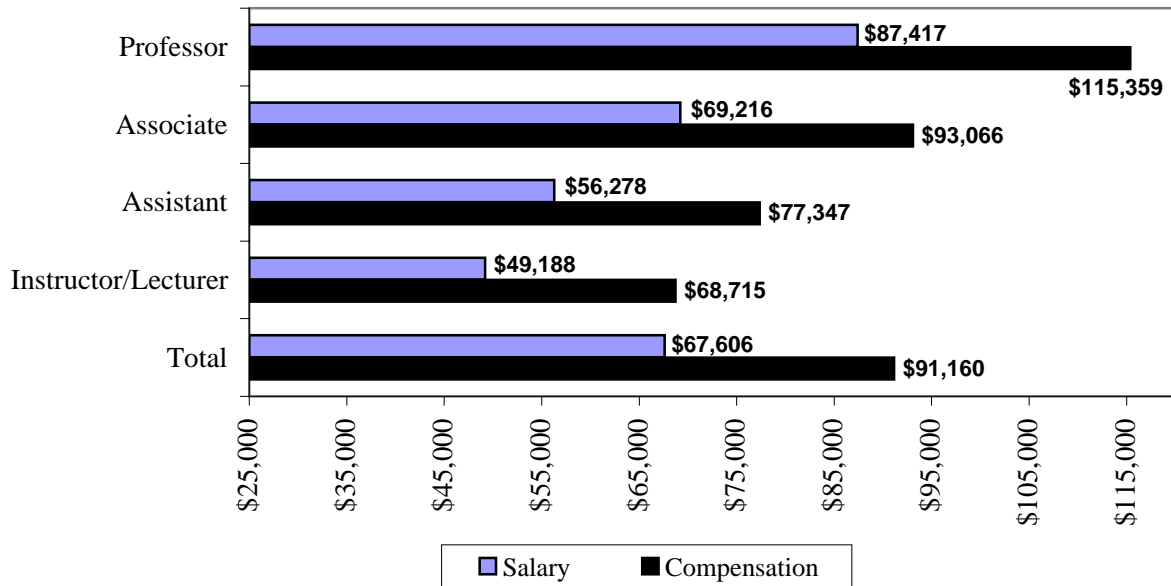

**FIGURE 4-1**

**INSTRUCTIONAL FACULTY, AVERAGE SALARY BY RANK, FALL 2008**

**NOTE:** Compensation equals salary plus fringe benefits. Includes Academic Term (9 month) and 12 month faculty, with the latter converted to an Academic Term basis.

**SOURCE:** American Association of University Professors Annual Survey of Faculty Compensation.