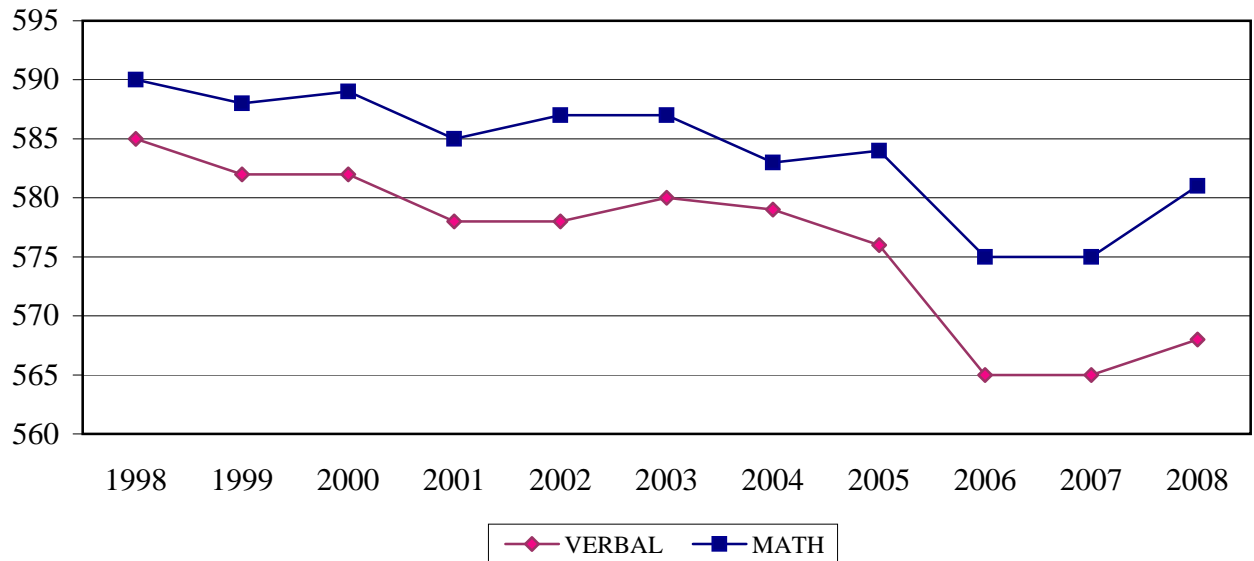

FIGURE 2-8

ENTERING FRESHMAN CLASS APPLICATIONS BY SEX, FALL 2008

SOURCE: Fall Admissions Data.

FIGURE 2-9

ENTERING FRESHMAN CLASS AVERAGE SAT SCORES, FALL 1998 - FALL 2008

NOTE: National average SAT scores were 502 Reading, 515 Math, and 1,017 Combined.

SOURCE: Fall Admissions Data.