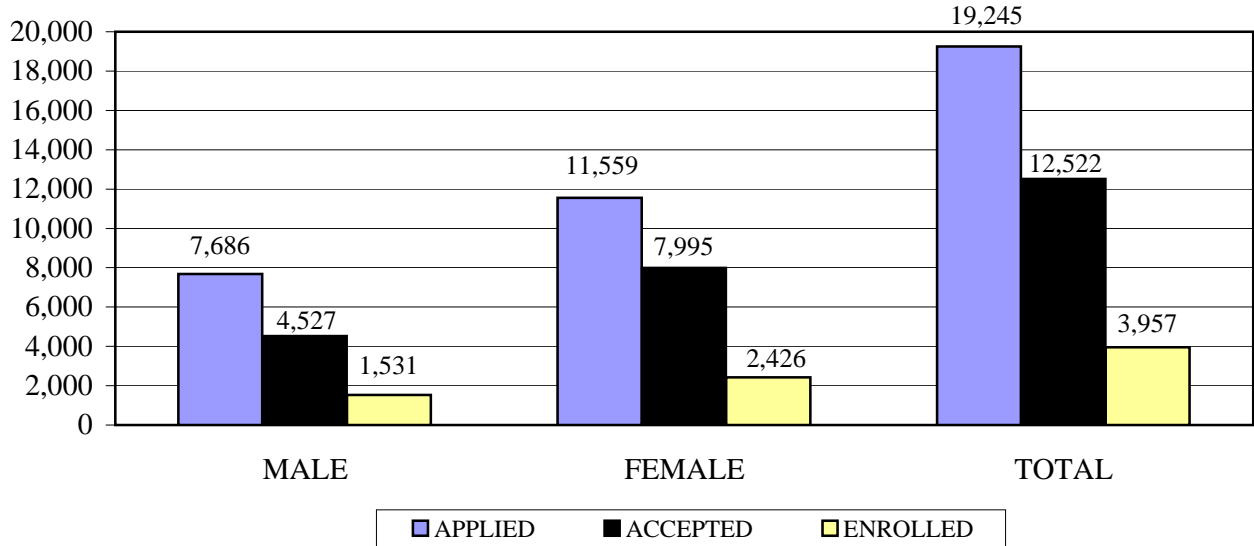

FIGURE 2-8

ENTERING FRESHMAN CLASS APPLICATIONS BY SEX, FALL 2008

SOURCE: Fall Admissions Data.

FIGURE 2-9

ENTERING FRESHMAN CLASS AVERAGE SAT SCORES, FALL 1998 - FALL 2008

NOTE: National average SAT scores were 502 Reading, 515 Math, and 1,017 Combined.

SOURCE: Fall Admissions Data.