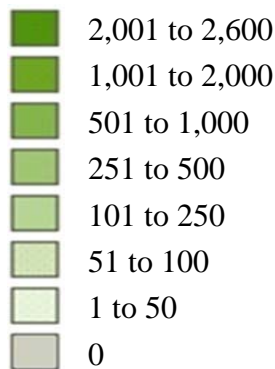

FIGURE 2-5
VIRGINIA STUDENTS AT JMU,
FALL 2008

Total Students

SOURCE: Fall Student Census.