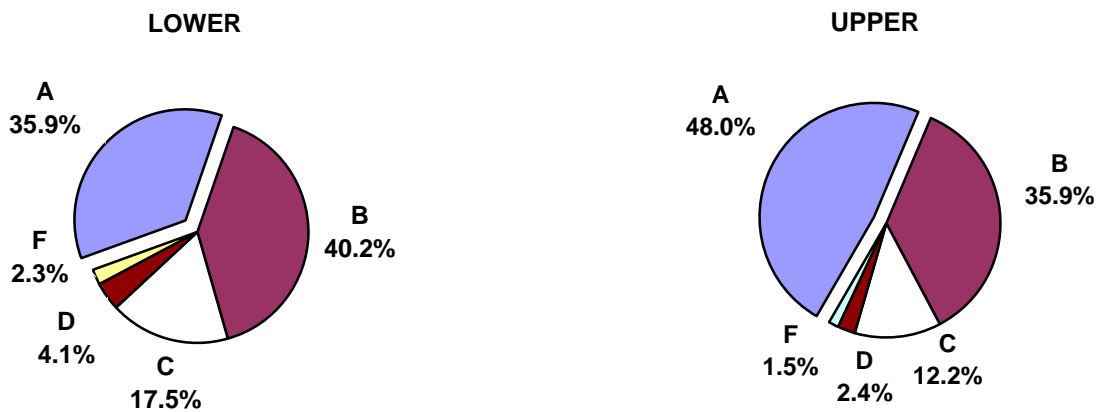

TABLE 2-22

**UNDERGRADUATE MEDIAN CUMULATIVE GRADE POINT AVERAGES BY SEX,
END OF SPRING IN ALTERNATE YEARS, 1990-91 - 2006-07**

YEAR	MALE	FEMALE	OVERALL
1990-91	2.73	2.99	2.87
1992-93	2.74	3.00	2.89
1994-95	2.72	3.02	2.89
1996-97	2.74	3.00	2.89
1998-99	2.76	3.01	2.91
2000-01	2.76	3.05	2.94
2002-03	2.82	3.08	2.99
2004-05	2.88	3.10	3.02
2006-07	2.91	3.11	3.03

SOURCE: Internal Statistical Report.

FIGURE 2-10

**UNDERGRADUATE GRADE DISTRIBUTION,
FALL 2008**

NOTE: Does not include graduate grades.

SOURCE: Fall Student Course Enrollment Data. See Table 2-21 for more detail.