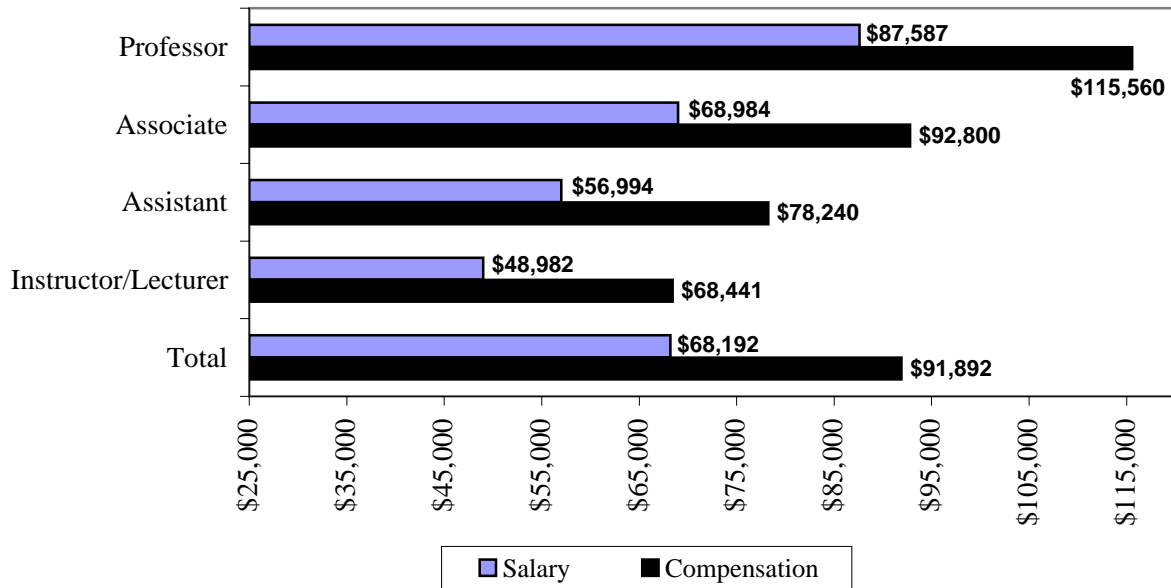

FIGURE 4-1

INSTRUCTIONAL FACULTY, AVERAGE SALARY BY RANK, FALL 2007

NOTE: Compensation equals salary plus fringe benefits. Includes Academic Term (9 month) and 12 month faculty, with the latter converted to an Academic Term basis.

SOURCE: American Association of University Professors Annual Survey of Faculty Compensation.