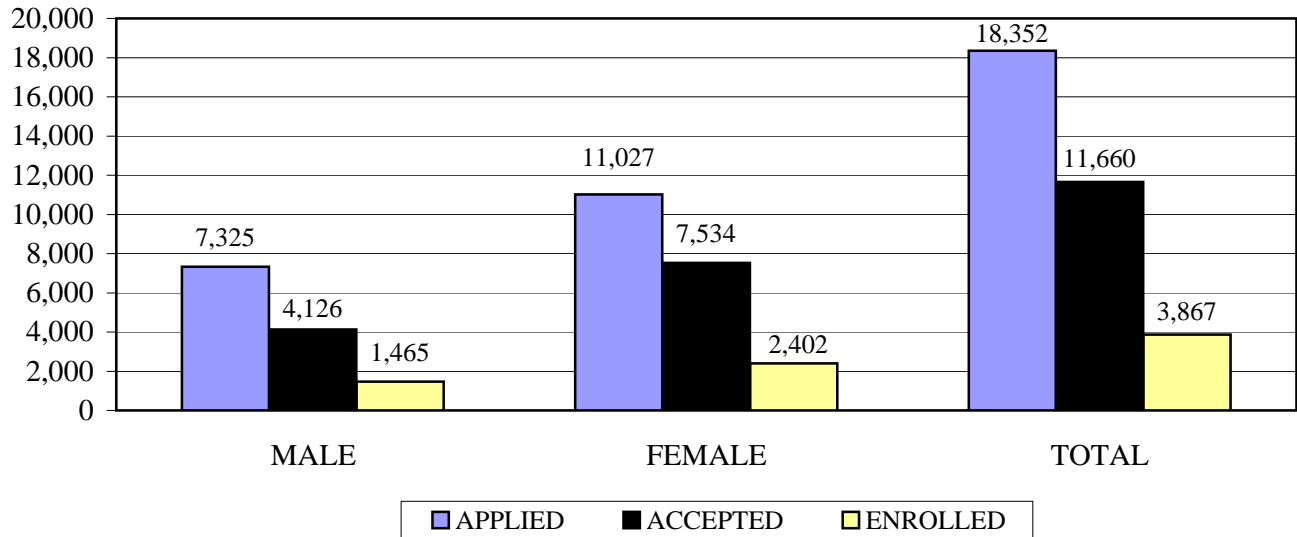

FIGURE 2-8

ENTERING FRESHMAN CLASS APPLICATIONS BY SEX, FALL 2007

SOURCE: Fall Admissions Data.

FIGURE 2-9

ENTERING FRESHMAN CLASS AVERAGE SAT SCORES, FALL 1997 - FALL 2007

NOTE: National average SAT scores were 502 Reading, 515 Math, and 1,017 Combined.

SOURCE: Fall Admissions Data.