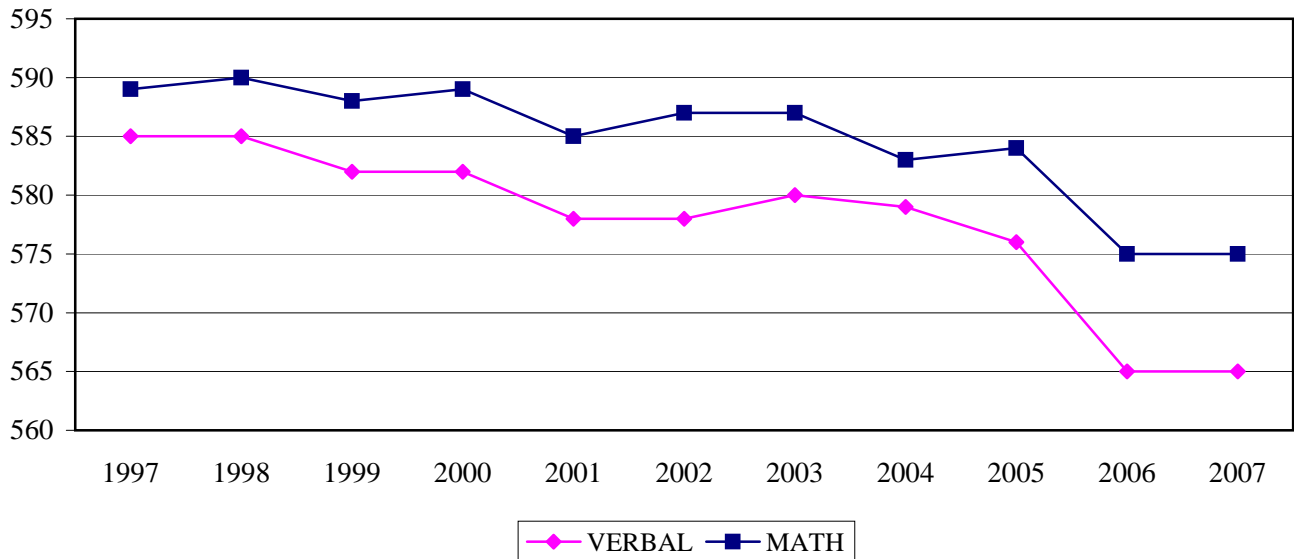

FIGURE 2-8

ENTERING FRESHMAN CLASS APPLICATIONS BY SEX, FALL 2007

SOURCE: Fall Admissions Data.

FIGURE 2-9

ENTERING FRESHMAN CLASS AVERAGE SAT SCORES, FALL 1997 - FALL 2007

NOTE: National average SAT scores were 502 Reading, 515 Math, and 1,017 Combined.

SOURCE: Fall Admissions Data.