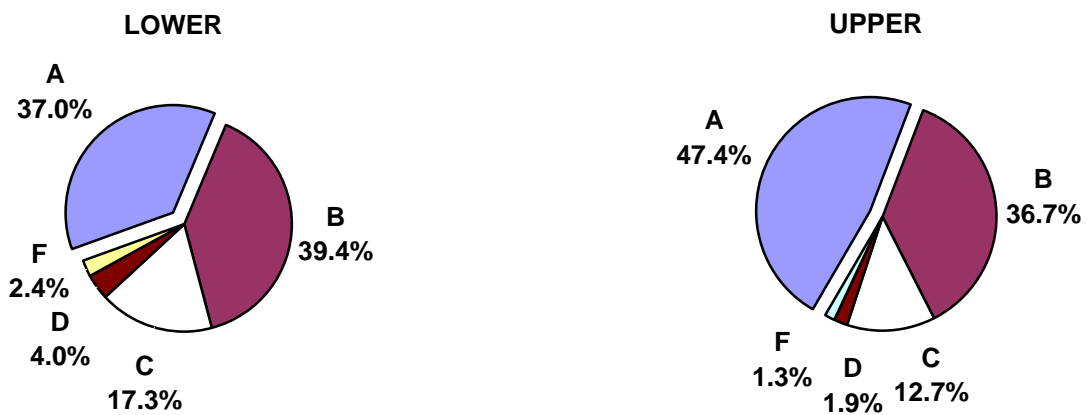

TABLE 2-22

**UNDERGRADUATE MEDIAN CUMULATIVE GRADE POINT AVERAGES BY SEX,  
END OF SPRING IN ALTERNATE YEARS, 1990-91 - 2006-07**

YEAR	MALE	FEMALE	OVERALL
1990-91	2.73	2.99	2.87
1992-93	2.74	3.00	2.89
1994-95	2.72	3.02	2.89
1996-97	2.74	3.00	2.89
1998-99	2.76	3.01	2.91
2000-01	2.76	3.05	2.94
2002-03	2.82	3.08	2.99
2004-05	2.88	3.10	3.02
2006-07	2.91	3.11	3.03

SOURCE: Internal Statistical Report.

FIGURE 2-10

**UNDERGRADUATE GRADE DISTRIBUTION,  
FALL 2007**

NOTE: Does not include graduate grades.

SOURCE: Fall Student Course Enrollment Data. See Table 2-21 for more detail.