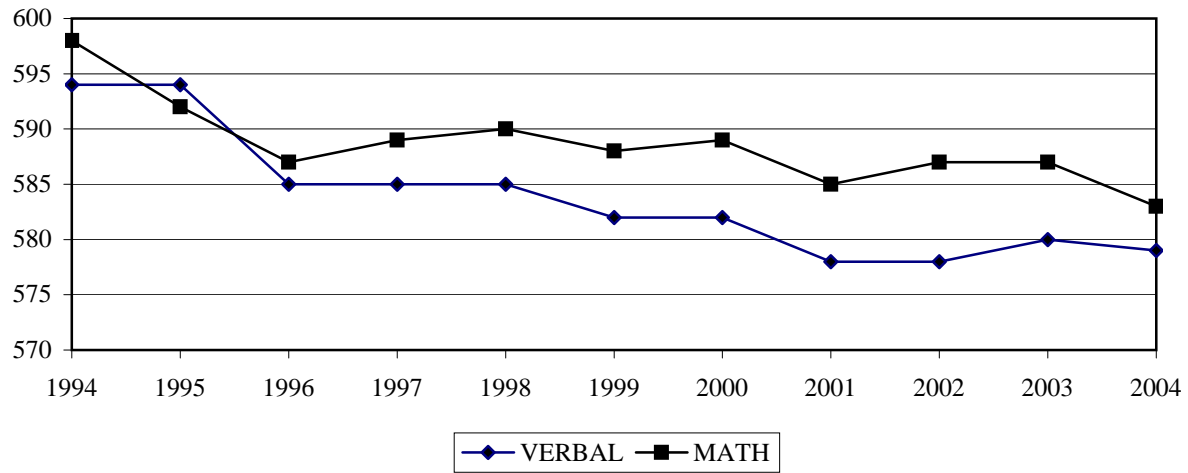

**FIGURE 2-9
ENTERING FRESHMAN CLASS AVERAGE SAT SCORES,
FALL 1994 - FALL 2004**

NOTE: National average SAT scores were 508 Verbal, 518 Math and 1,026 Combined

SOURCE Fall Admissions Data.