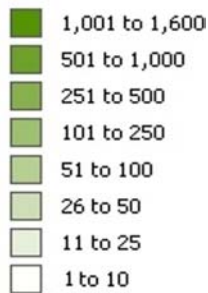

FIGURE 2-6
ON-CAMPUS STUDENTS BY 3-DIGIT ZIP CODE
FALL 2003

Total Students

SOURCE: Fall Student Census.