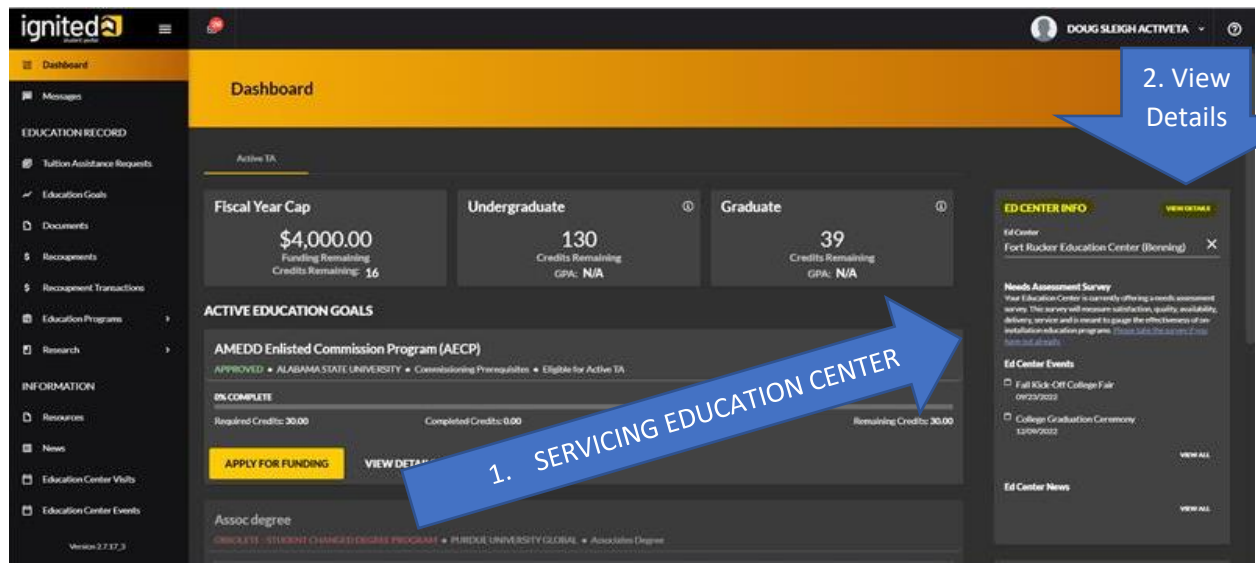

How to Find Education Center Information

1. This is Soldier dashboard – to the right will be the Soldier’s assigned education center information! Super easy. No searching!!
2. For more information, the Soldier will click “VIEW DETAILS”.