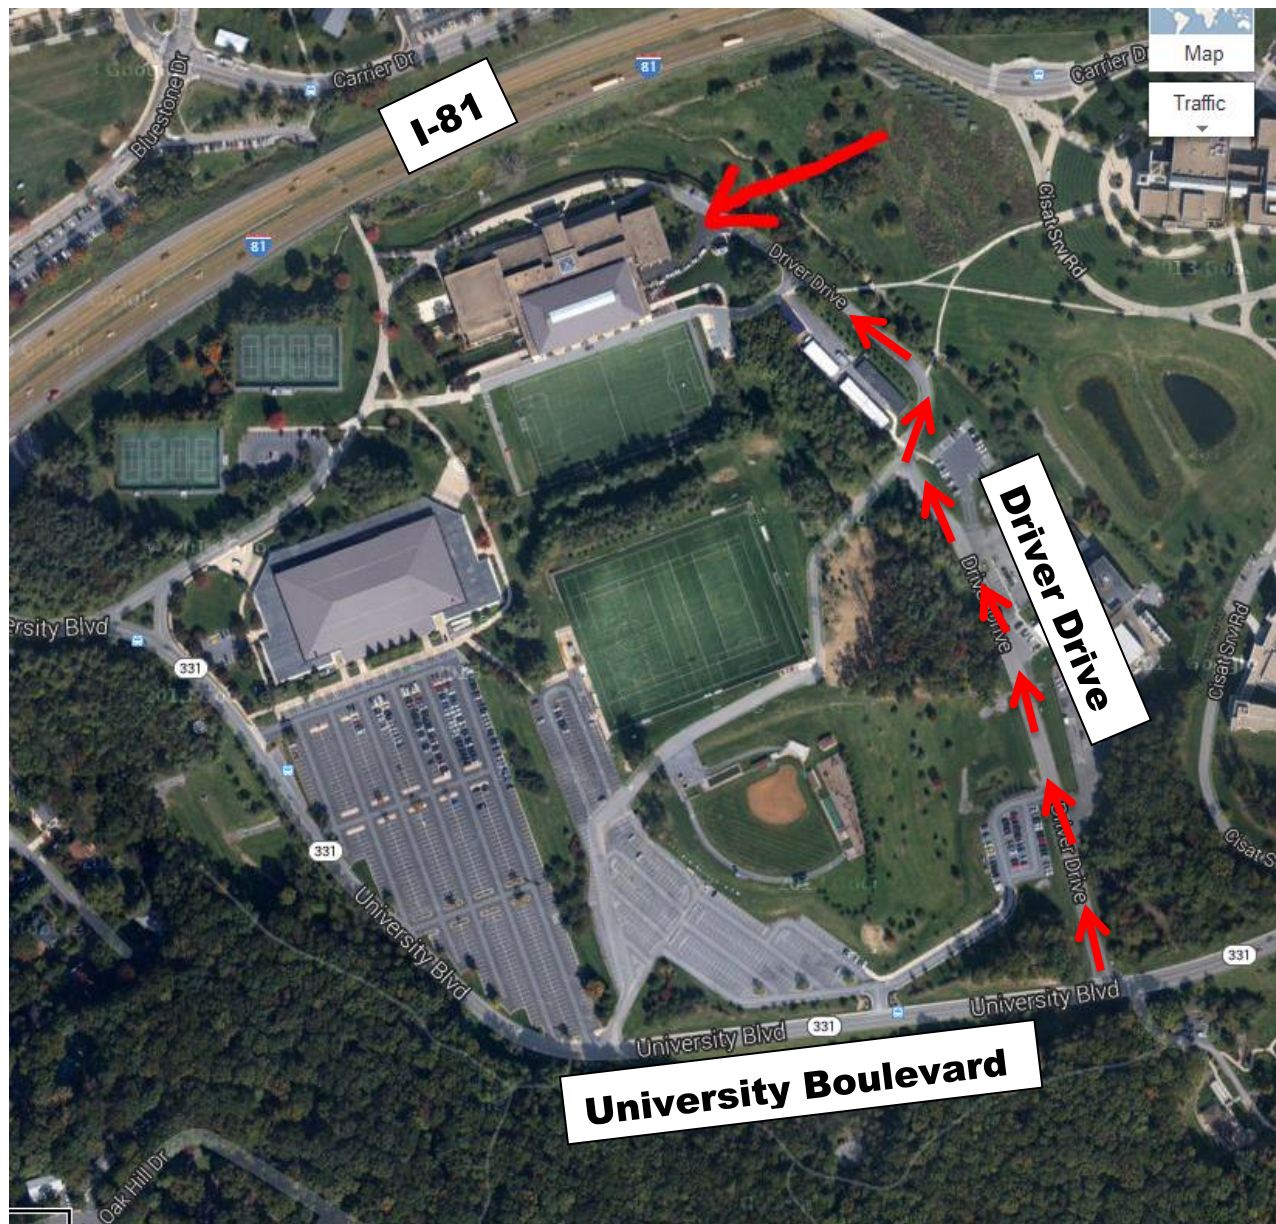

CAMP UREC DROPOFF AND PICKUP

Instructions for Camper Drop-Off:

- 8:30-9:00am
- Take University Boulevard to Driver Drive
- Pass Madison Connection Pavilion
- Follow cones around Cul-de-sac
- Drop off camper

Instructions for Camper Pick-Up:

- 4:00-4:30pm
- Take University Boulevard to Driver Drive
- Pass Madison Connection Pavilion
- Follow cones around cul-de-sac
- Pick up camper

Please pardon the construction in the tennis court and lower turf areas as we are expanding and renovating our UREC facilities! We will work to do our best to accommodate you and your family.