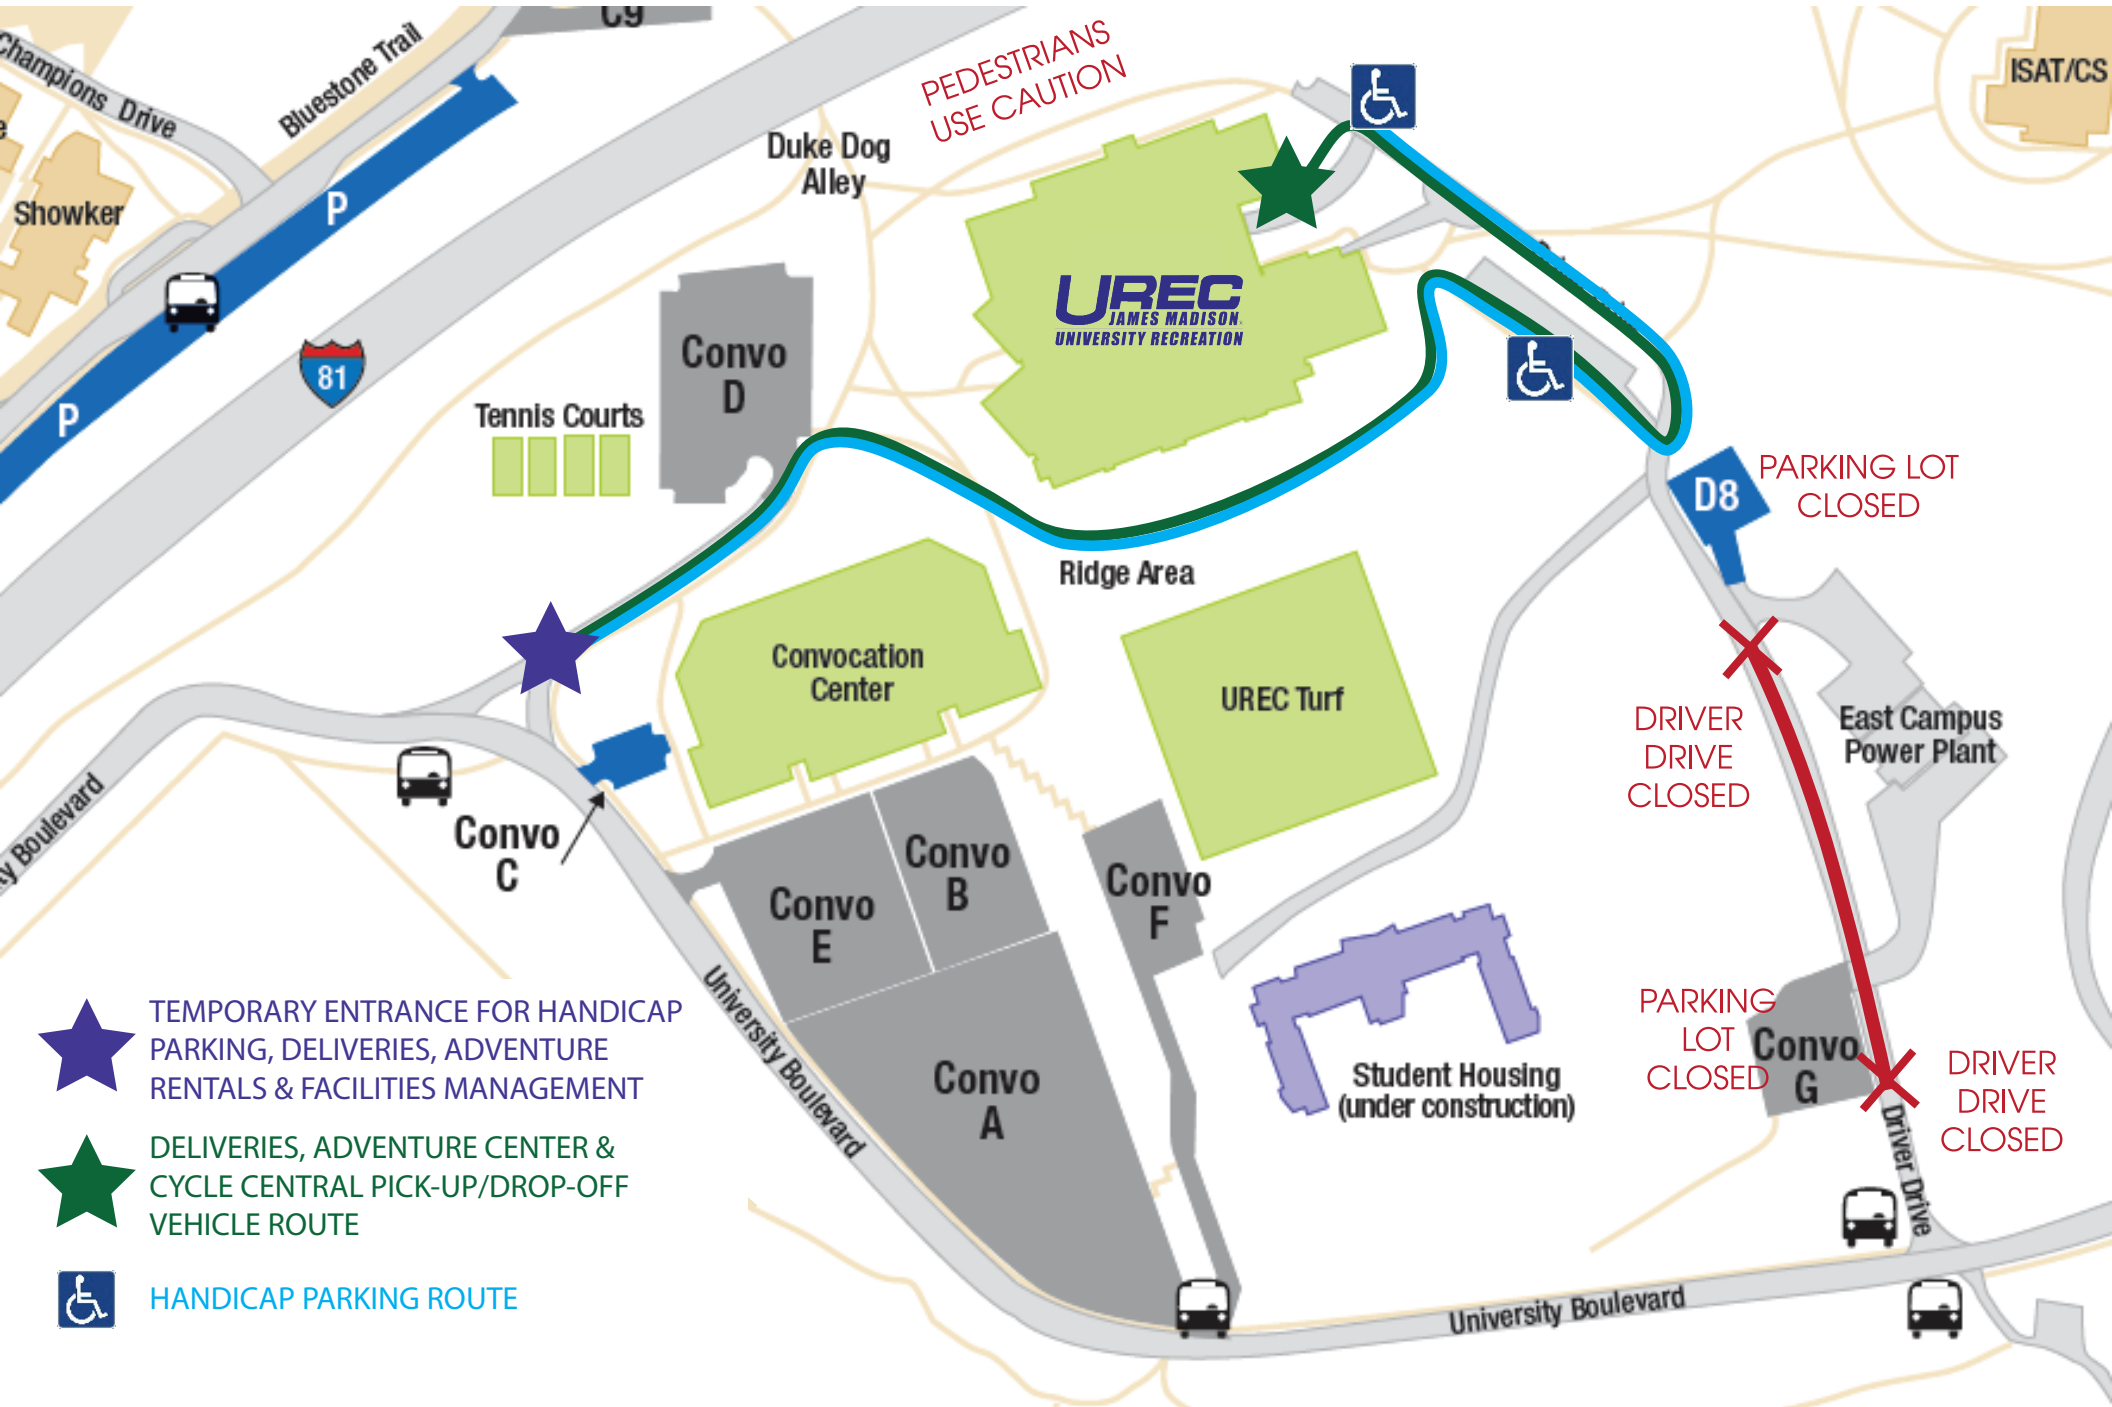

# Accessing UREC during Driver Drive Construction Project

-  TEMPORARY ENTRANCE FOR HANDICAP PARKING, DELIVERIES, ADVENTURE RENTALS & FACILITIES MANAGEMENT
-  DELIVERIES, ADVENTURE CENTER & CYCLE CENTRAL PICK-UP/DROP-OFF VEHICLE ROUTE
-  HANDICAP PARKING ROUTE