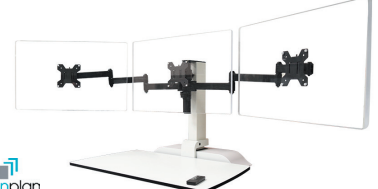

**Fellowes**

**Lotus RT Sit-to-Stand Converter with Dual-Monitor Arm**  
**SKU: FEL8081601**  
List Price: \$879.99  
JMU Price: \$685.00

**openplan  
SYSTEMS**

**Emerge 11 Powered Adjustable Height Desktop\* (White/Black)**  
**SKU: OPSEDOCII/OPSEDOCIBLK**  
List Price: \$1,499.00  
JMU Price: \$389.00  
\*Must also purchase monitor arm

## Monitor Arms/Accessories

**openplan  
SYSTEMS**

**Emerge 11 Single Monitor Add-On**  
**SKU: OPSEDOCS**  
List Price: \$115.00  
JMU Price: \$30.99

**openplan  
SYSTEMS**

**Emerge 11 Dual Monitor Add-On**  
**SKU: OPSEDOCD**  
List Price: \$289.00  
JMU Price: \$85.99

**openplan  
SYSTEMS**

**Emerge 11 Triple Monitor Add-On**  
**SKU: OPSEDOCT**  
List Price: \$469.00  
JMU Price: \$139.99

**Fellowes**

**Platinum Single Monitor Arm**  
**SKU: FEL8043301**  
List Price: \$309.59  
JMU Price: \$241.48