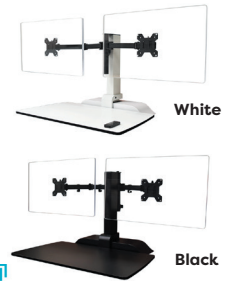

## Sit-to-Stand Converters

**Fellowes**

**Lotus Sit-to-Stand Converter**  
**SKU: FEL0007901**  
List Price: \$729.99  
JMU Price: \$395.00

**Fellowes**

**Lotus DX Sit-to-Stand Converter with Charging Station**  
**SKU: FEL8080301**  
List Price: \$879.99  
JMU Price: \$495.00

**Fellowes**

**Lotus RT Sit-to-Stand Converter with Dual-Monitor Arm**  
**SKU: FEL8081601**  
List Price: \$879.99  
JMU Price: \$685.00

**openplan  
SYSTEMS**

**Emerge 11 Powered Adjustable Height Desktop\* (White/Black)**  
**SKU: OPSEDOCII/OPSEDOCIBLK**  
List Price: \$1,499.00  
JMU Price: \$389.00  
\*Must also purchase monitor arm