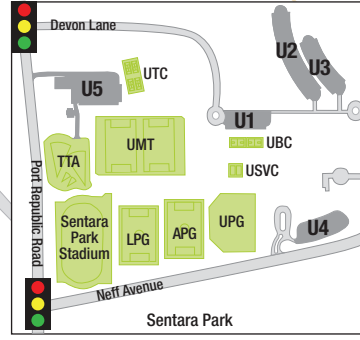

**Parking Key**

- Red/Purple Zone - Faculty/Staff lots
- ▨ Red/Purple Zone - Faculty/Staff lots open from 7 p.m. until 7 a.m. Mon-Thurs and 1 p.m. Fri until 7 a.m. Mon
- Blue/Purple Zone - Faculty/Staff lots
- Resident Student lots
- Commuter Student lots
- Cantrell Avenue Parking Deck  
Levels G-3, Faculty/Staff
- Champions Drive Parking Deck  
Level G, Faculty/Staff
- Level G, Admissions Visitor Parking
- Levels 2-5, Commuter
- Grace Street Parking Deck  
Level G, Faculty/Staff
- Levels 2-7, Faculty/Staff
- Mason Street Parking Deck  
Level G, Faculty/Staff
- Level 2, Pay-By-Space
- Levels 2-5, Commuter
- Warsaw Avenue Parking Deck  
Levels G-2, Faculty/Staff
- Levels 3-5, Commuter
- Traffic Gates
- Primary Bus Stops
- Handicap parking is available throughout campus and is designated by signs.
- Visitor parking permits are available at Parking Services on the ground level of the Champions Drive Parking Deck.