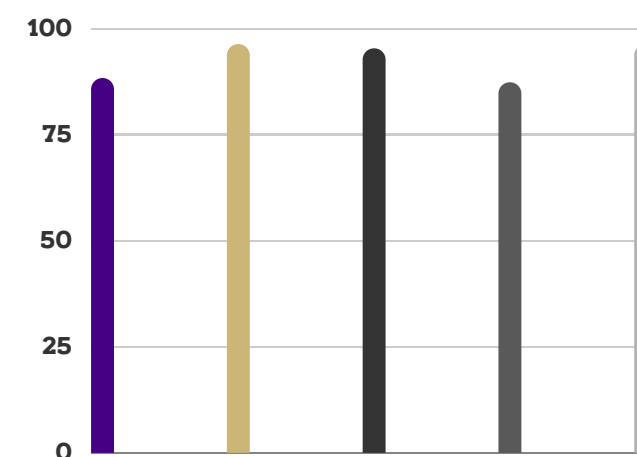

92%
Believe that the residence halls are free from harassment.

LIVE CONNECTED: LOCATION AND AMENITIES

Upperclass Residence Halls are located across campus including in the Bluestone Area and East Campus. We also offer 500+ beds in the Apartments on Grace. Located off Main Street, these apartments are a combination of four person and two person units with residents in double rooms. Each unit has a kitchen, as well as a bathroom for each bedroom. Your semester costs include internet, cable TV, all utilities, access to study lounges and a variety of recreational areas.

88%
of JMU Students Agree/Strongly Agree that they are satisfied with their overall on-campus living experience.

80%
Agree/Strongly Agree that they believe that the programs in their residence halls have had a positive impact on their learning experience at JMU.

81%
Agree/Strongly Agree that when they want to study, they find the atmosphere in their residence hall to be conducive.

LIVE CLOSE: CONVENIENCE

Everything you want to do at JMU is just a short walk or bus ride from your residence hall, including UREC, the Health Center, D-Hall/E-Hall, Football & Basketball games, the Student Success Center, The Union and, of course, your classes!

LIVE SUPPORTED: KNOWING YOUR NEIGHBORS

Only JMU students live in JMU's residence halls which means you are guaranteed to be sharing spaces with Dukes and only Dukes!

ENGAGEMENT

Research shows that students who live in the residence halls are more likely to graduate, involved in extracurricular, social and cultural events on campus, more positive about the social climate and interact more frequently with faculty and peers.

88%

Agree/Strongly Agree that their hall director is someone they can go to if they need assistance.

96%

Agree/Strongly Agree that they have found resident advisors (RAs) in their hall to be approachable.

95%

Agree/Strongly Agree that they believe that the resident advisors (RAs) enforce policy fairly.

87%

Agree/Strongly Agree that they can find a member of their hall staff when they need them.

96%

Agree/Strongly Agree that the climate in their residence halls is accepting of people of diverse backgrounds.