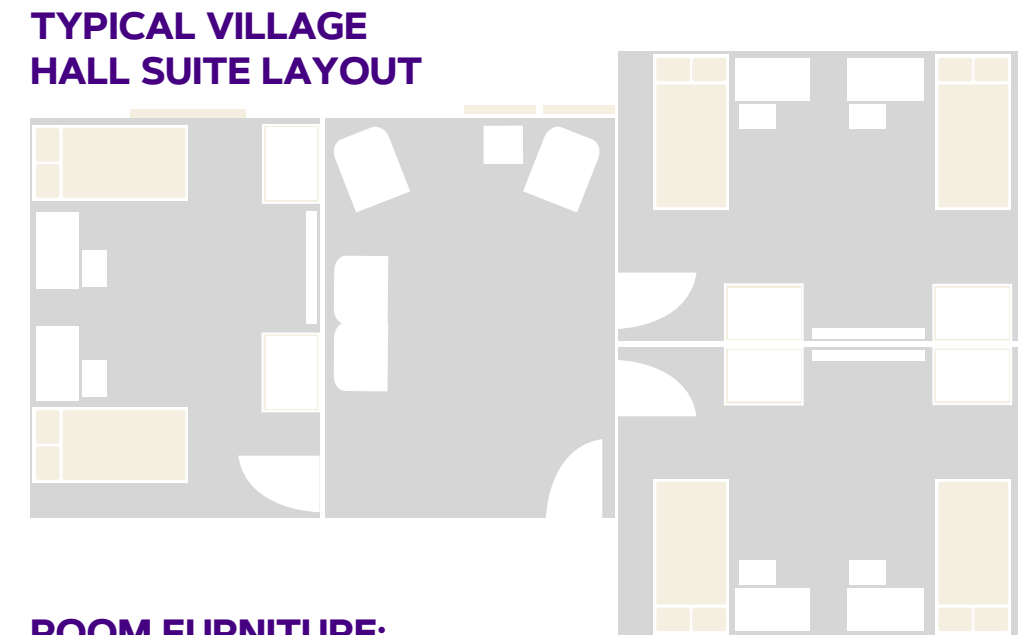

WHITE HALL

FIRST FLOOR

#DukesLiveClose
#DukesLiveSupported
#DukesLIVEON

TYPICAL SUITE SPECS
 Room Size: 9'4" x 14'
 Suite Common Area Size:
 14'6" x 10'10"
 Window Size: 3'11" x 5'5"
 Ceiling Height: 7'11"

ROOM FURNITURE:
 - BEDS, CHAIRS, DESKS
 - BUILT-IN CLOSETS AND DRAWERS FIXED

Suite Furniture:
 - small sofa, end table, & two chairs

updated as of 6/30/20

FOR MORE INFORMATION ON HALLS VISIT:
www.jmu.edu/orl/our-residence-halls/index.shtml