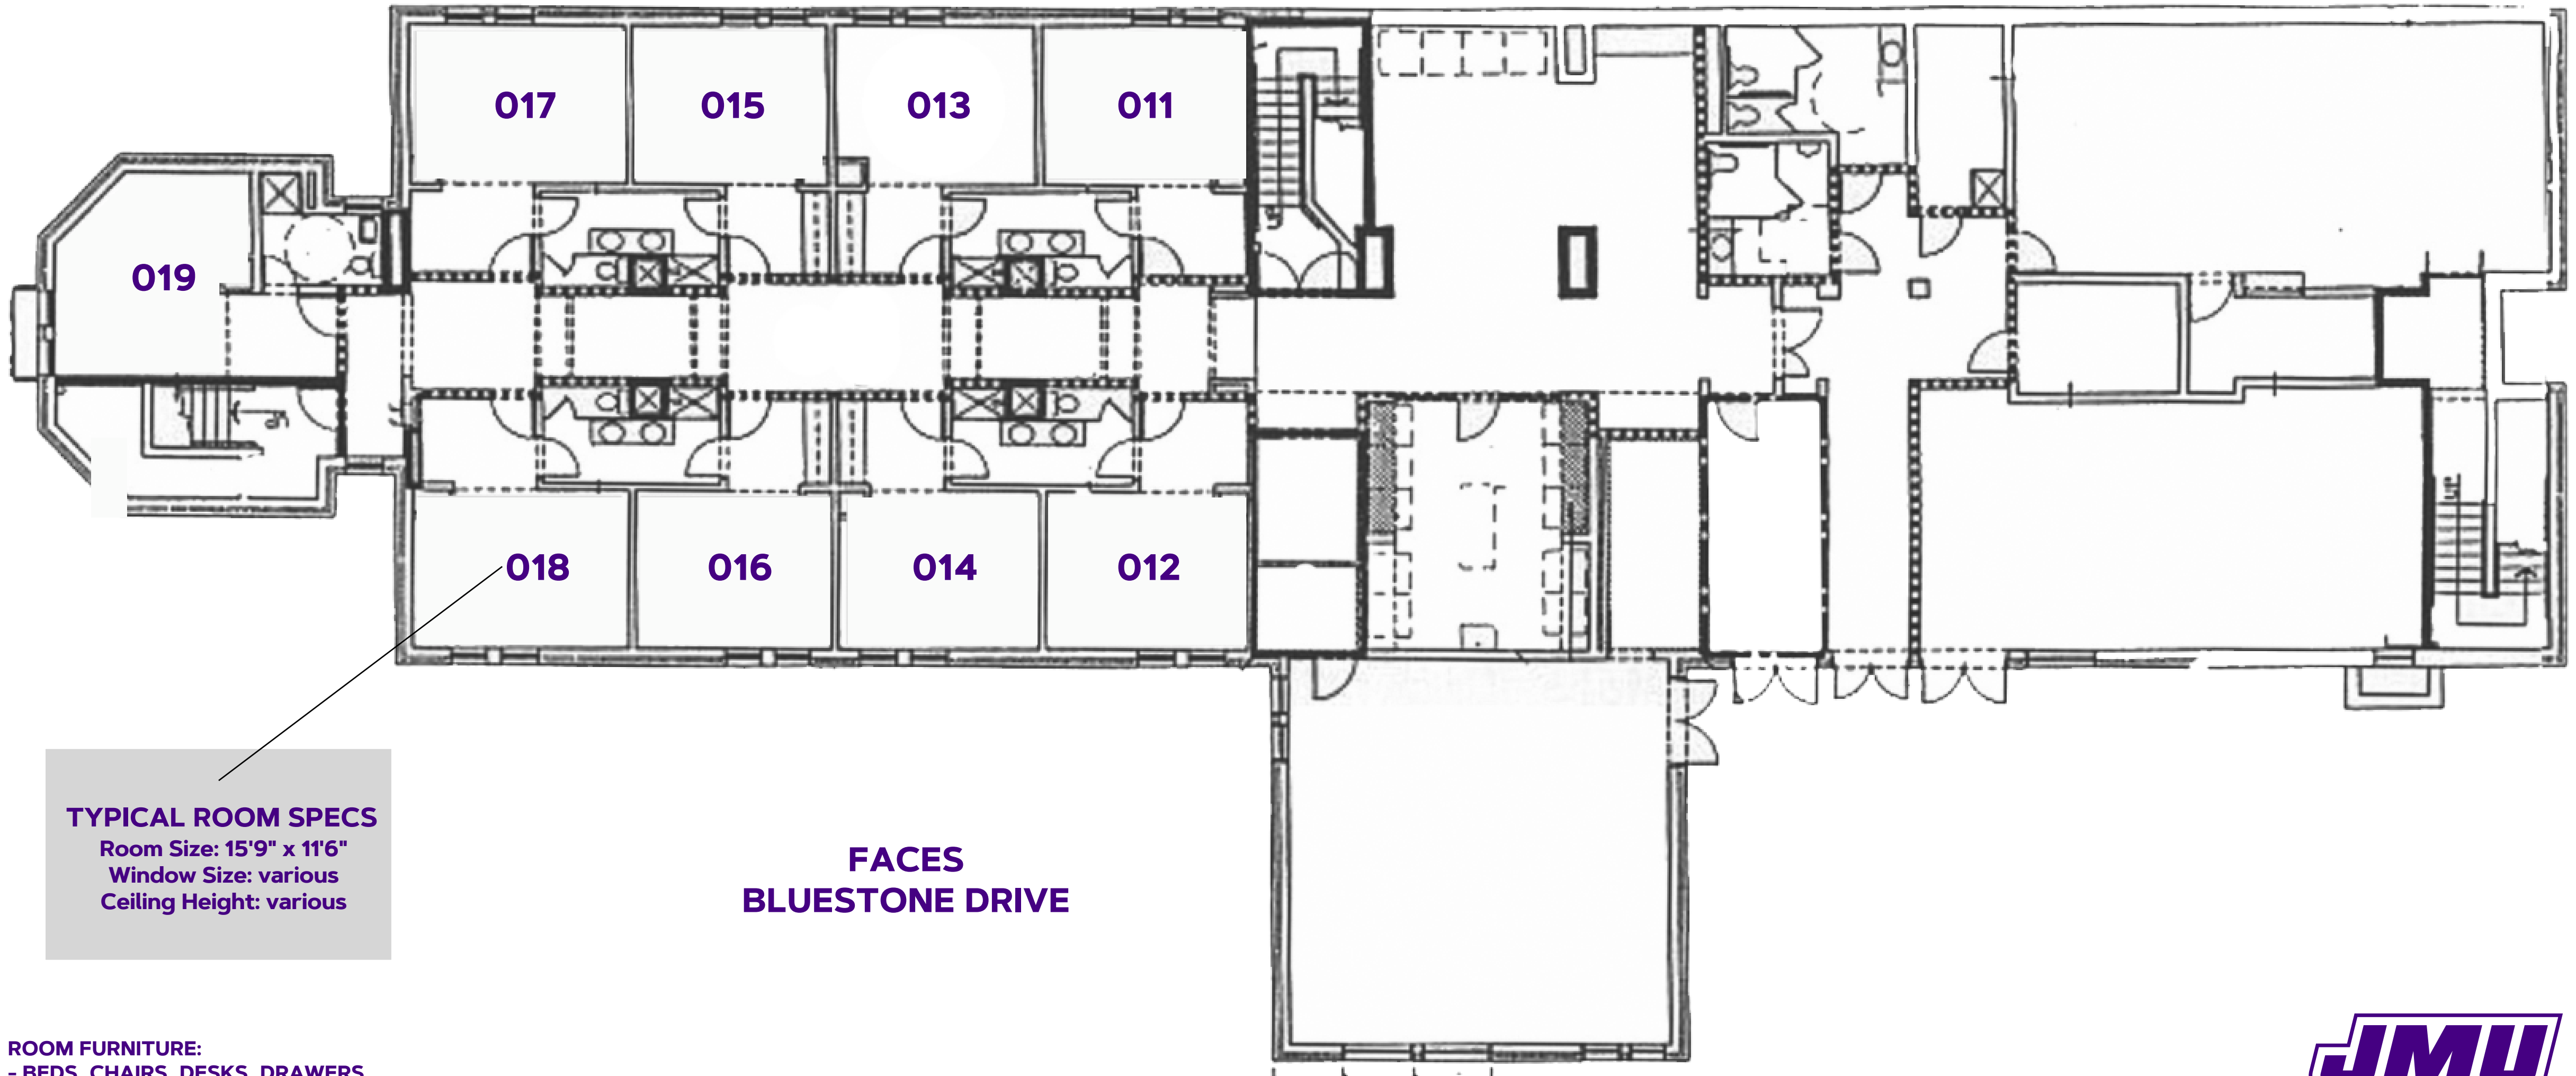

# WAMPLER HALL

BASEMENT

#DukesLiveClose  
#DukesLiveSupported  
#DukesLIVEON

FACES  
THE QUAD

## TYPICAL ROOM SPECS

Room Size: 15'9" x 11'6"  
Window Size: various  
Ceiling Height: various

FACES  
BLUESTONE DRIVE

ROOM FURNITURE:  
- BEDS, CHAIRS, DESKS, DRAWERS  
- BUILT IN CLOSETS

FOR MORE INFORMATION ON HALLS VISIT:  
[www.jmu.edu/orl/our-residence-halls/index.shtml](http://www.jmu.edu/orl/our-residence-halls/index.shtml)