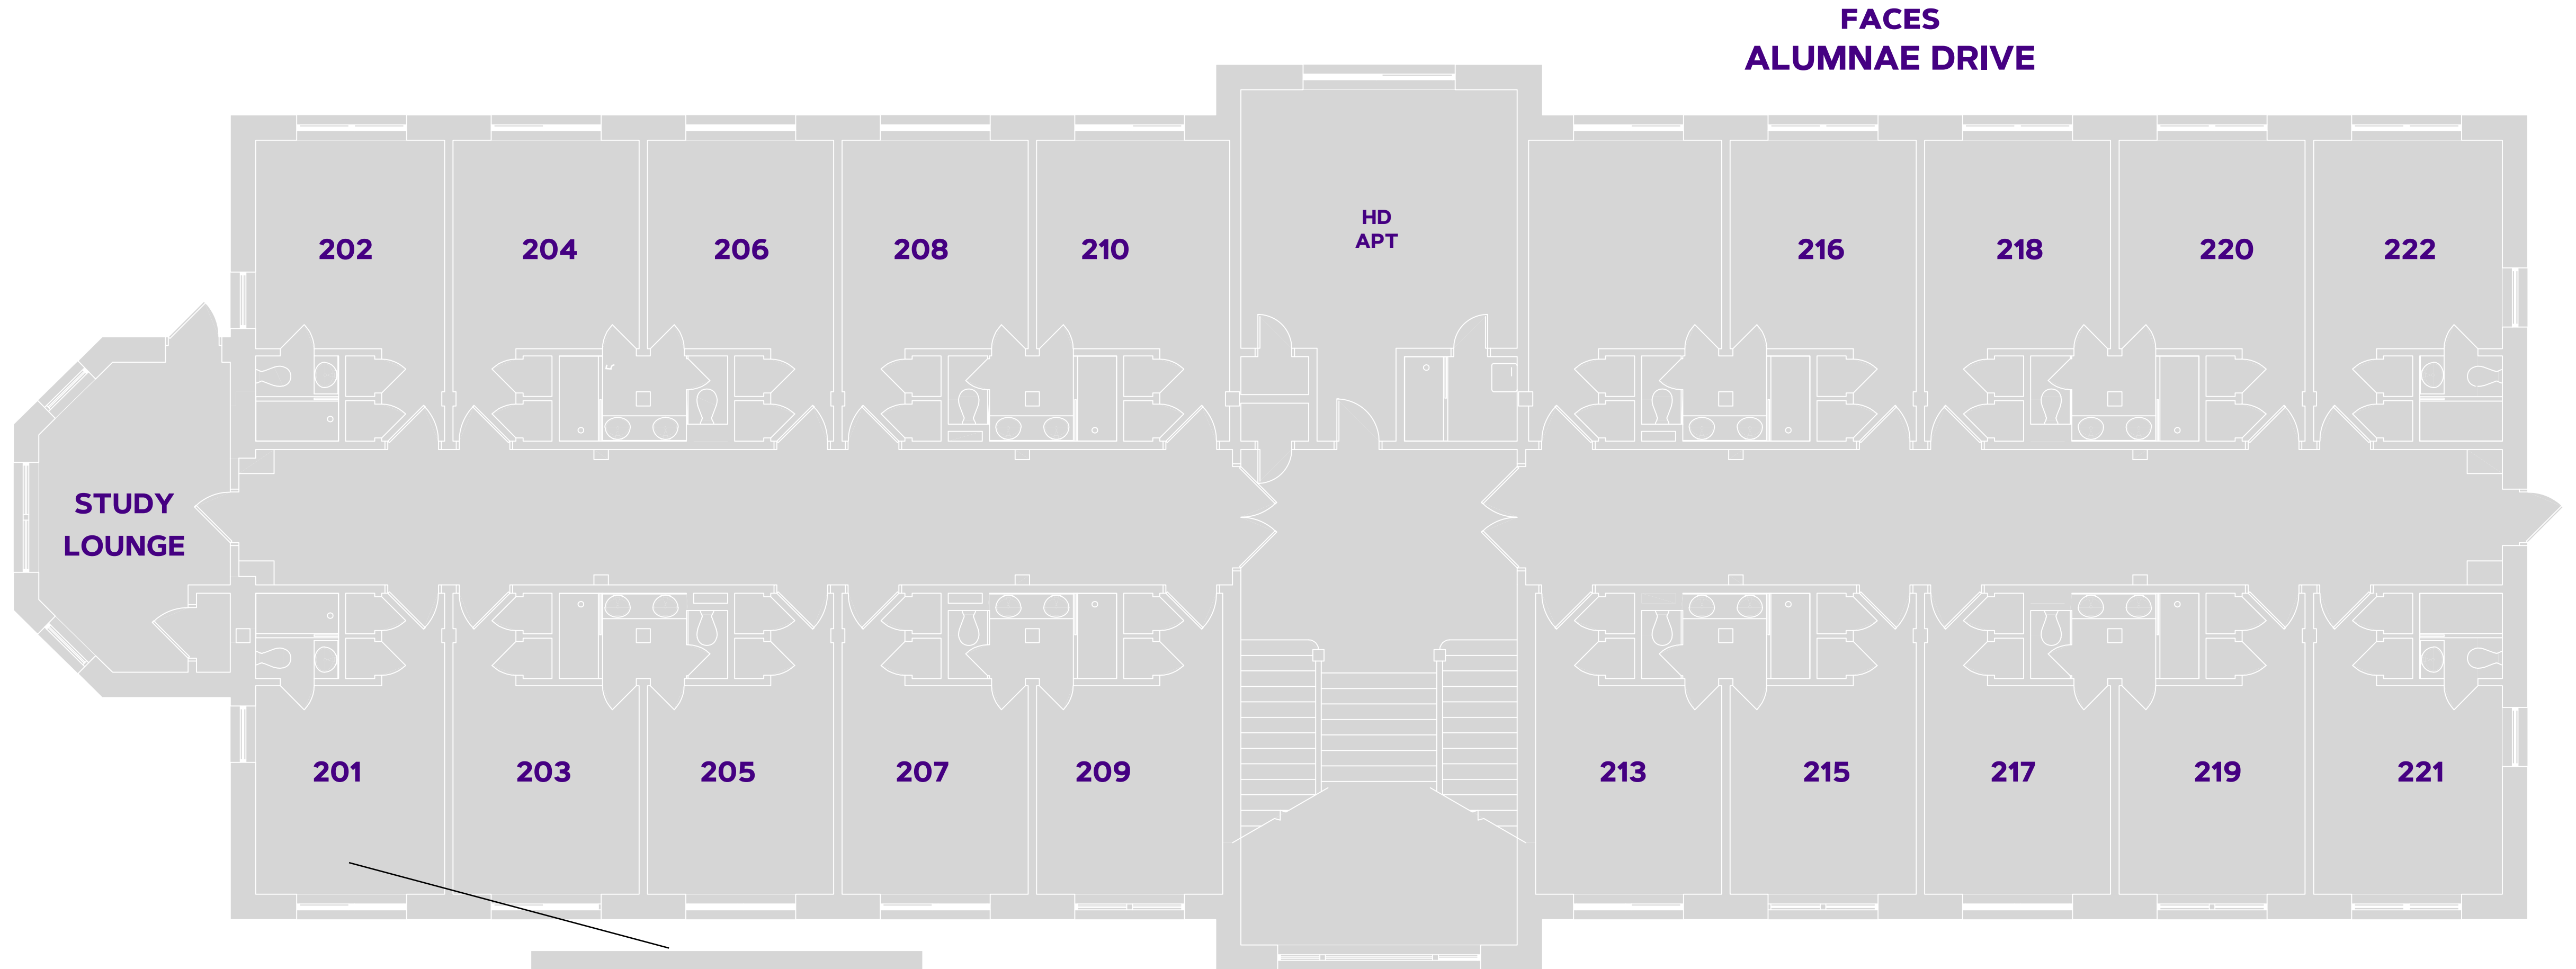

# SPOTSWOOD HALL

SECOND FLOOR

#DukesLiveClose  
#DukesLiveSupported  
#DukesLIVEON

STUDY LOUNGE

202

204

206

208

205

207

209

213

215

217

219

221

## TYPICAL ROOM SPECS

ROOM SIZE: 11' x 12'

WINDOW SIZE: VARIOUS

CEILING HEIGHT: VARIOUS