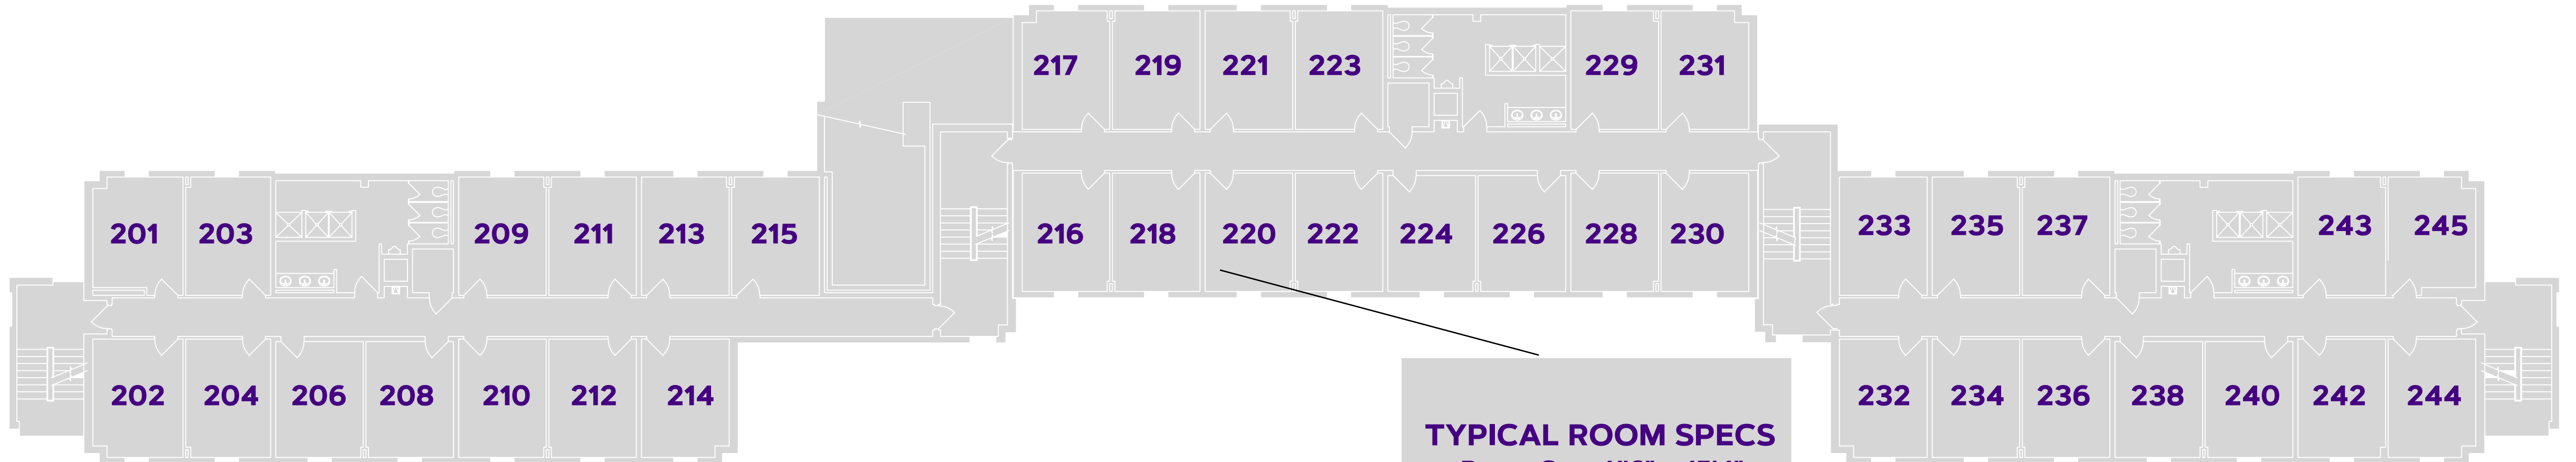

MCGRAW-LONG HALL

SECOND FLOOR

#DukesLiveClose
#DukesLiveSupported
#DukesLIVEON

FACES
MARTIN LUTHER KING, JR. WAY

FACES
HILLSIDE FIELD

ROOM FURNITURE:
- BEDS, CHAIRS, DESKS, DRAWERS
- FREE-STANDING WARDROBES