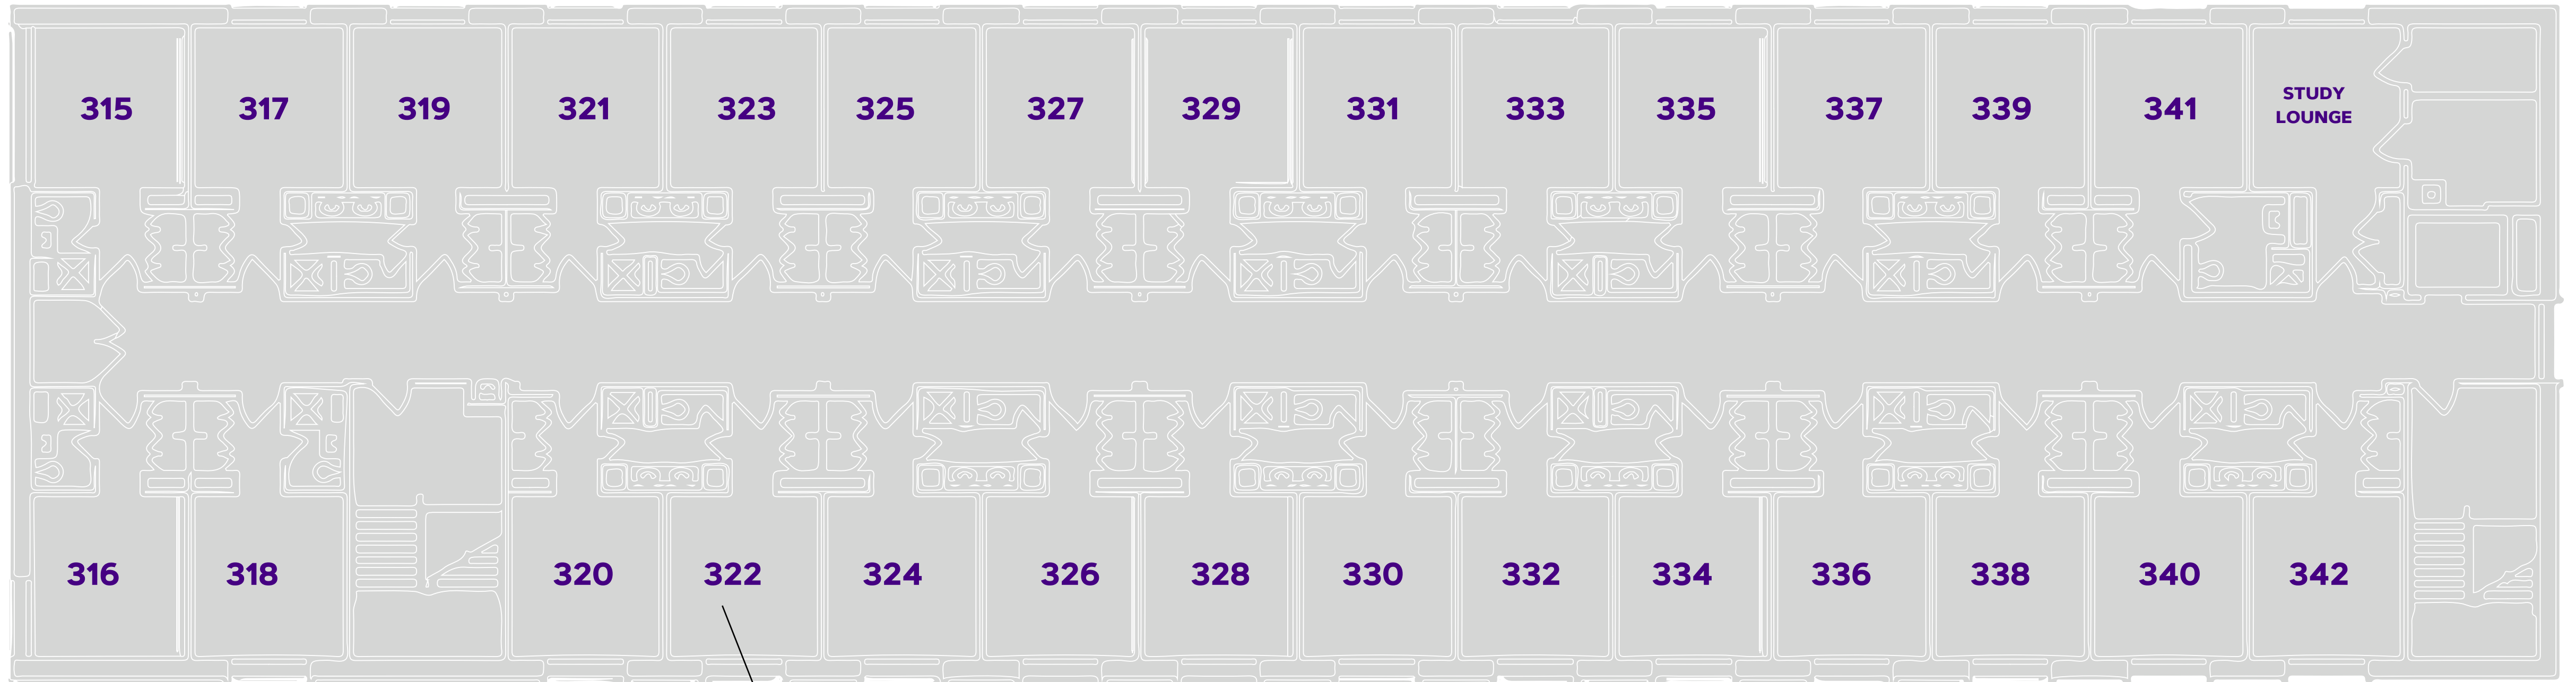

# HOFFMAN HALL

THIRD FLOOR

#DukesLiveClose  
#DukesLiveSupported  
#DukesLIVEON

FACES  
LOT W

FACES  
BLUESTONE DRIVE

### TYPICAL ROOM SPECS

ROOM SIZE: 12'5" x 11'6"  
WINDOW SIZE: VARIOUS  
CEILING HEIGHT: VARIOUS

ROOM FURNITURE:  
- BEDS, CHAIRS, DESKS, DRAWERS  
- BUILT-IN CLOSETS

UPDATED AS OF 6/30/20

FOR MORE INFORMATION ON HALLS VISIT:  
[WWW.JMU.EDU/ORL/OUR-RESIDENCE-HALLS/INDEX.SHTML](http://WWW.JMU.EDU/ORL/OUR-RESIDENCE-HALLS/INDEX.SHTML)