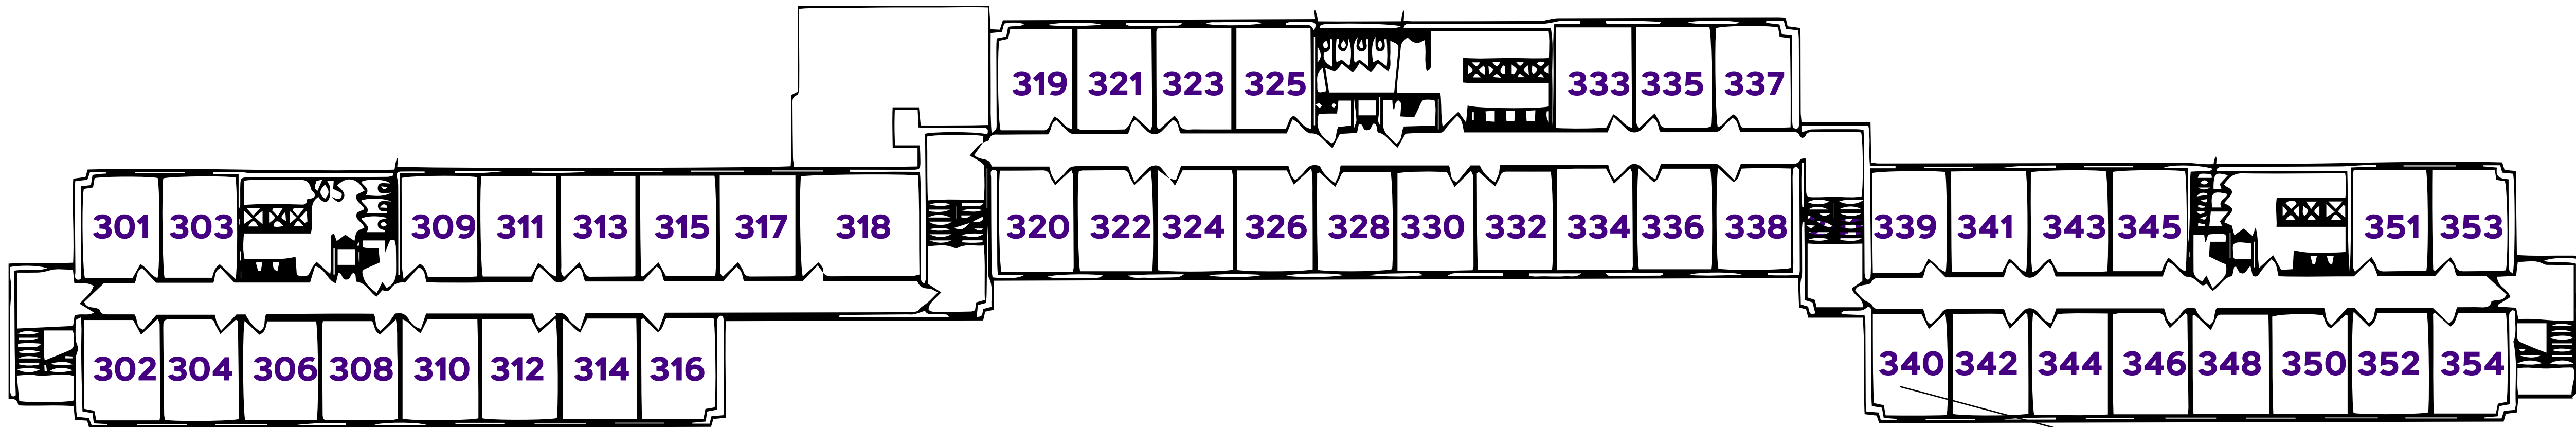

# HILLSIDE HALL

THIRD FLOOR

#DukesLiveClose  
 #DukesLiveSupported  
 #DukesLIVEON

FACES  
 WINE-PRICE BUILDING

FACES  
 HILLSIDE FIELD

TYPICAL ROOM SPECS  
 ROOM SIZE: 11'6" x 15'4"  
 WINDOW SIZE: 6'1" x 4'1"  
 CEILING HEIGHT: 8'3"