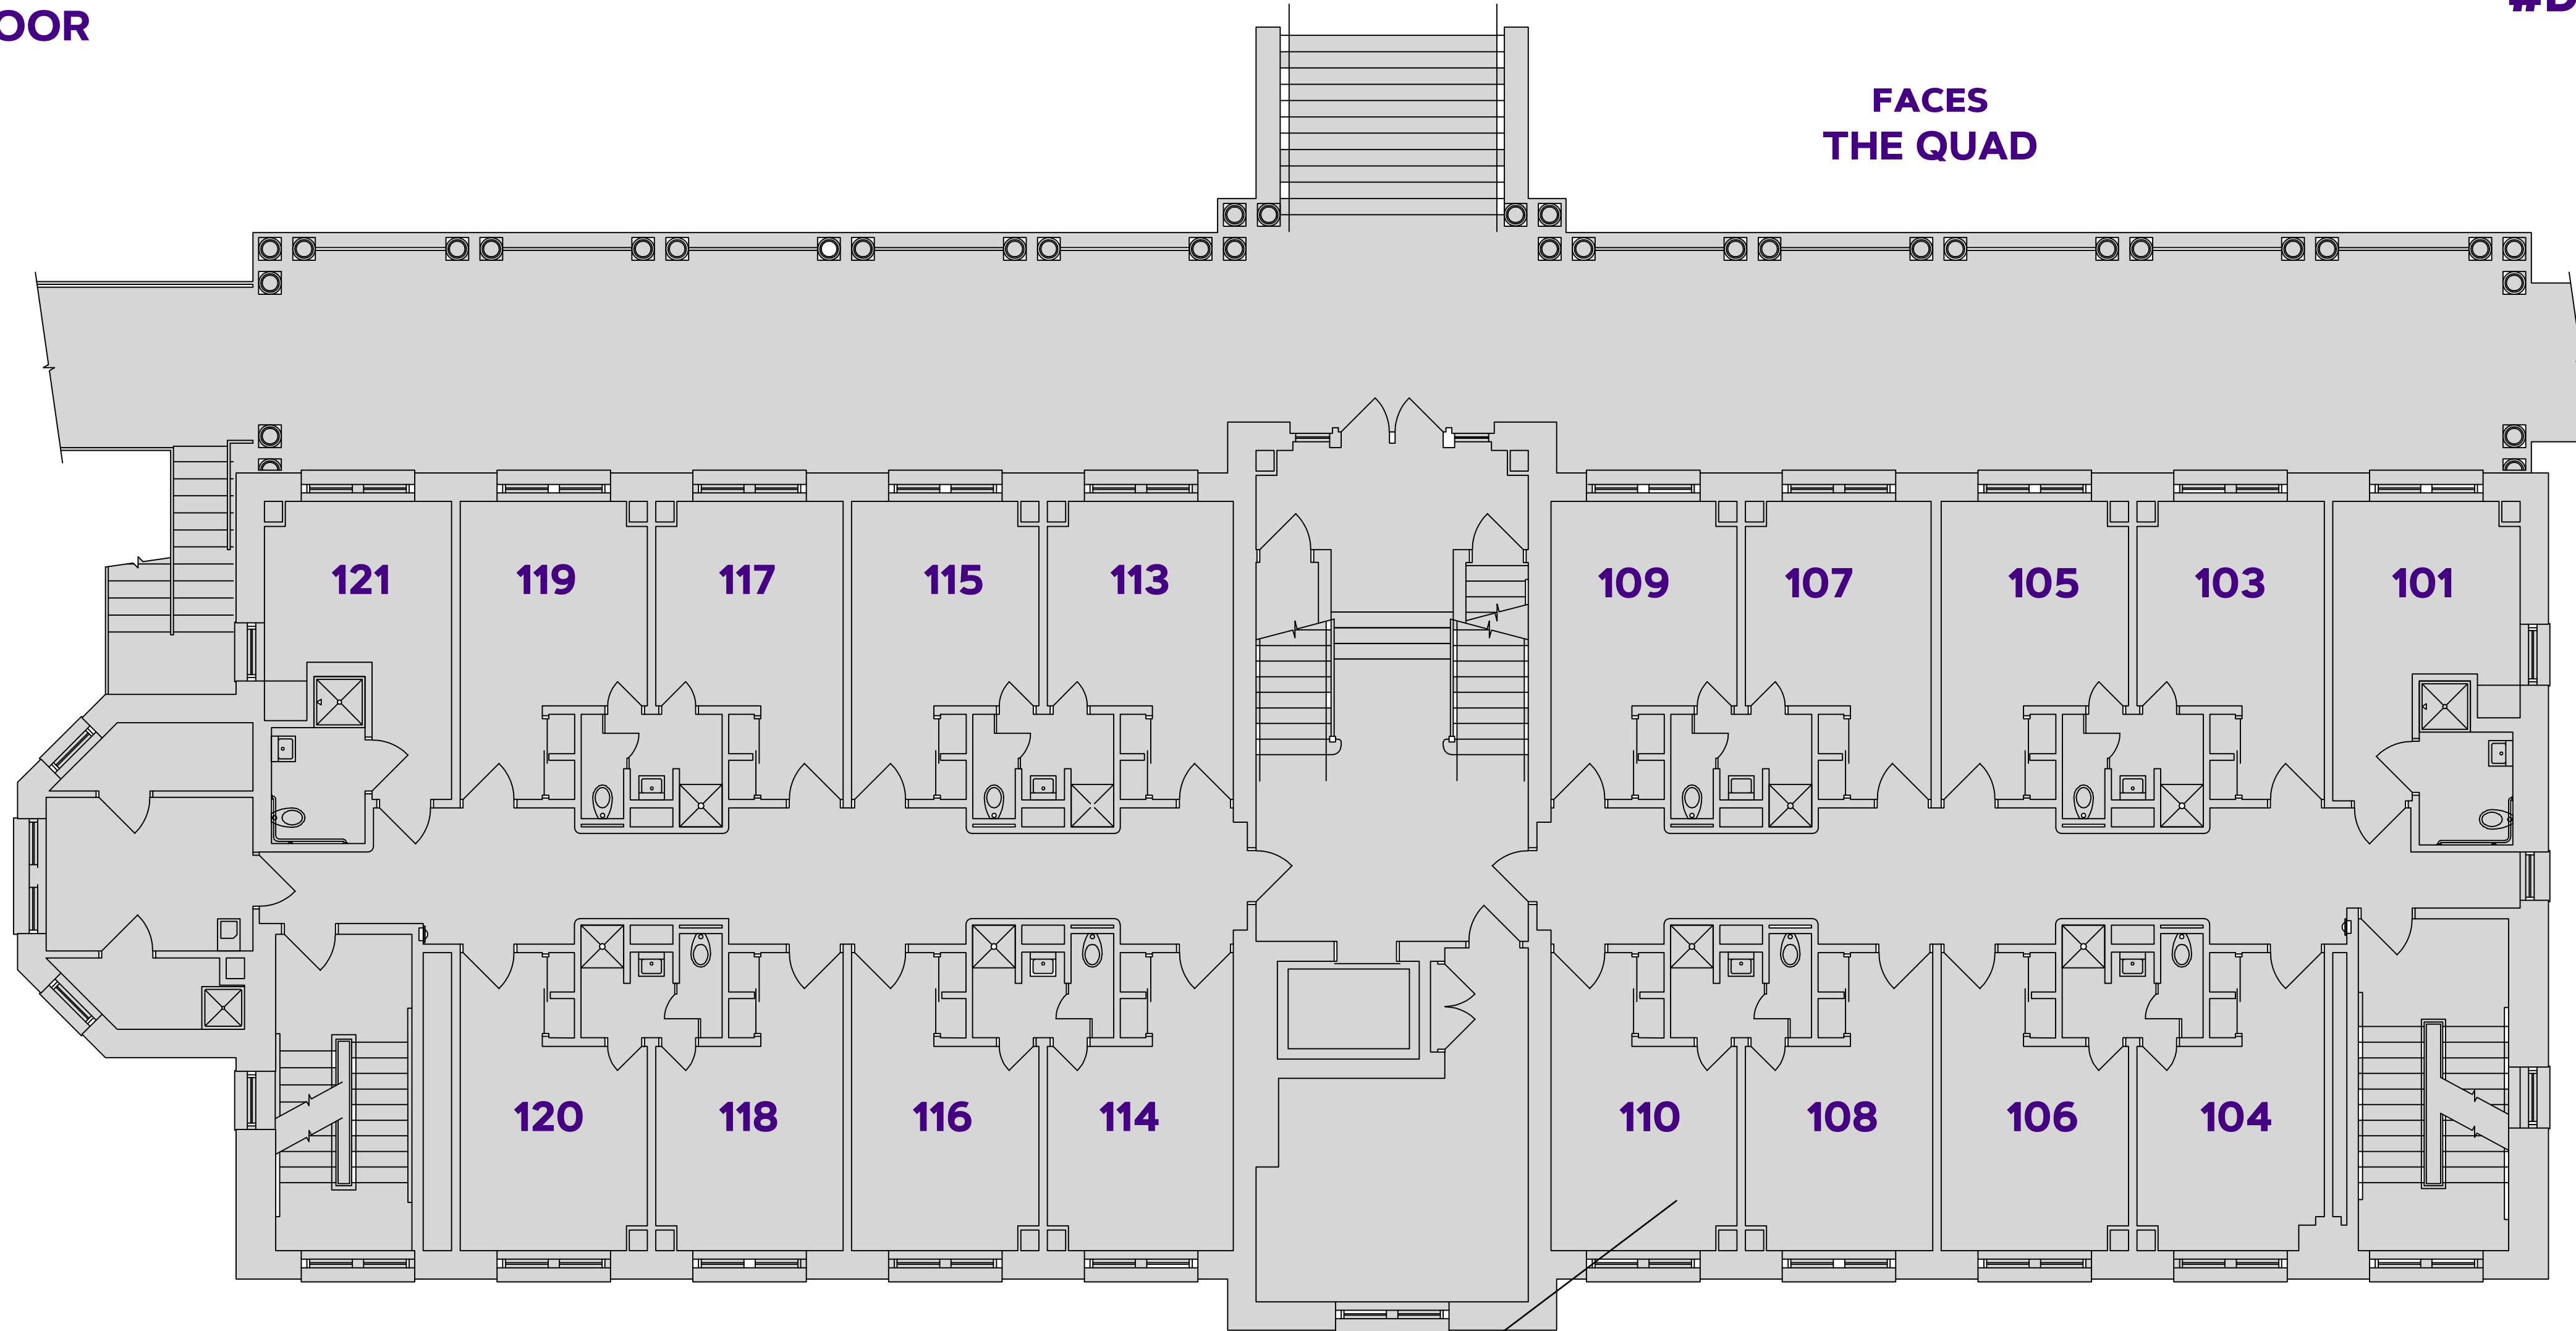

HARPER ALLEN-LEE HALL

FIRST FLOOR

#DukesLiveClose
#DukesLiveSupported
#DukesLIVEON

FACES
THE QUAD

FACES
CONVERSE HALL

ROOM FURNITURE:
- BEDS, CHAIRS, DESKS, DRAWERS
- BUILT IN CLOSETS

UPDATED AS OF 2/23/21

TYPICAL ROOM SPECS
ROOM SIZE: 14' x 10'
WINDOW SIZE: VARIOUS
CEILING HEIGHT: VARIOUS