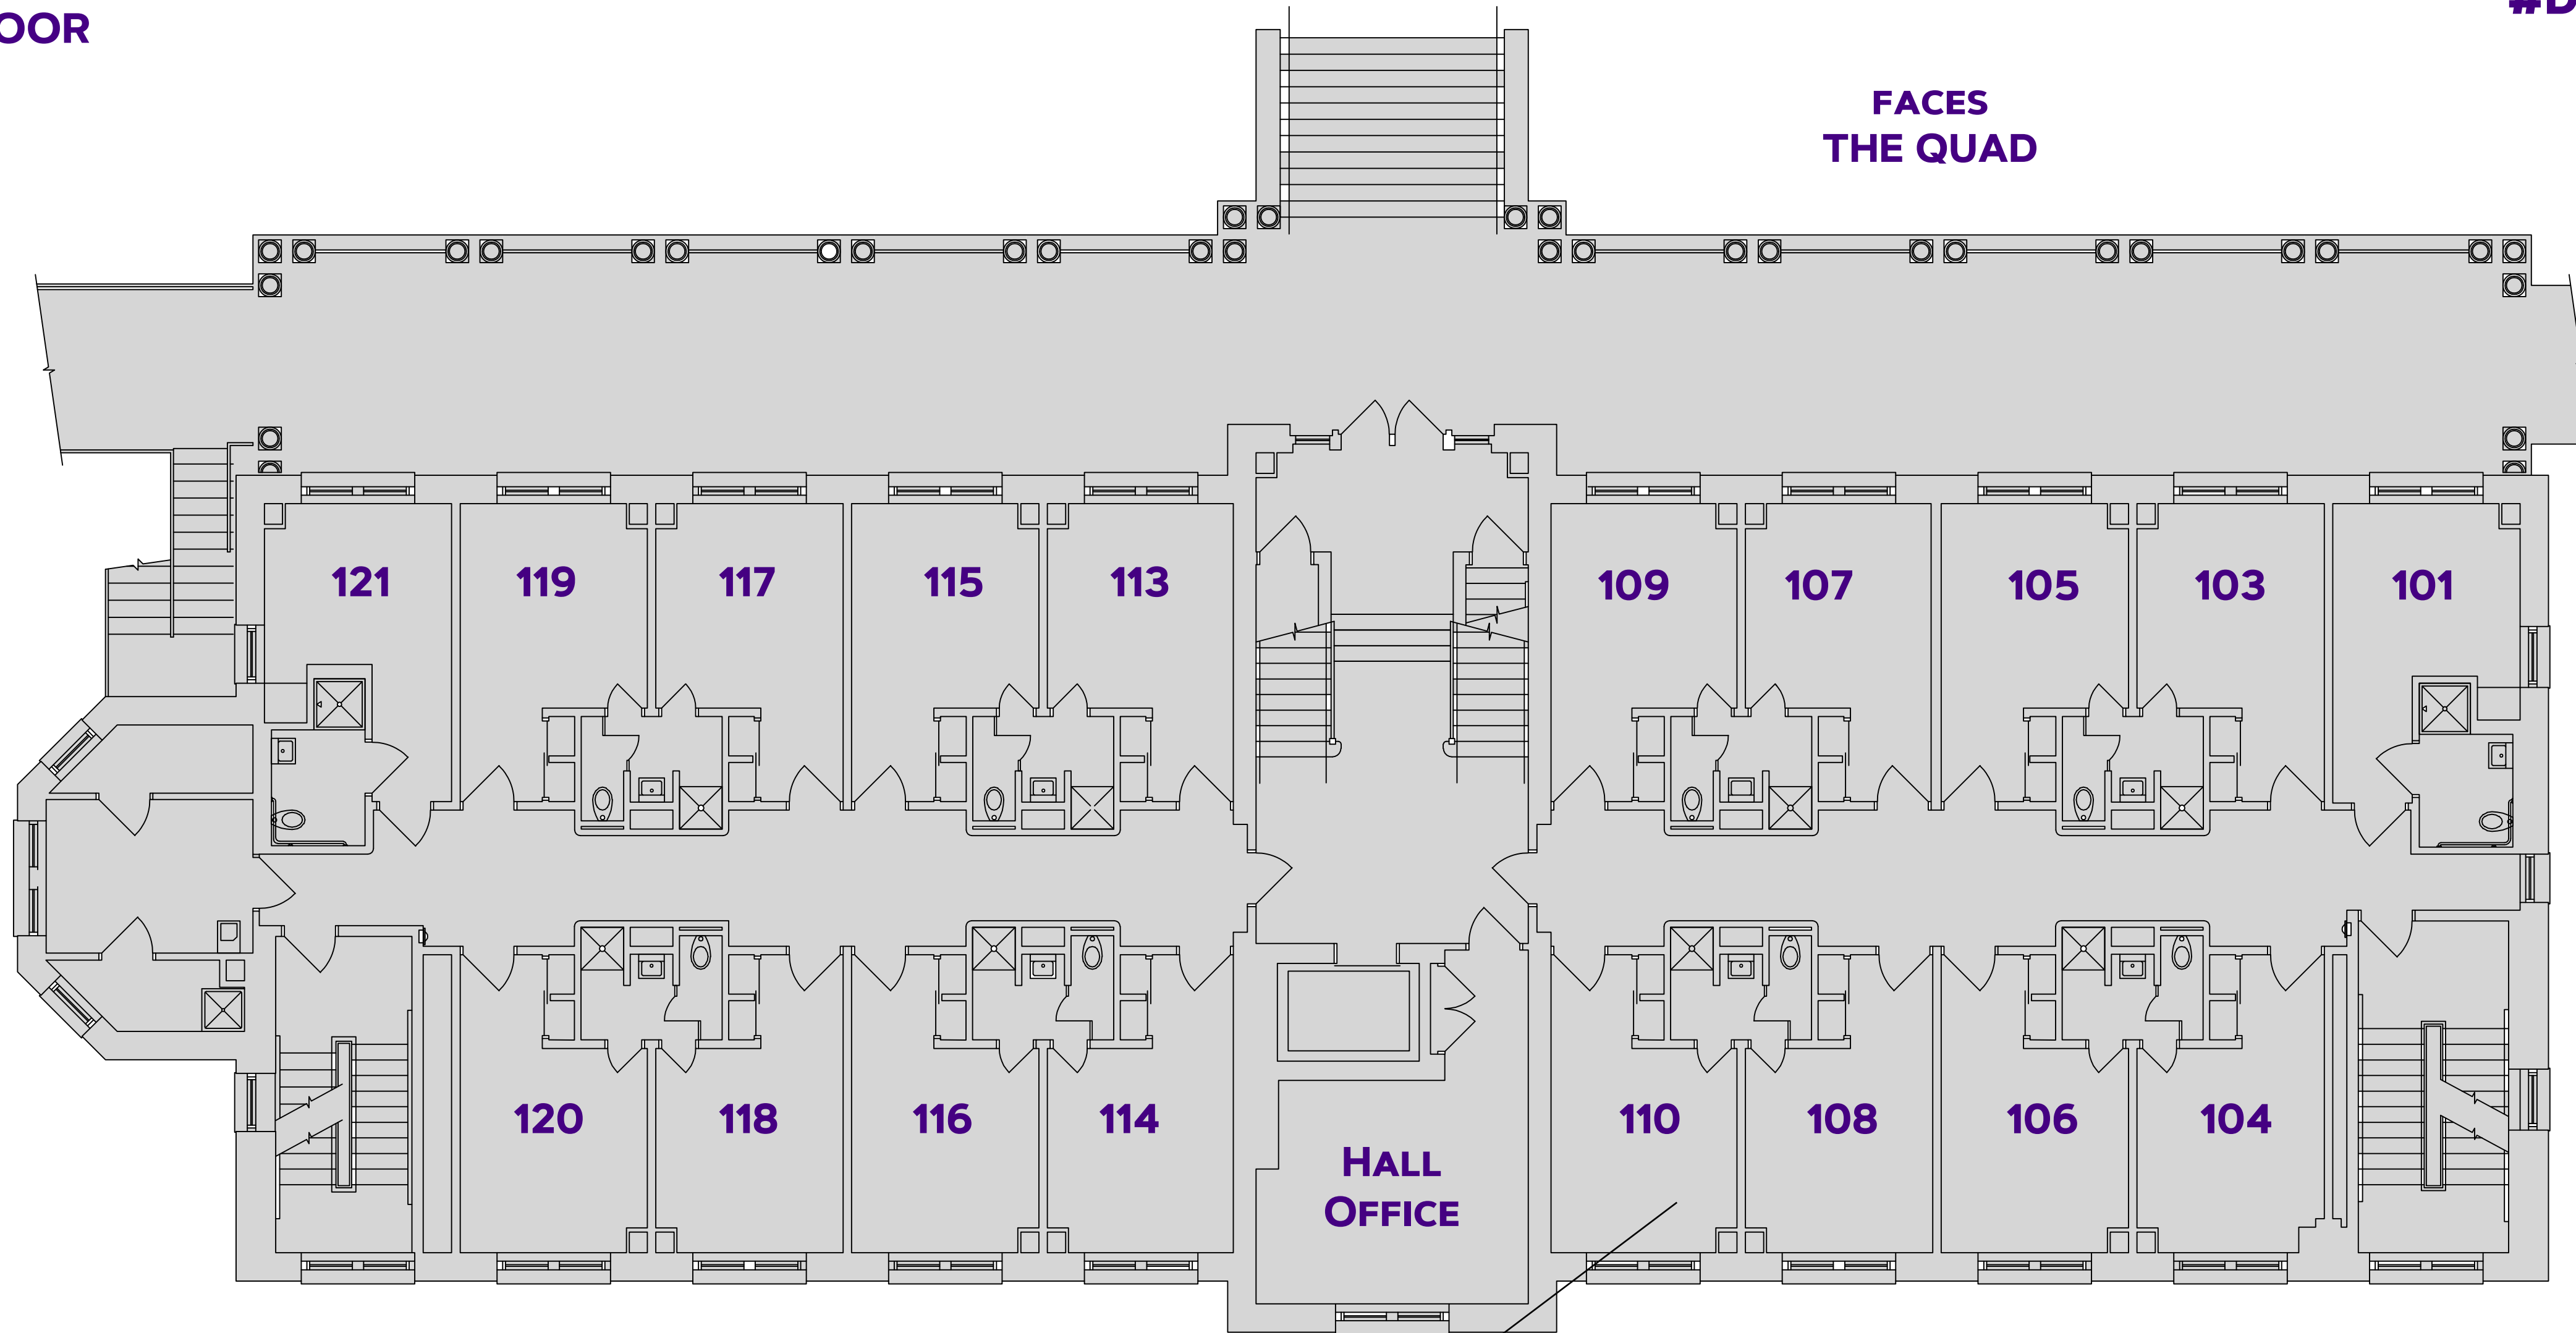

# HARPER ALLEN-LEE HALL

FIRST FLOOR

#DukesLiveClose  
#DukesLiveSupported  
#DukesLIVEON

FACES  
THE QUAD

FACES  
CONVERSE HALL

TYPICAL ROOM SPECS  
ROOM SIZE: 14' x 10'  
WINDOW SIZE: VARIOUS  
CEILING HEIGHT: VARIOUS

ROOM FURNITURE:  
- BEDS, CHAIRS, DESKS, DRAWERS  
- BUILT IN CLOSETS

FOR MORE INFORMATION ON HALLS VISIT:  
[WWW.JMU.EDU/ORL/OUR-RESIDENCE-HALLS/INDEX.SHTML](http://WWW.JMU.EDU/ORL/OUR-RESIDENCE-HALLS/INDEX.SHTML)

# HARPER ALLEN-LEE HALL

SECOND FLOOR

#DukesLiveClose  
#DukesLiveSupported  
#DukesLIVEON

FACES  
THE QUAD

FACES  
CONVERSE HALL

**TYPICAL ROOM SPECS**  
ROOM SIZE: 14' X 10'  
WINDOW SIZE: VARIOUS  
CEILING HEIGHT: VARIOUS