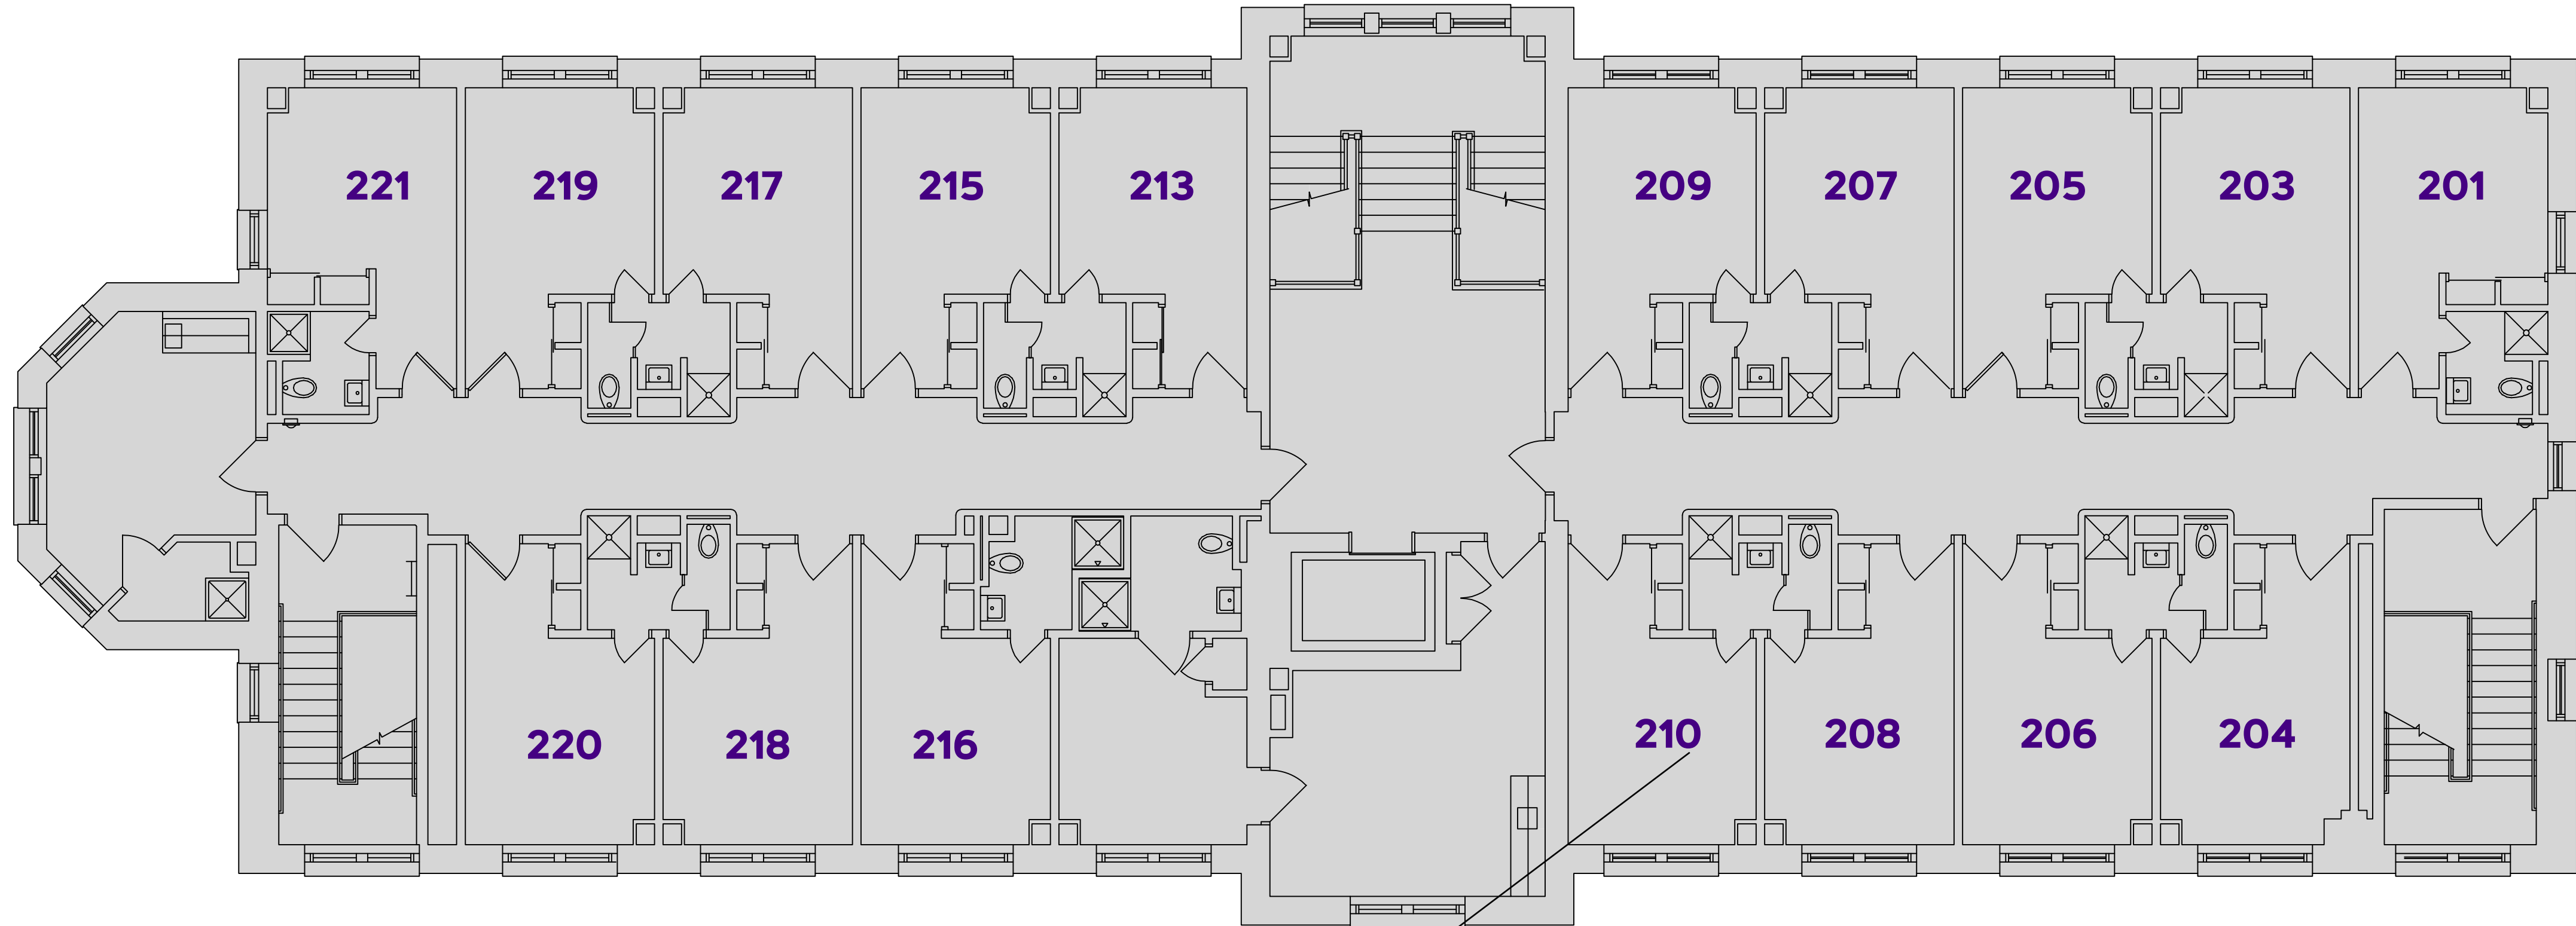

# HARPER ALLEN-LEE HALL

FIRST FLOOR

#DukesLiveClose  
#DukesLiveSupported  
#DukesLIVEON

FACES  
THE QUAD

FACES  
CONVERSE HALL

TYPICAL ROOM SPECS  
ROOM SIZE: 14' x 10'  
WINDOW SIZE: VARIOUS  
CEILING HEIGHT: VARIOUS

ROOM FURNITURE:  
- BEDS, CHAIRS, DESKS, DRAWERS  
- BUILT IN CLOSETS

FOR MORE INFORMATION ON HALLS VISIT:  
[WWW.JMU.EDU/ORL/OUR-RESIDENCE-HALLS/INDEX.SHTML](http://WWW.JMU.EDU/ORL/OUR-RESIDENCE-HALLS/INDEX.SHTML)

# HARPER ALLEN-LEE HALL

SECOND FLOOR

#DukesLiveClose  
#DukesLiveSupported  
#DukesLIVEON

FACES  
THE QUAD

FACES  
CONVERSE HALL

**TYPICAL ROOM SPECS**  
ROOM SIZE: 14' X 10'  
WINDOW SIZE: VARIOUS  
CEILING HEIGHT: VARIOUS