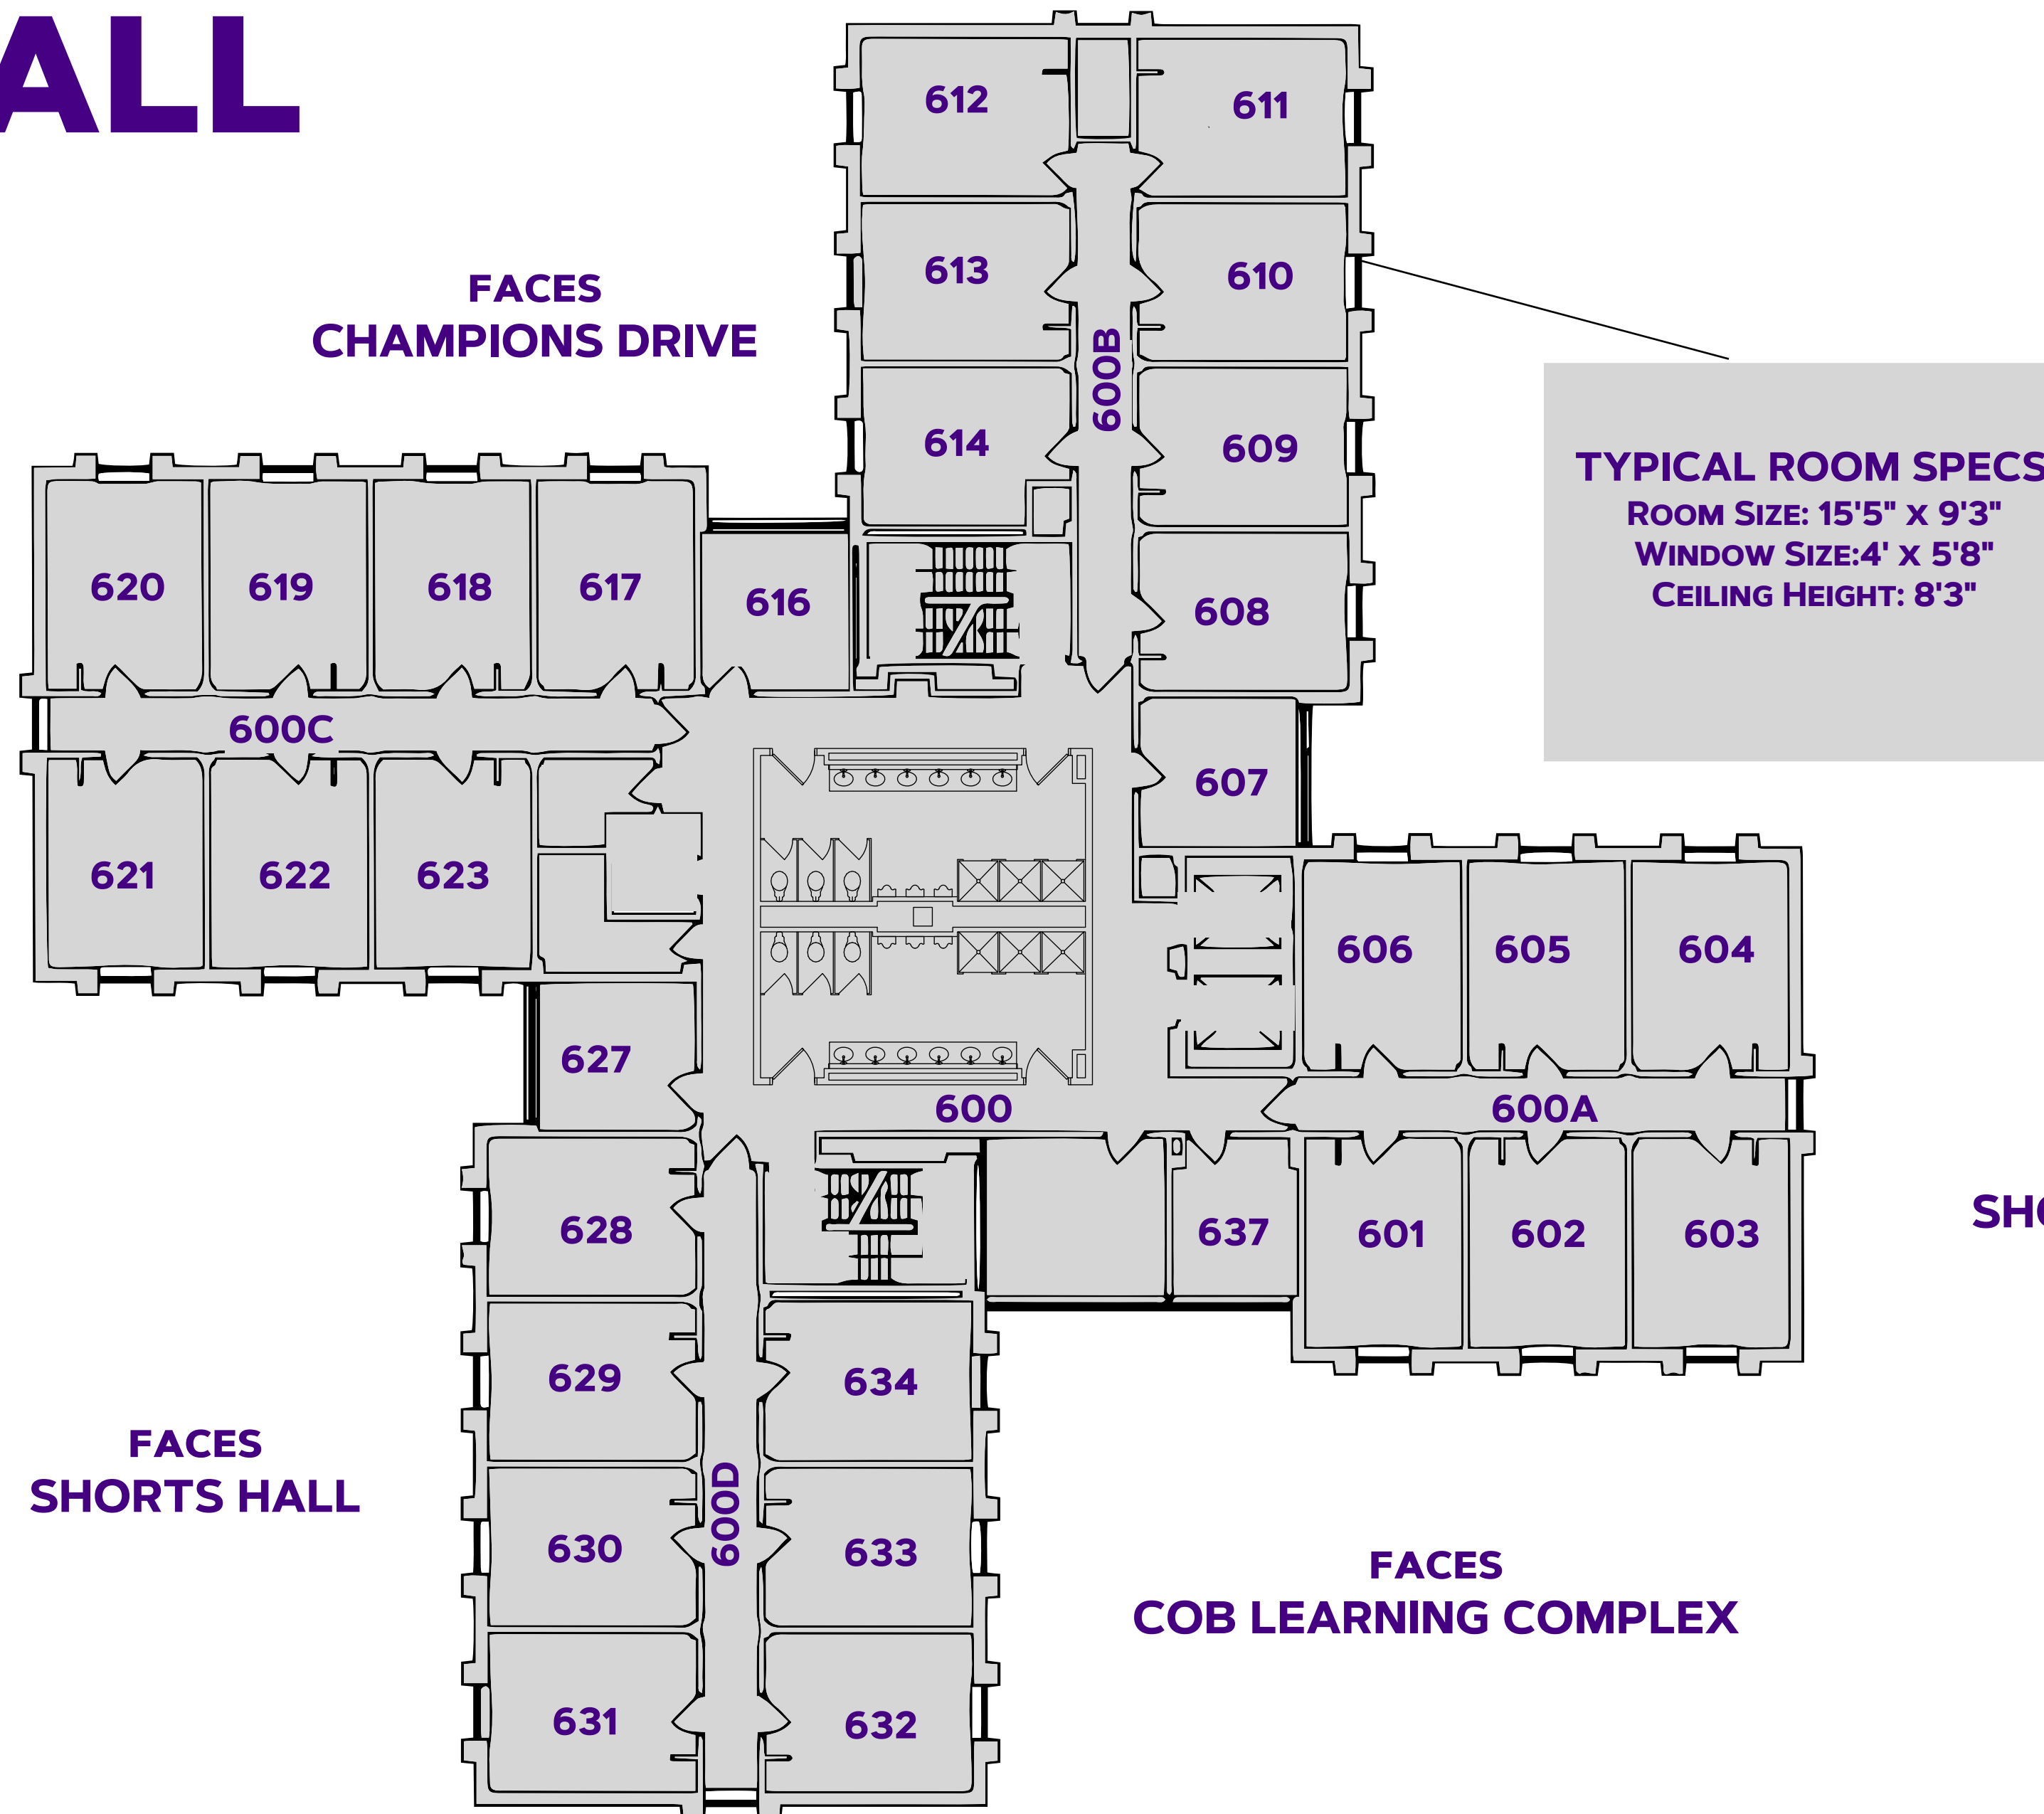

EAGLE HALL

SIXTH FLOOR

#DukesLiveClose
#DukesLiveSupported
#DukesLIVEON

TYPICAL ROOM SPECS
ROOM SIZE: 15'5" x 9'3"
WINDOW SIZE: 4' x 5'8"
CEILING HEIGHT: 8'3"

ROOM FURNITURE:
- BEDS, CHAIRS, DESKS, DRAWERS
- BUILT-IN WARDROBES

UPDATED AS OF 6/30/20

FOR MORE INFORMATION ON HALLS VISIT:
WWW.JMU.EDU/ORL/OUR-RESIDENCE-HALLS/INDEX.SHTML

FACES
SHOWKER HALL

FACES
CHAMPIONS DRIVE

FACES
SHORTS HALL

FACES
COB LEARNING COMPLEX