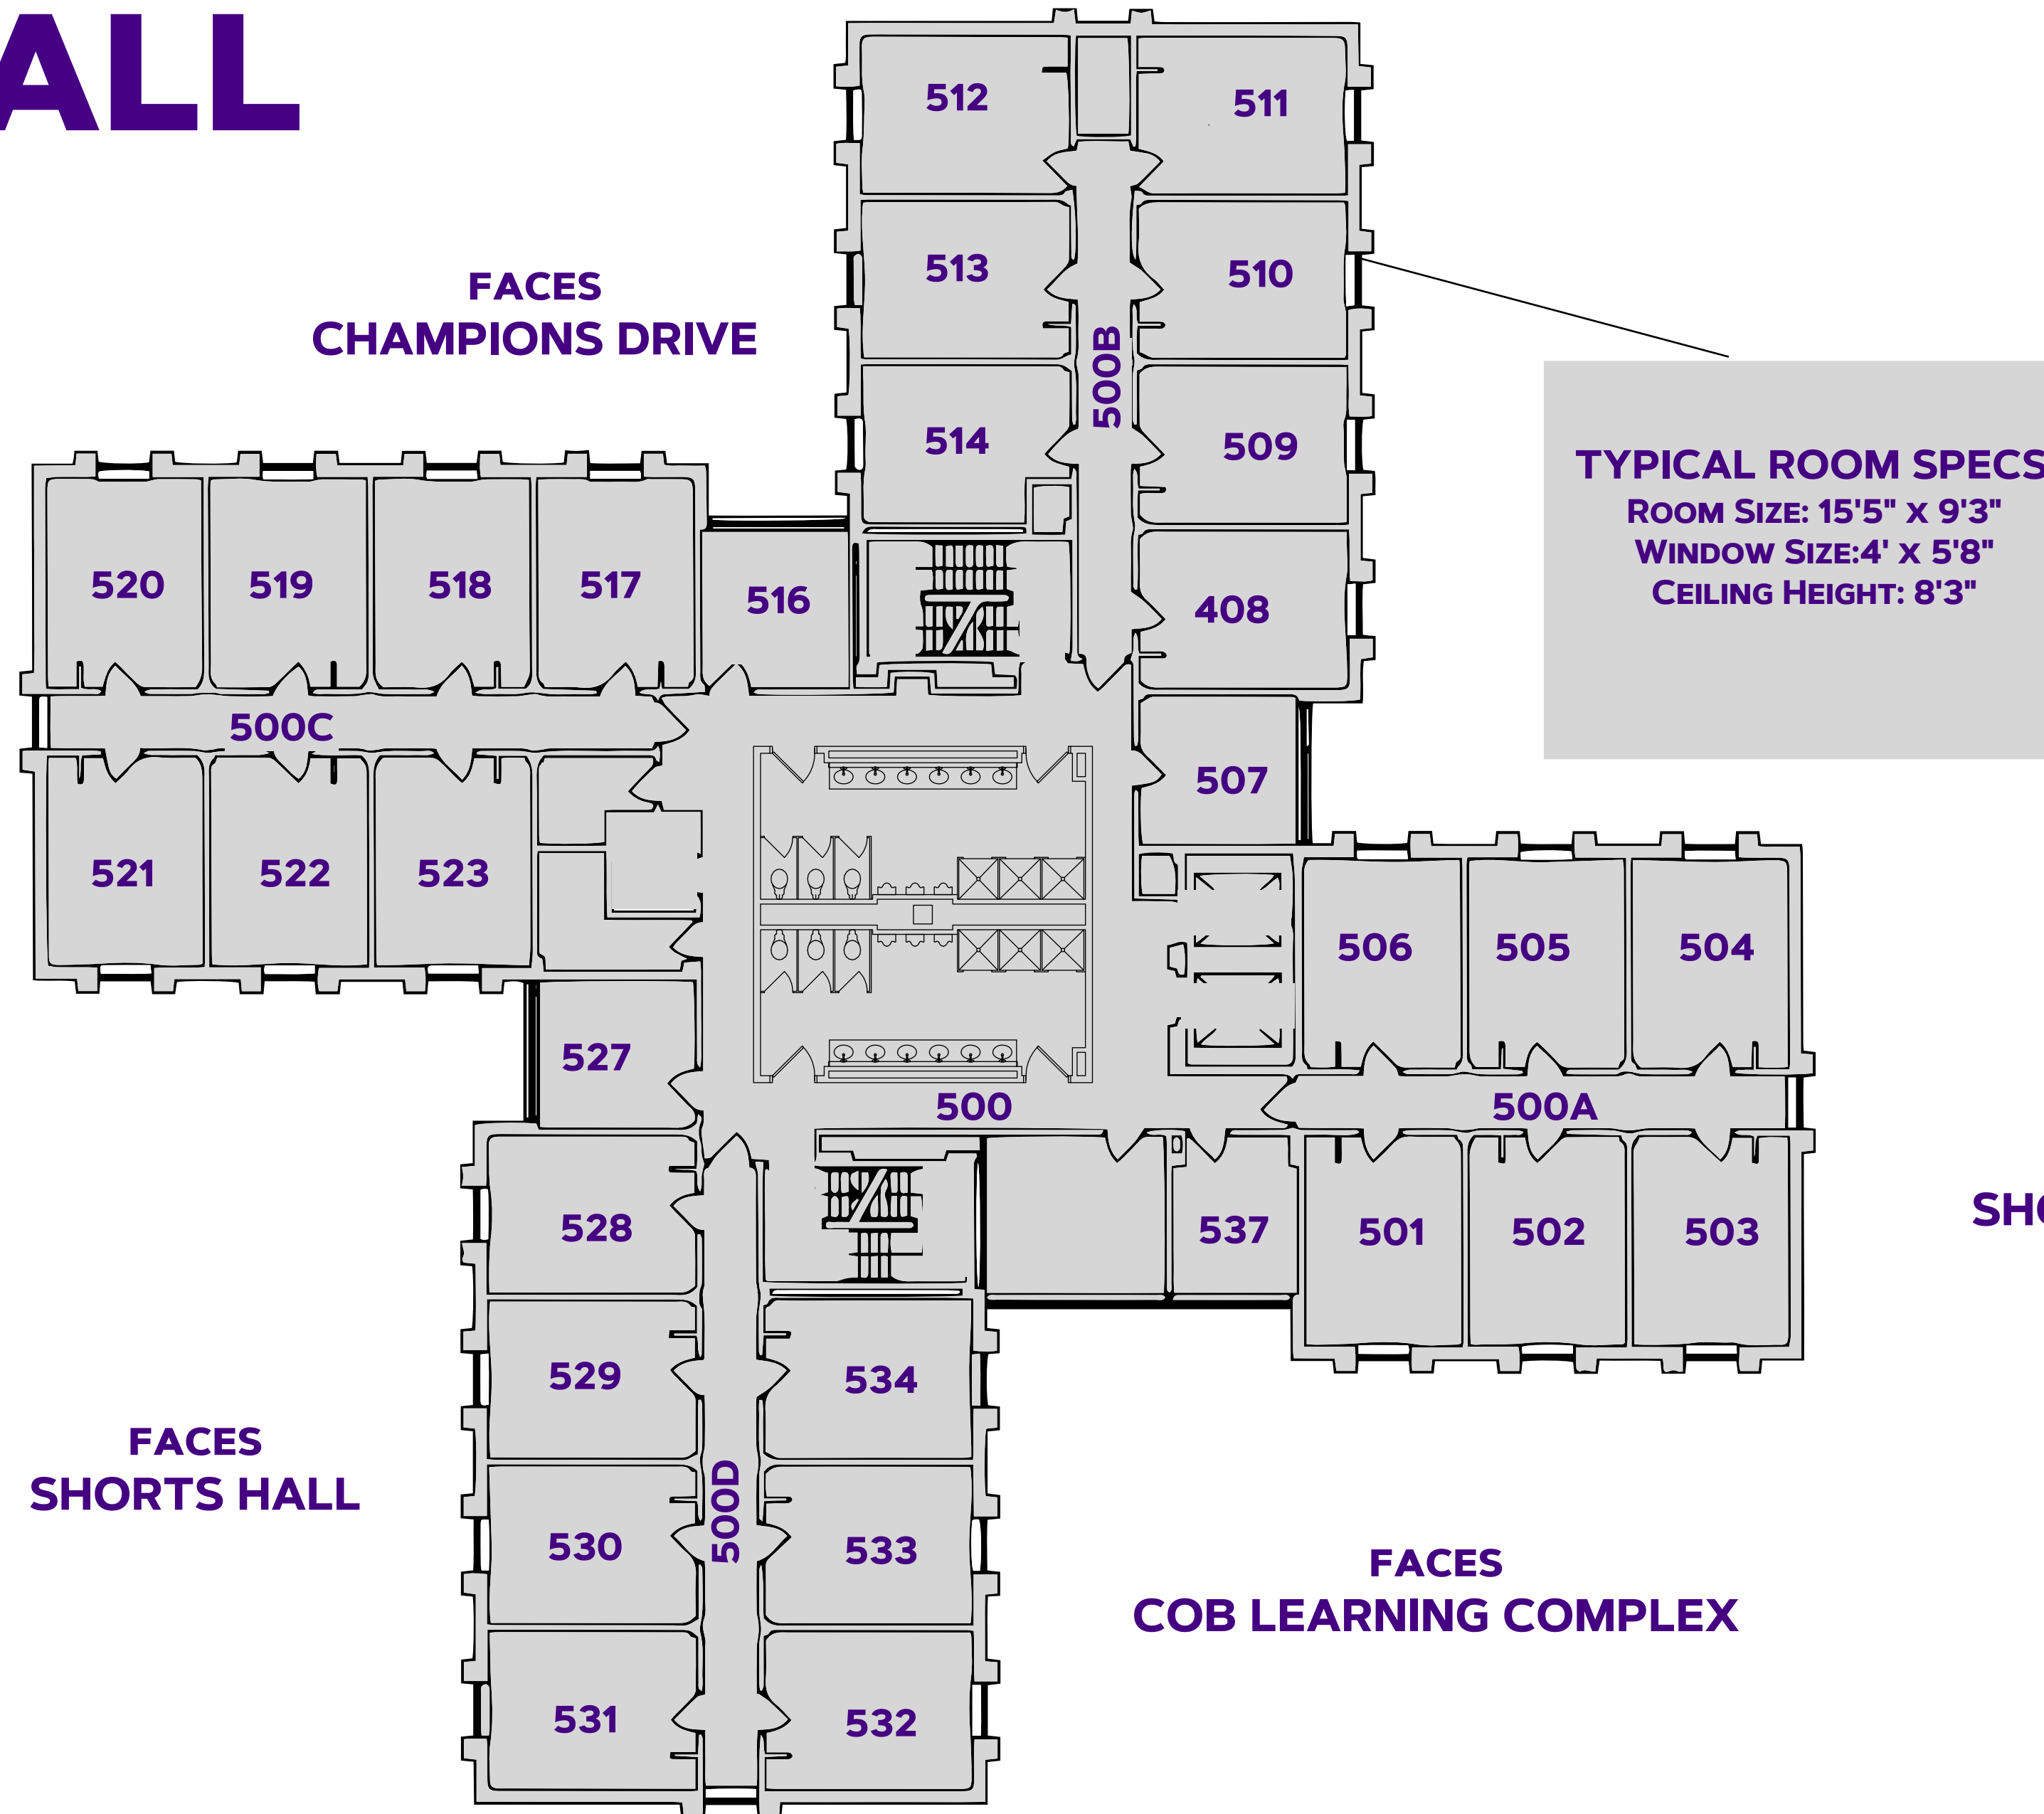

EAGLE HALL

FIFTH FLOOR

#DukesLiveClose
 #DukesLiveSupported
 #DukesLIVEON

TYPICAL ROOM SPECS
 ROOM SIZE: 15'5" x 9'3"
 WINDOW SIZE: 4' x 5'8"
 CEILING HEIGHT: 8'3"

FACES CHAMPIONS DRIVE

FACES SHOWKER HALL

FACES SHORTS HALL

FACES COB LEARNING COMPLEX

ROOM FURNITURE:
 - BEDS, CHAIRS, DESKS, DRAWERS
 - BUILT-IN WARDROBES

UPDATED AS OF 6/30/20

FOR MORE INFORMATION ON HALLS VISIT:
WWW.JMU.EDU/ORL/OUR-RESIDENCE-HALLS/INDEX.SHTML