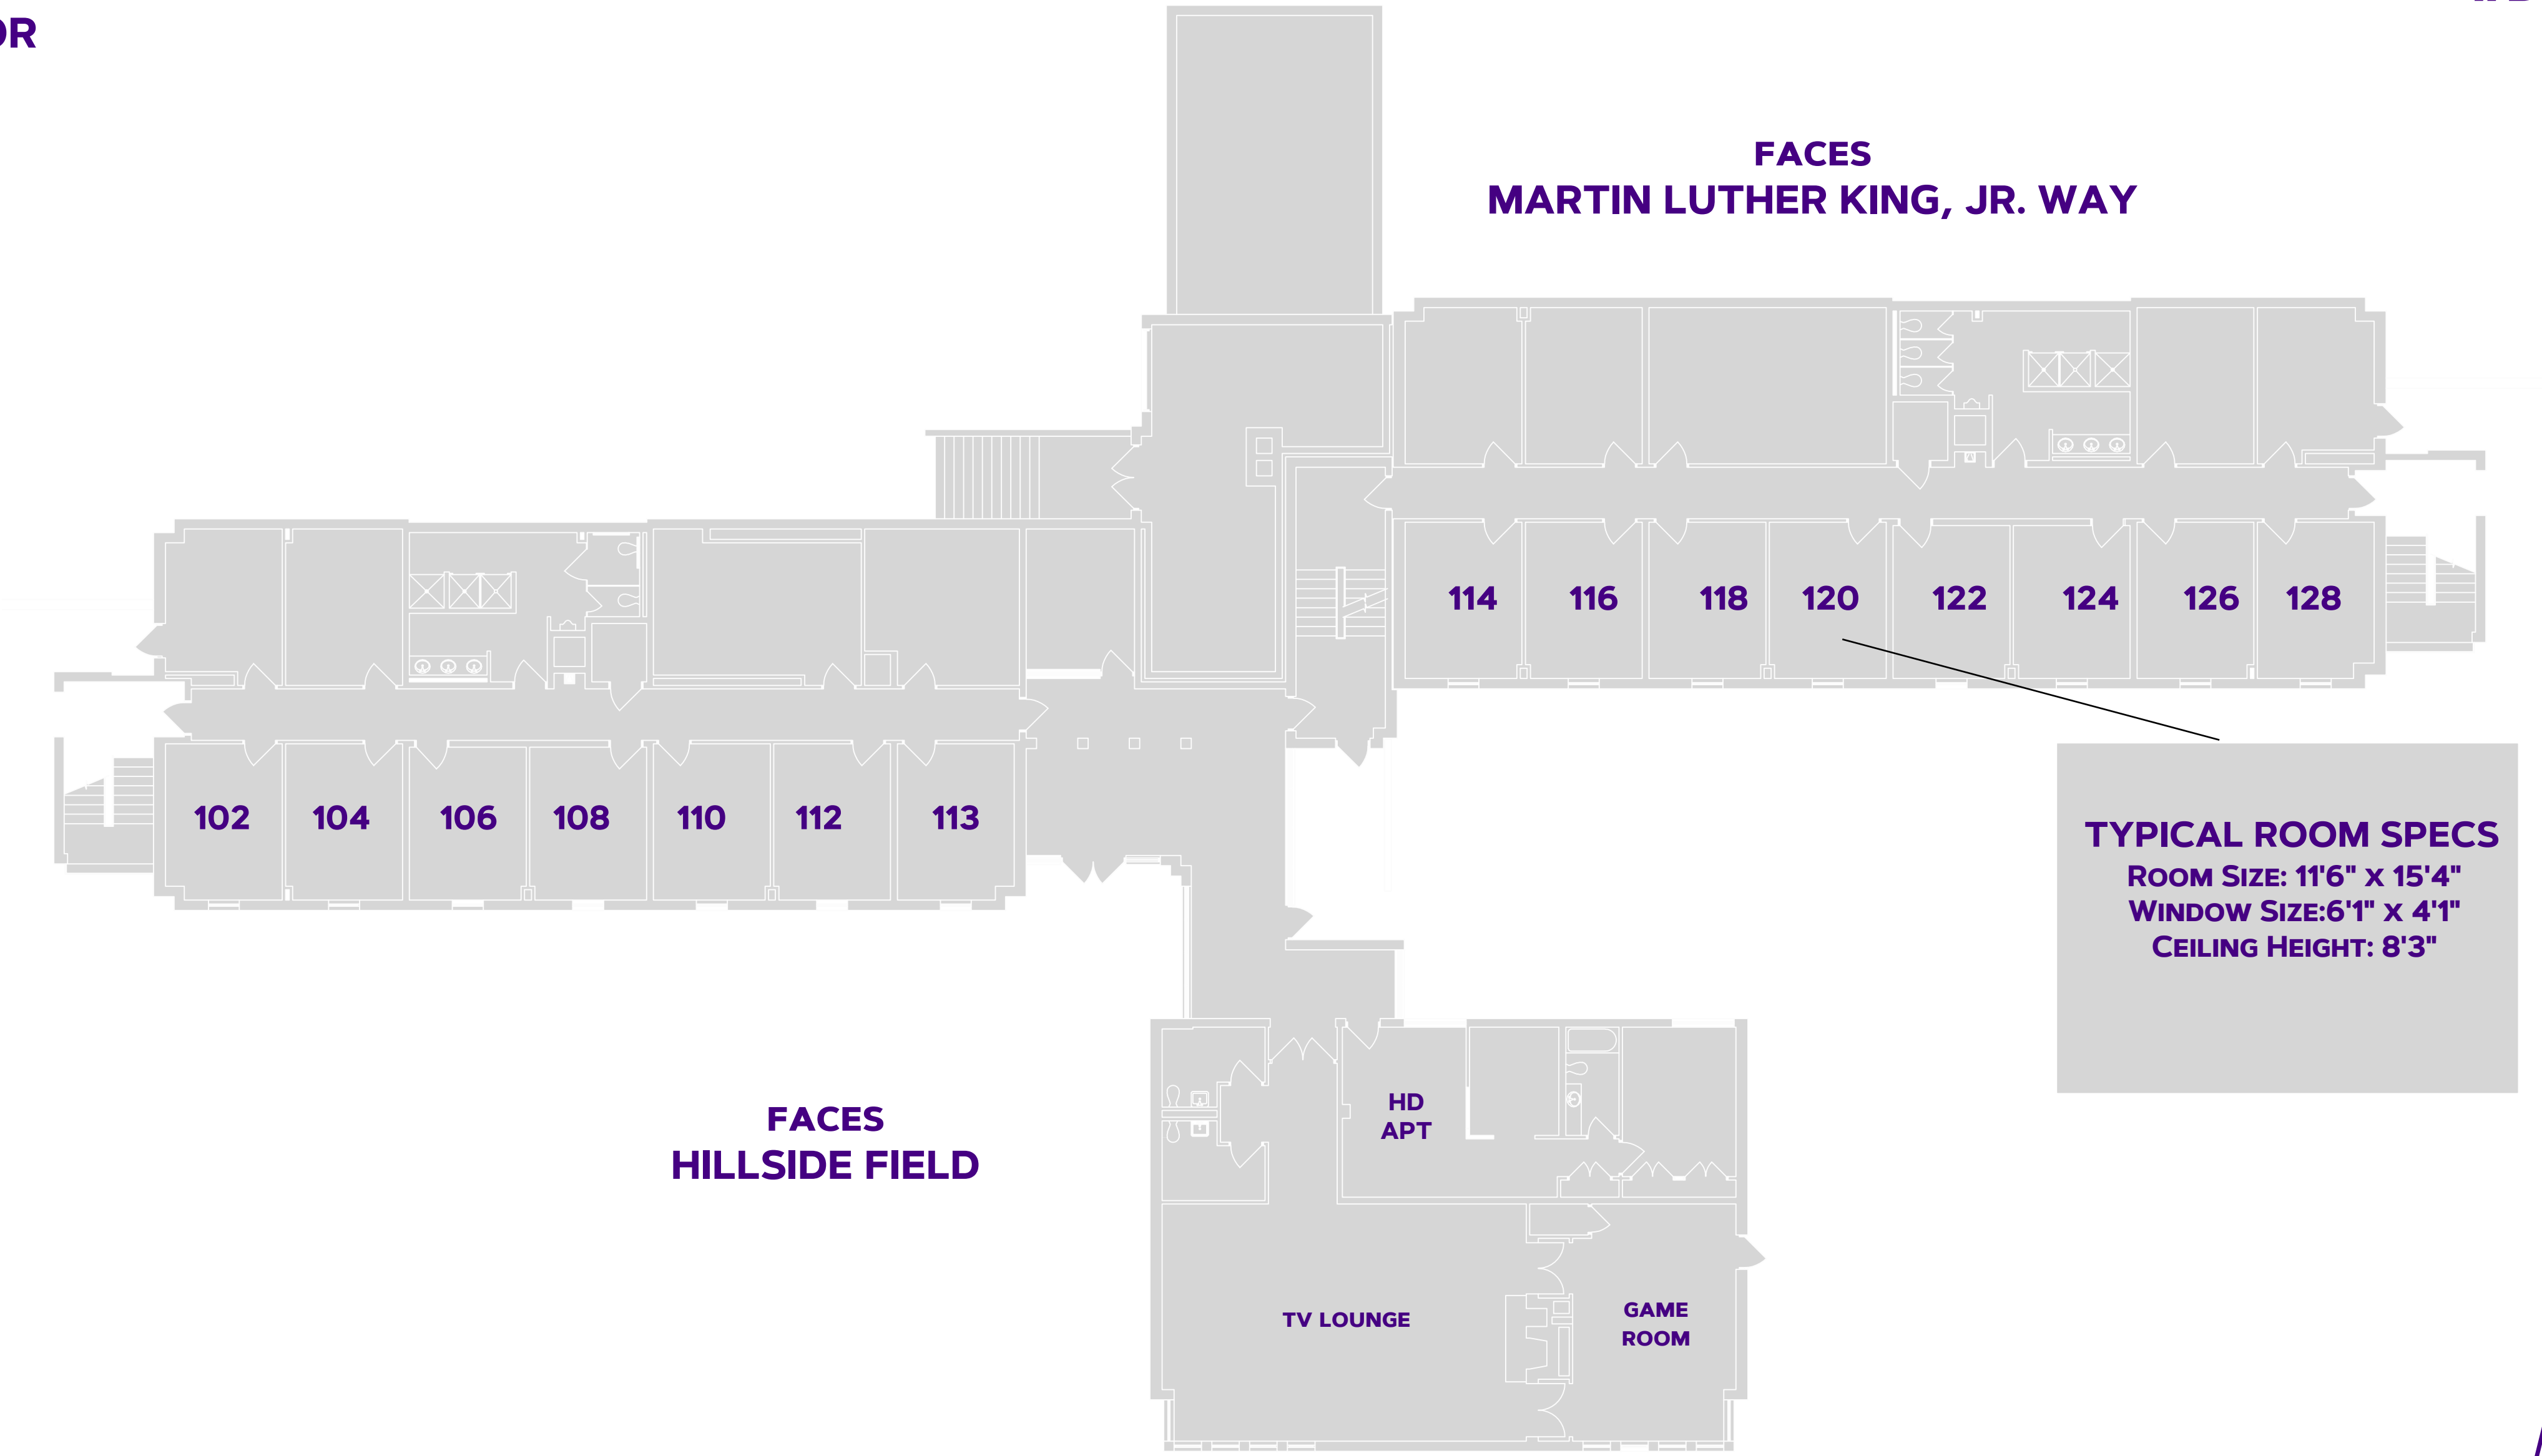

# BELL HALL

FIRST FLOOR

#DukesLiveClose  
#DukesLiveSupported  
#DukesLIVEON

**TYPICAL ROOM SPECS**  
ROOM SIZE: 11'6" X 15'4"  
WINDOW SIZE: 6'1" X 4'1"  
CEILING HEIGHT: 8'3"

**ROOM FURNITURE:**  
- BEDS, CHAIRS, DESKS, DRAWERS  
- FREE-STANDING WARDROBES