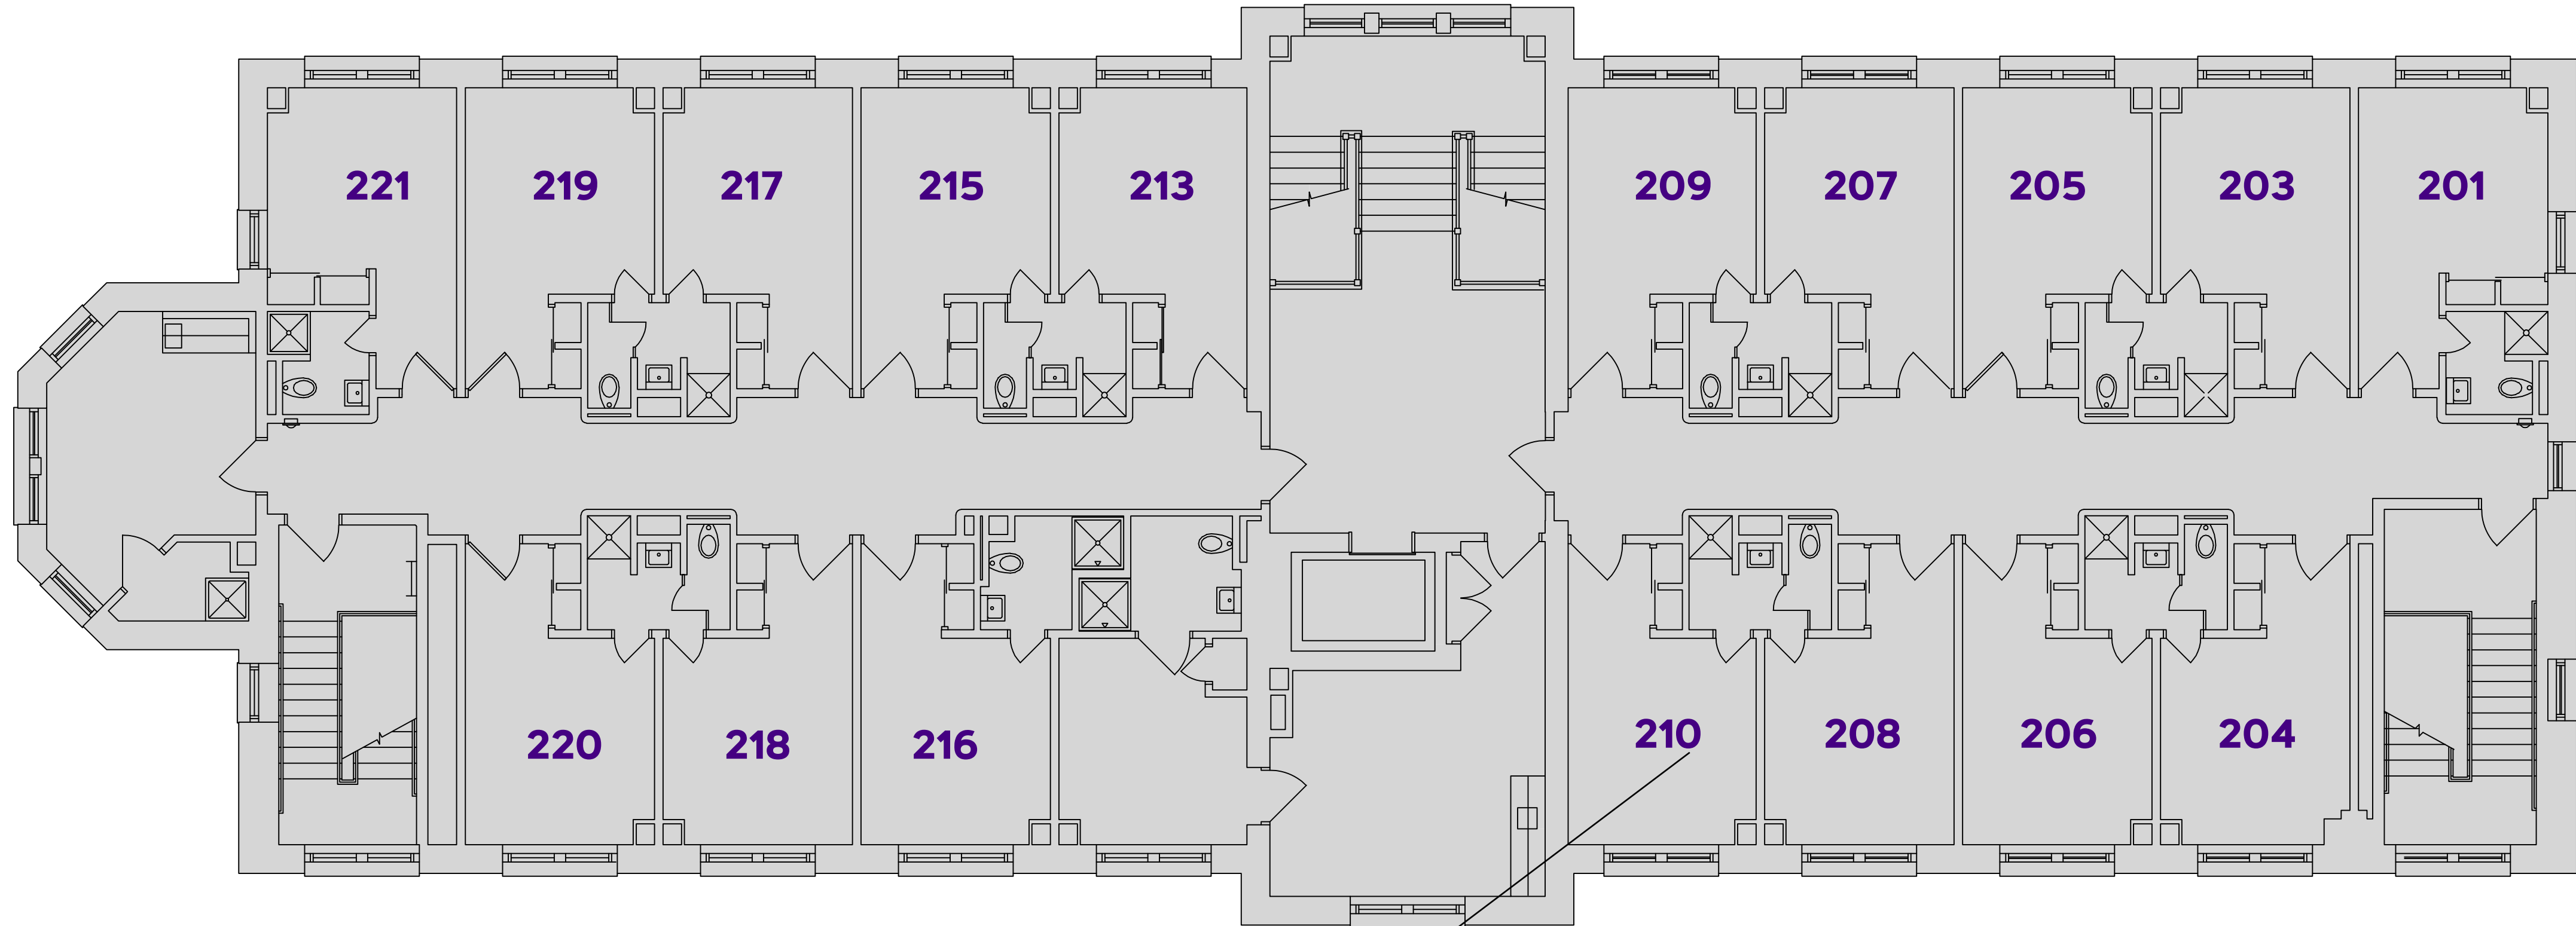

HARPER ALLEN-LEE HALL

SECOND FLOOR

#DukesLiveClose
#DukesLiveSupported
#DukesLIVEON

FACES
THE QUAD

FACES
CONVERSE HALL

TYPICAL ROOM SPECS
ROOM SIZE: 14' X 10'
WINDOW SIZE: VARIOUS
CEILING HEIGHT: VARIOUS

ROOM FURNITURE:
- BEDS, CHAIRS, DESKS, DRAWERS
- BUILT IN CLOSETS