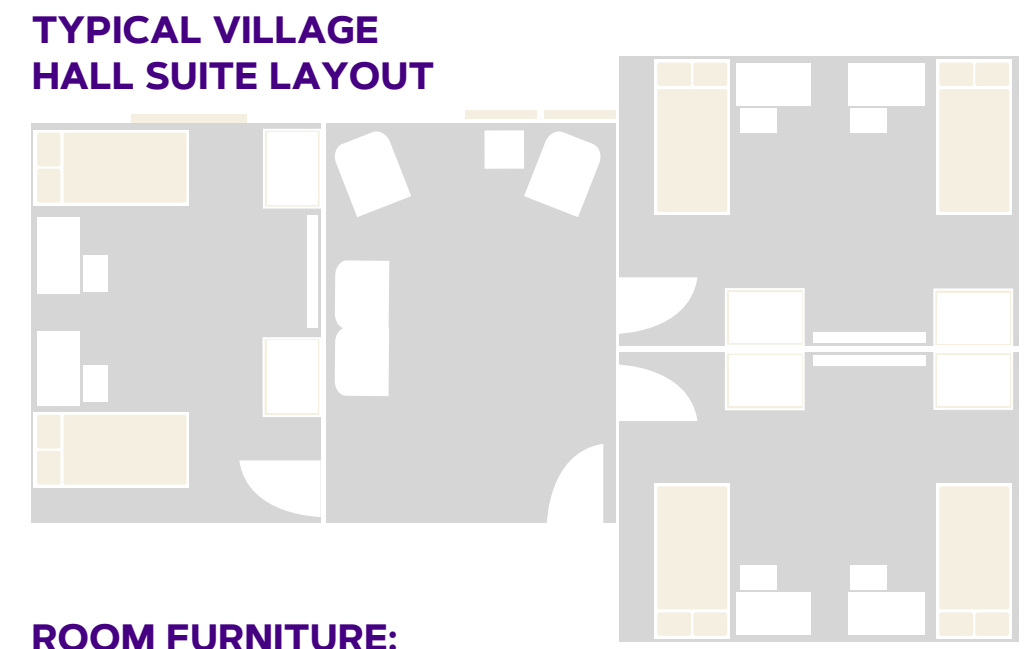

WHITE HALL

FIRST FLOOR

#DukesLiveClose
#DukesLiveSupported
#DukesLIVEON

TYPICAL SUITE SPECS
 ROOM SIZE: 9'4" x 14'
 SUITE COMMON AREA SIZE:
 14'6" x 10'10"
 WINDOW SIZE: 3'11" x 5'5"
 CEILING HEIGHT: 7'11"

ROOM FURNITURE:
 - BEDS, CHAIRS, DESKS
 - BUILT-IN CLOSETS AND DRAWERS FIXED

SUITE FURNITURE:
 - SMALL SOFA, END TABLE, & TWO CHAIRS

UPDATED AS OF 6/30/20

FOR MORE INFORMATION ON HALLS VISIT:
WWW.JMU.EDU/ORL/OUR-RESIDENCE-HALLS/INDEX.SHTML