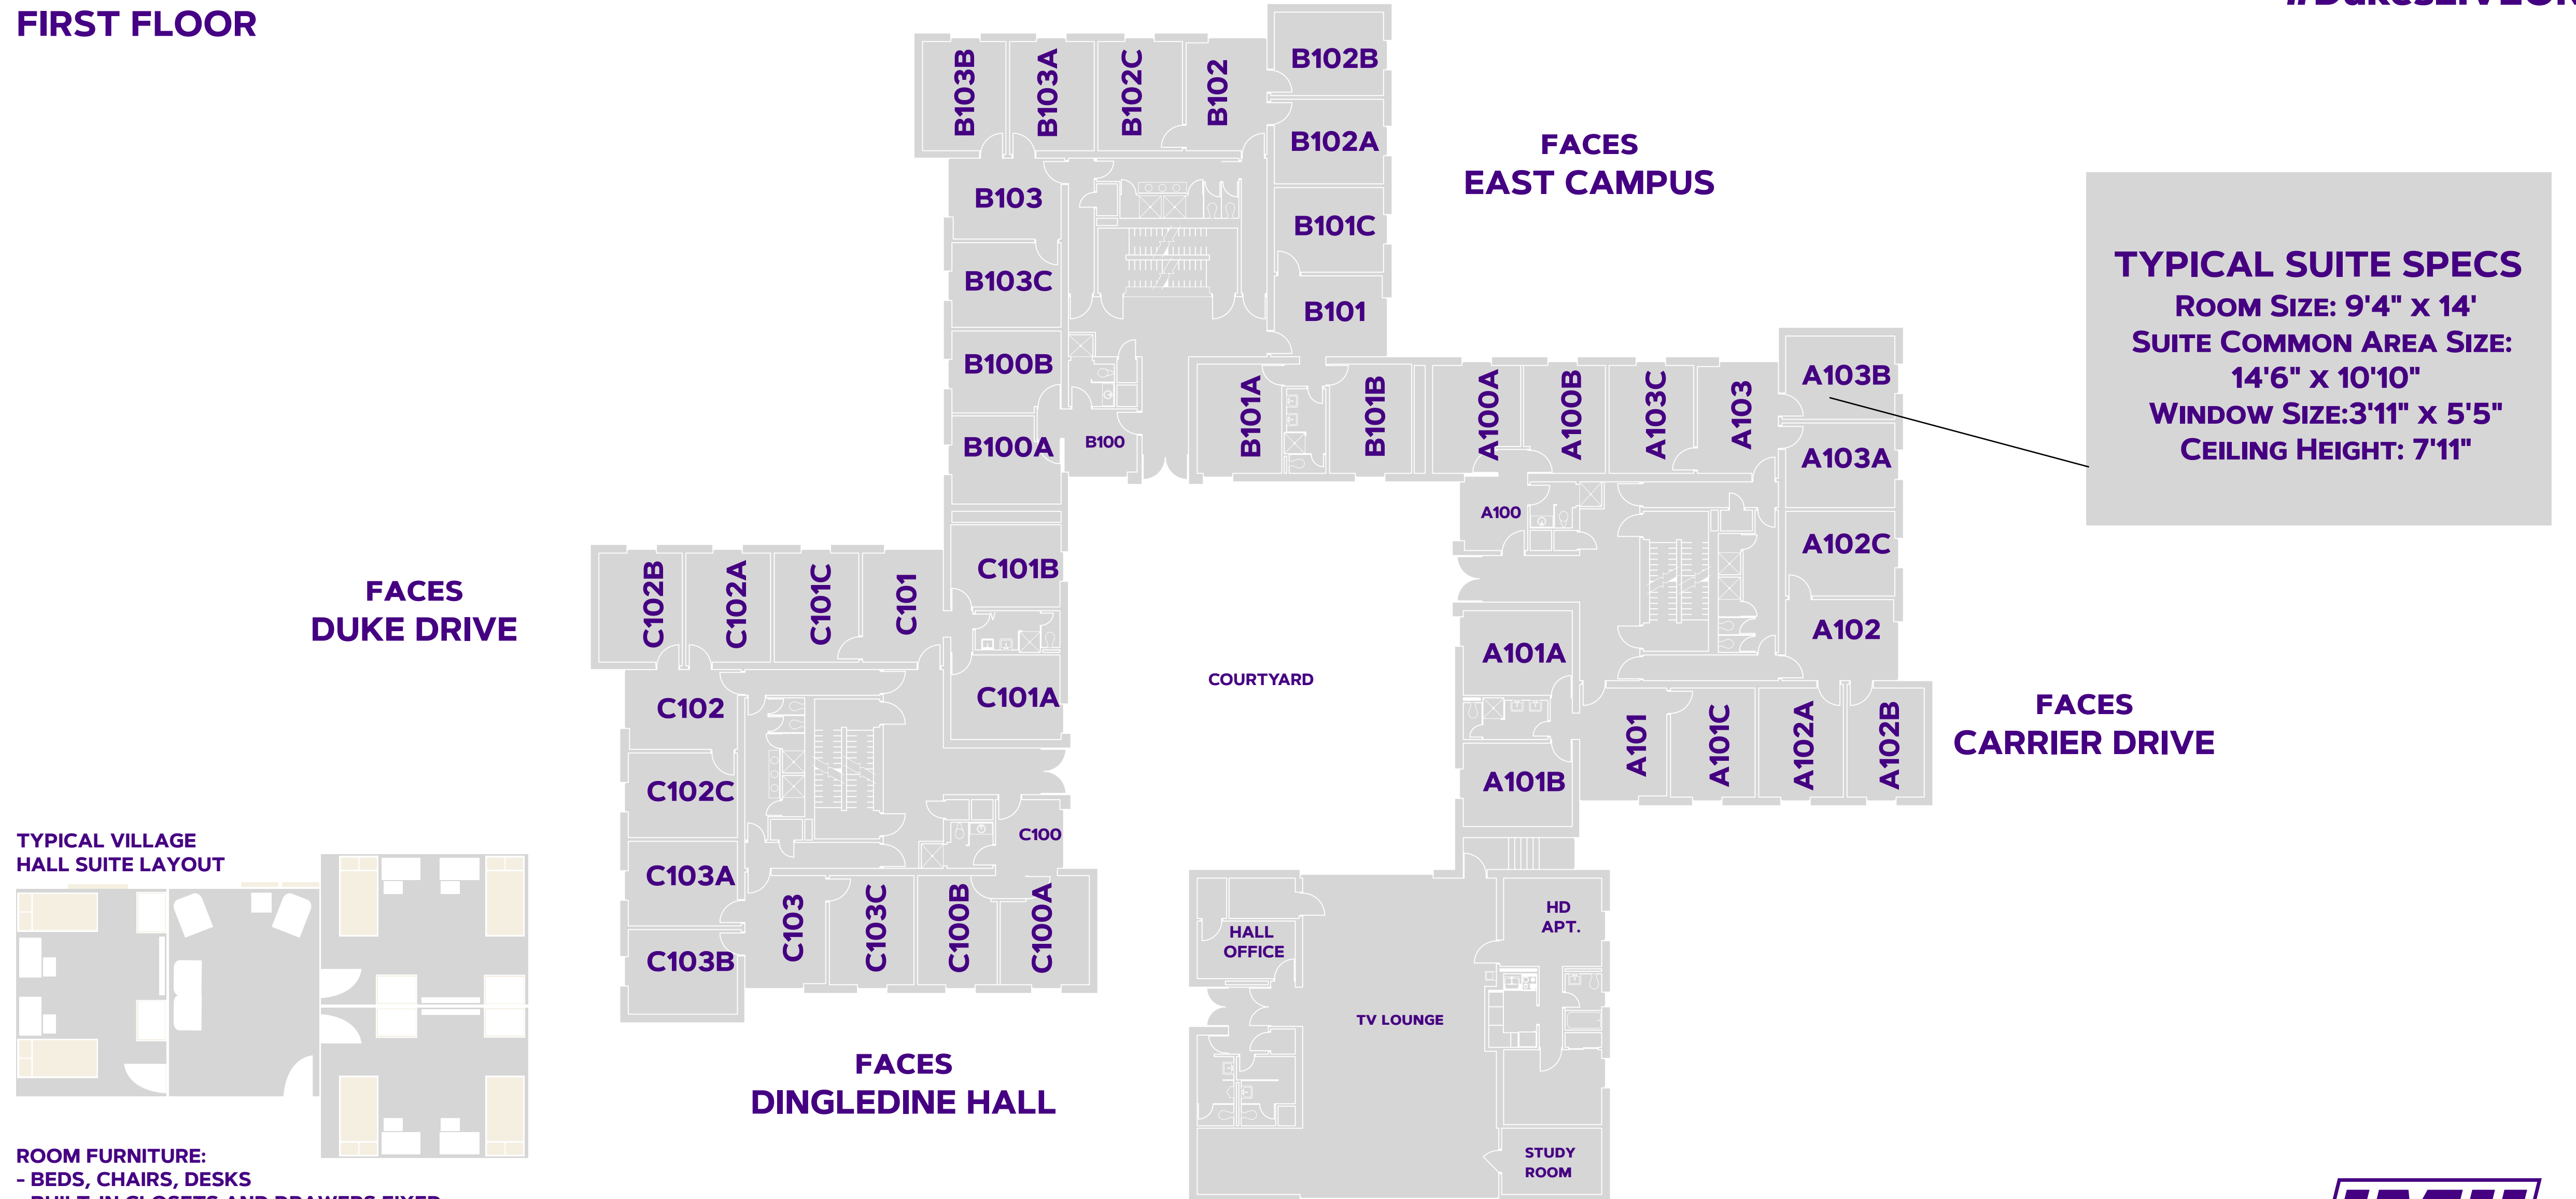

WHITE HALL

FIRST FLOOR

#DukesLiveClose
#DukesLiveSupported
#DukesLIVEON

TYPICAL SUITE SPECS
 ROOM SIZE: 9'4" x 14'
 SUITE COMMON AREA SIZE:
 14'6" x 10'10"
 WINDOW SIZE: 3'11" x 5'5"
 CEILING HEIGHT: 7'11"

ROOM FURNITURE:
 - BEDS, CHAIRS, DESKS
 - BUILT-IN CLOSETS AND DRAWERS FIXED

SUITE FURNITURE:
 - SMALL SOFA, END TABLE, & TWO CHAIRS

UPDATED AS OF 6/30/20

FOR MORE INFORMATION ON HALLS VISIT:
WWW.JMU.EDU/ORL/OUR-RESIDENCE-HALLS/INDEX.SHTML