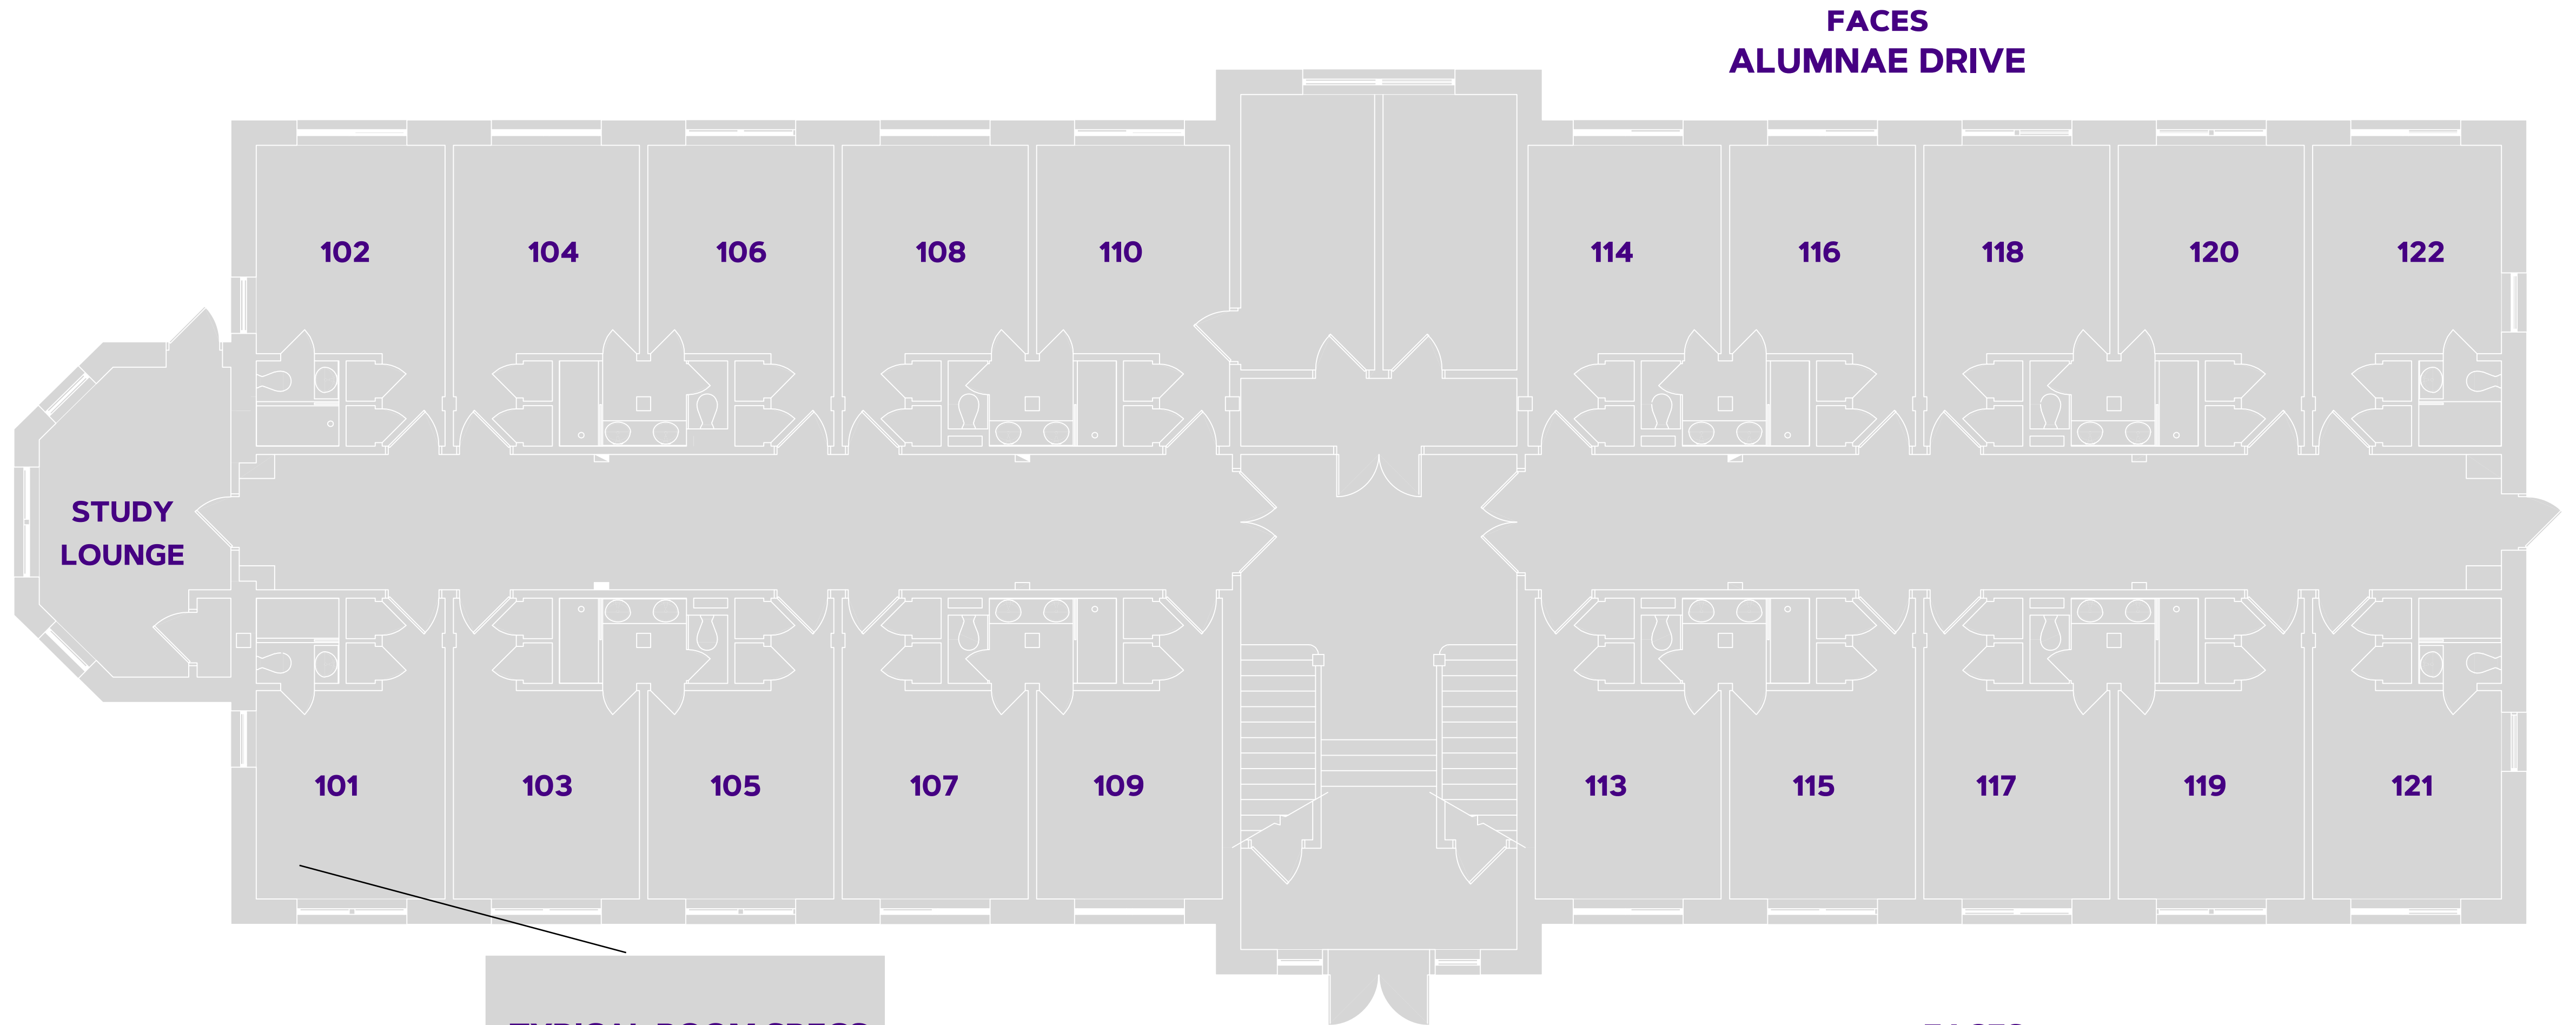

SPOTSWOOD HALL

FIRST FLOOR

#DukesLiveClose
#DukesLiveSupported
#DukesLIVEON

STUDY LOUNGE

FACES ALUMNAE DRIVE

FACES THE QUAD

TYPICAL ROOM SPECS
ROOM SIZE: 11' X 12'
WINDOW SIZE: VARIOUS
CEILING HEIGHT: VARIOUS

ROOM FURNITURE:
- BEDS, CHAIRS, DESKS, DRAWERS
- BUILT-IN WARDROBES

UPDATED AS OF 6/30/20

FOR MORE INFORMATION ON HALLS VISIT:
WWW.JMU.EDU/URL/OUR-RESIDENCE-HALLS/INDEX.SHTML