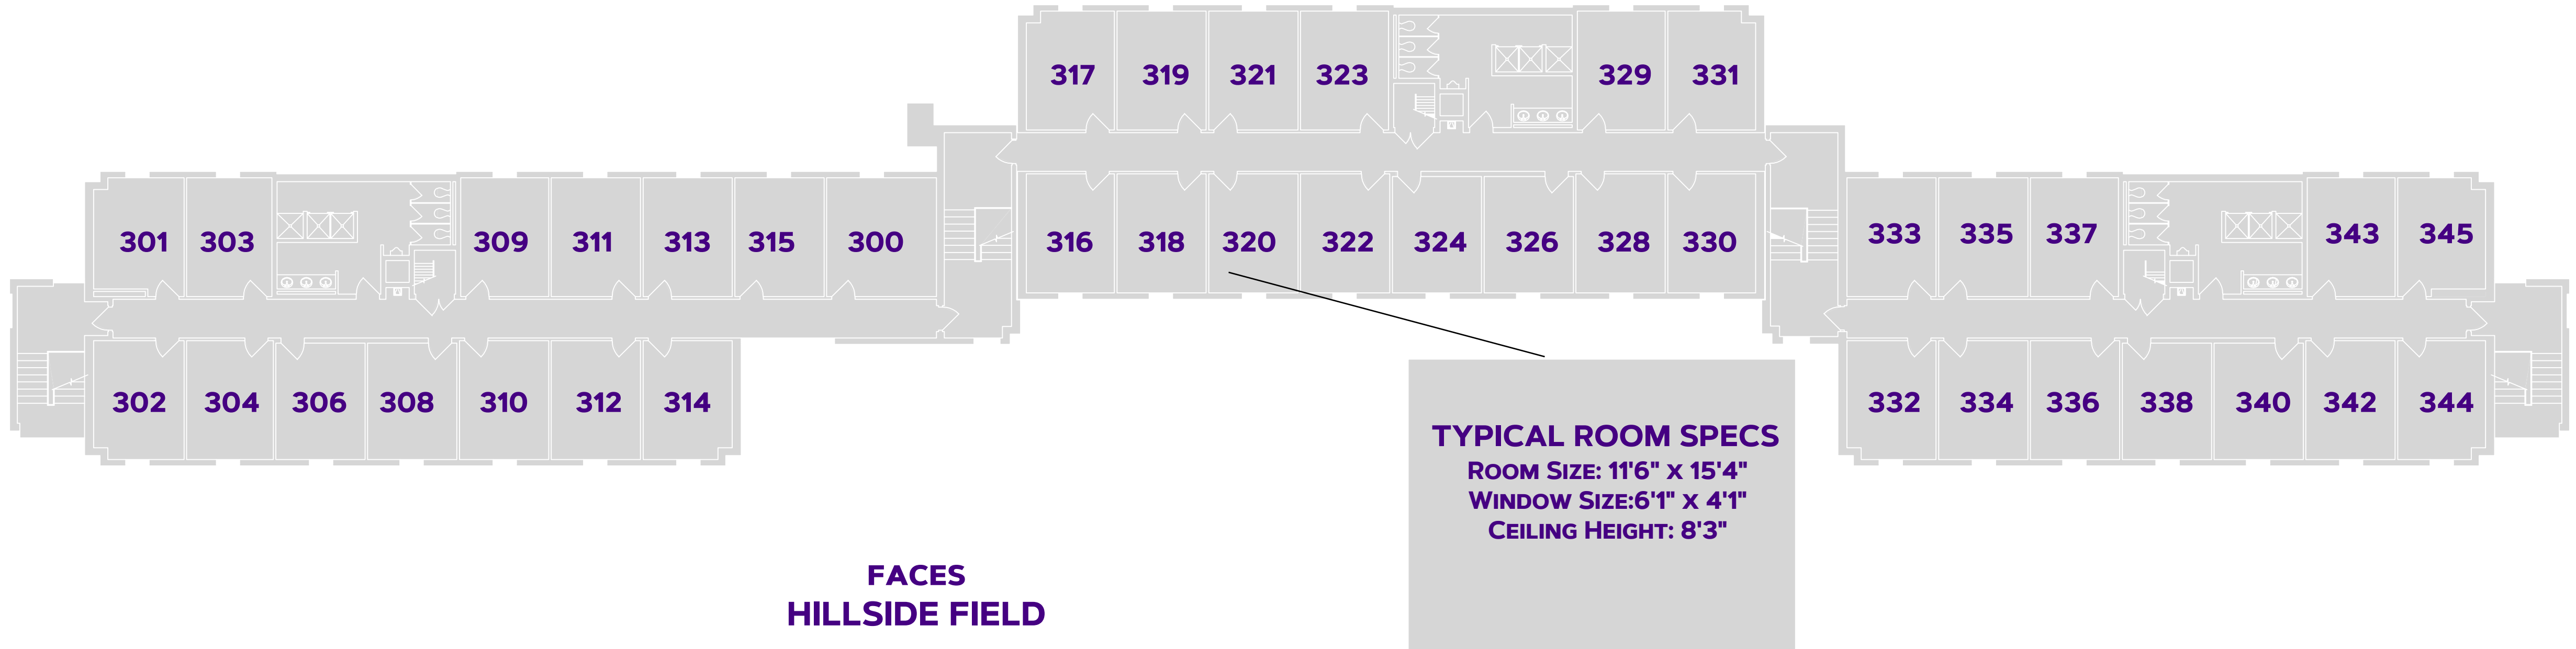

MCGRAW-LONG HALL

THIRD FLOOR

#DukesLiveClose
#DukesLiveSupported
#DukesLIVEON

FACES
MARTIN LUTHER KING, JR. WAY

FACES
HILLSIDE FIELD

ROOM FURNITURE:
- BEDS, CHAIRS, DESKS, DRAWERS
- FREE-STANDING WARDROBES