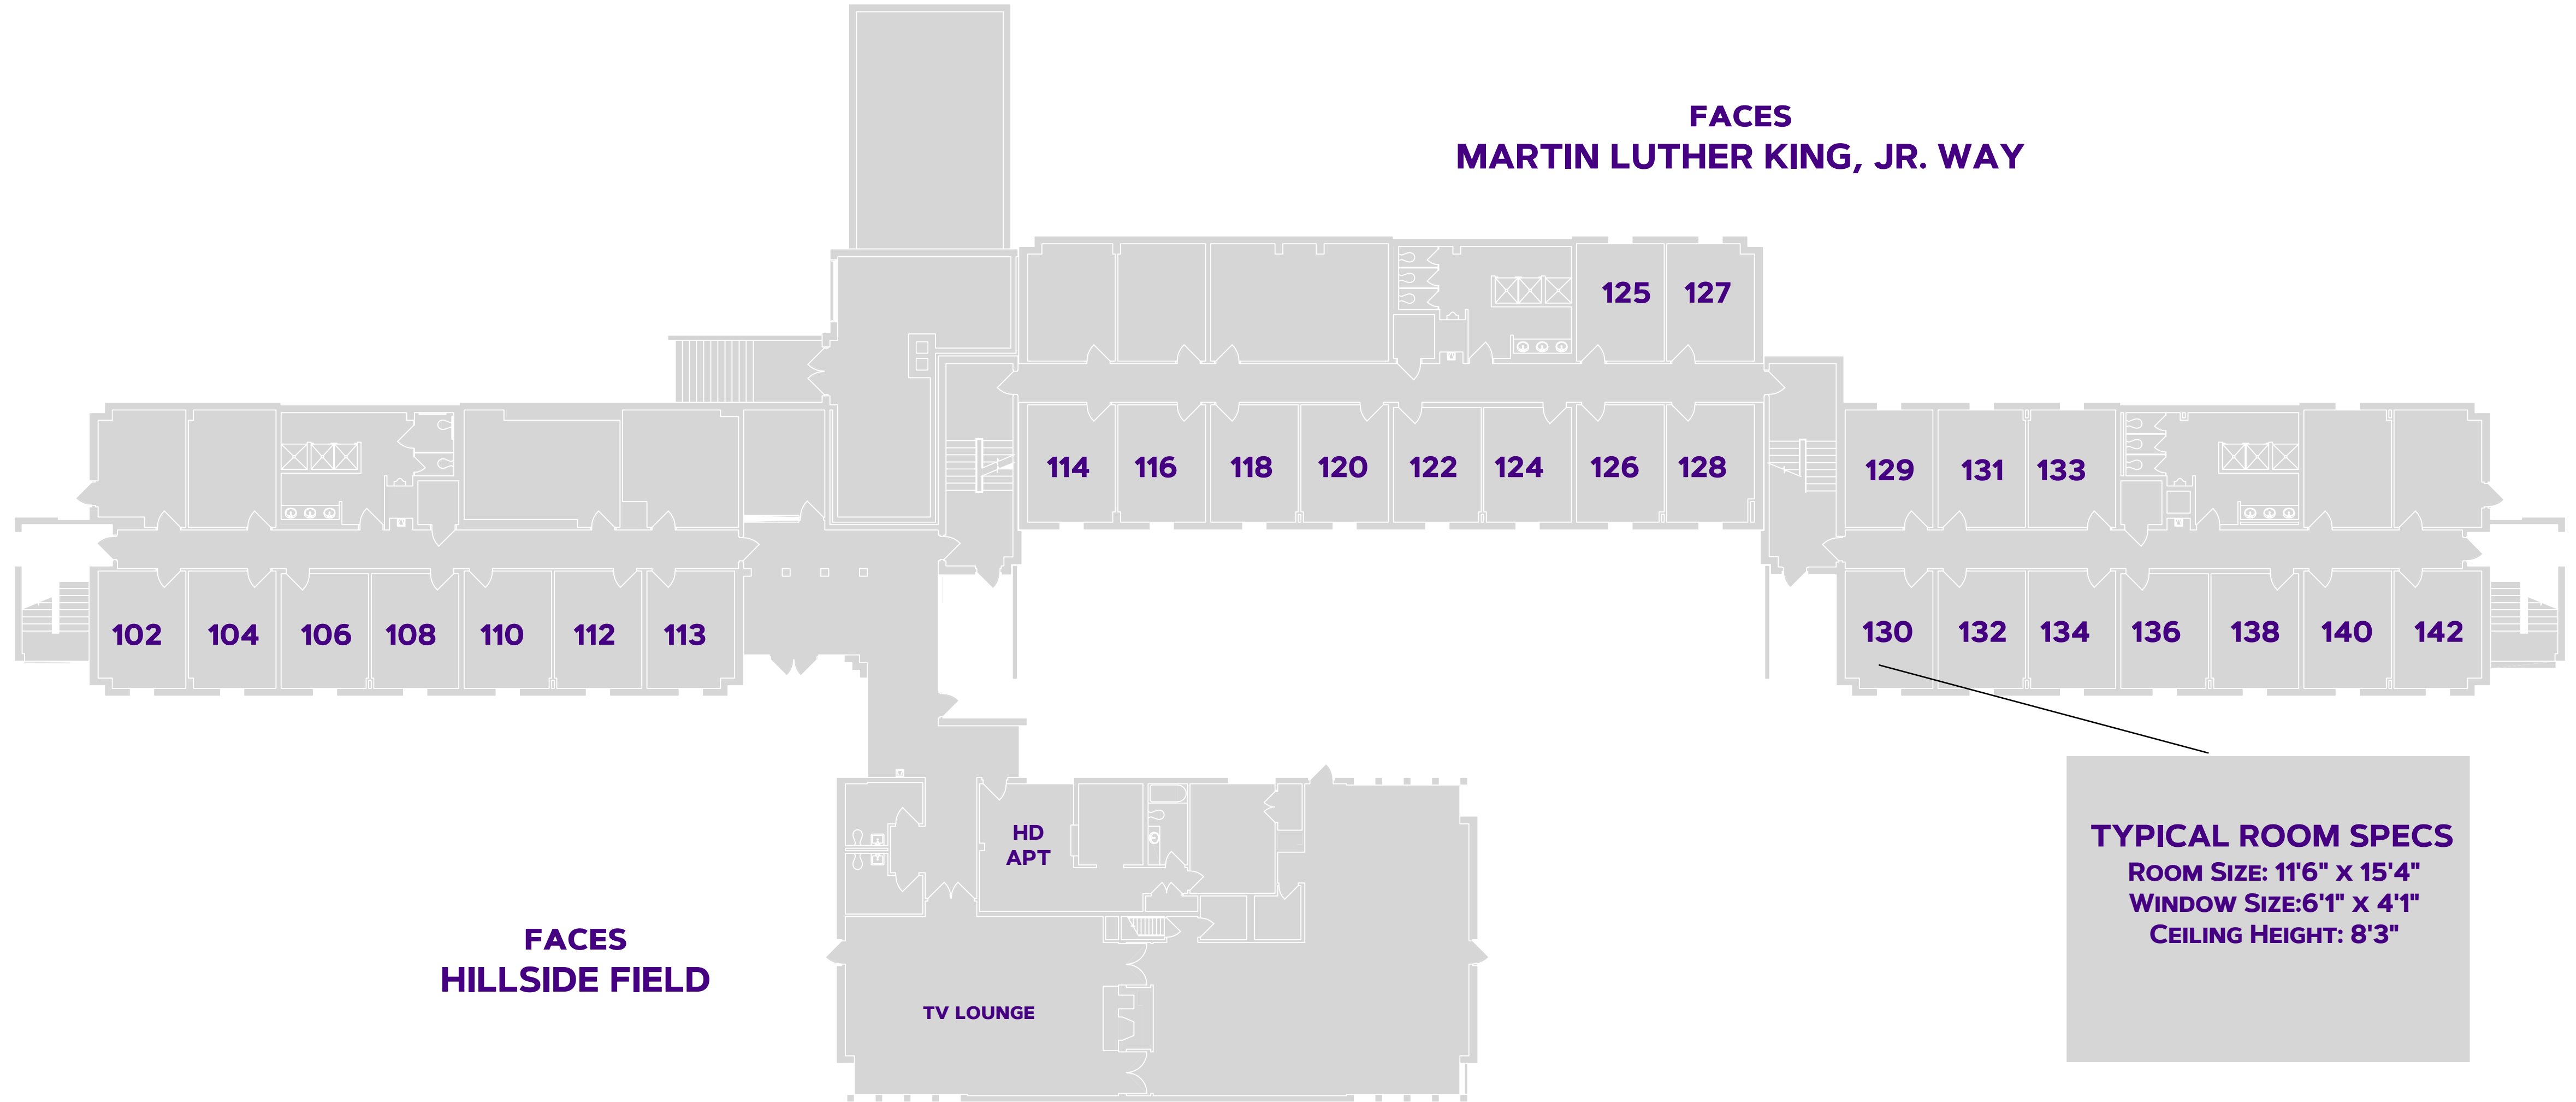

MCGRAW-LONG HALL

FIRST FLOOR

#DukesLiveClose
#DukesLiveSupported
#DukesLIVEON

ROOM FURNITURE:
- BEDS, CHAIRS, DESKS, DRAWERS
- FREE-STANDING WARDROBES

UPDATED AS OF 6/30/20

FOR MORE INFORMATION ON HALLS VISIT:
WWW.JMU.EDU/ORL/OUR-RESIDENCE-HALLS/INDEX.SHTML