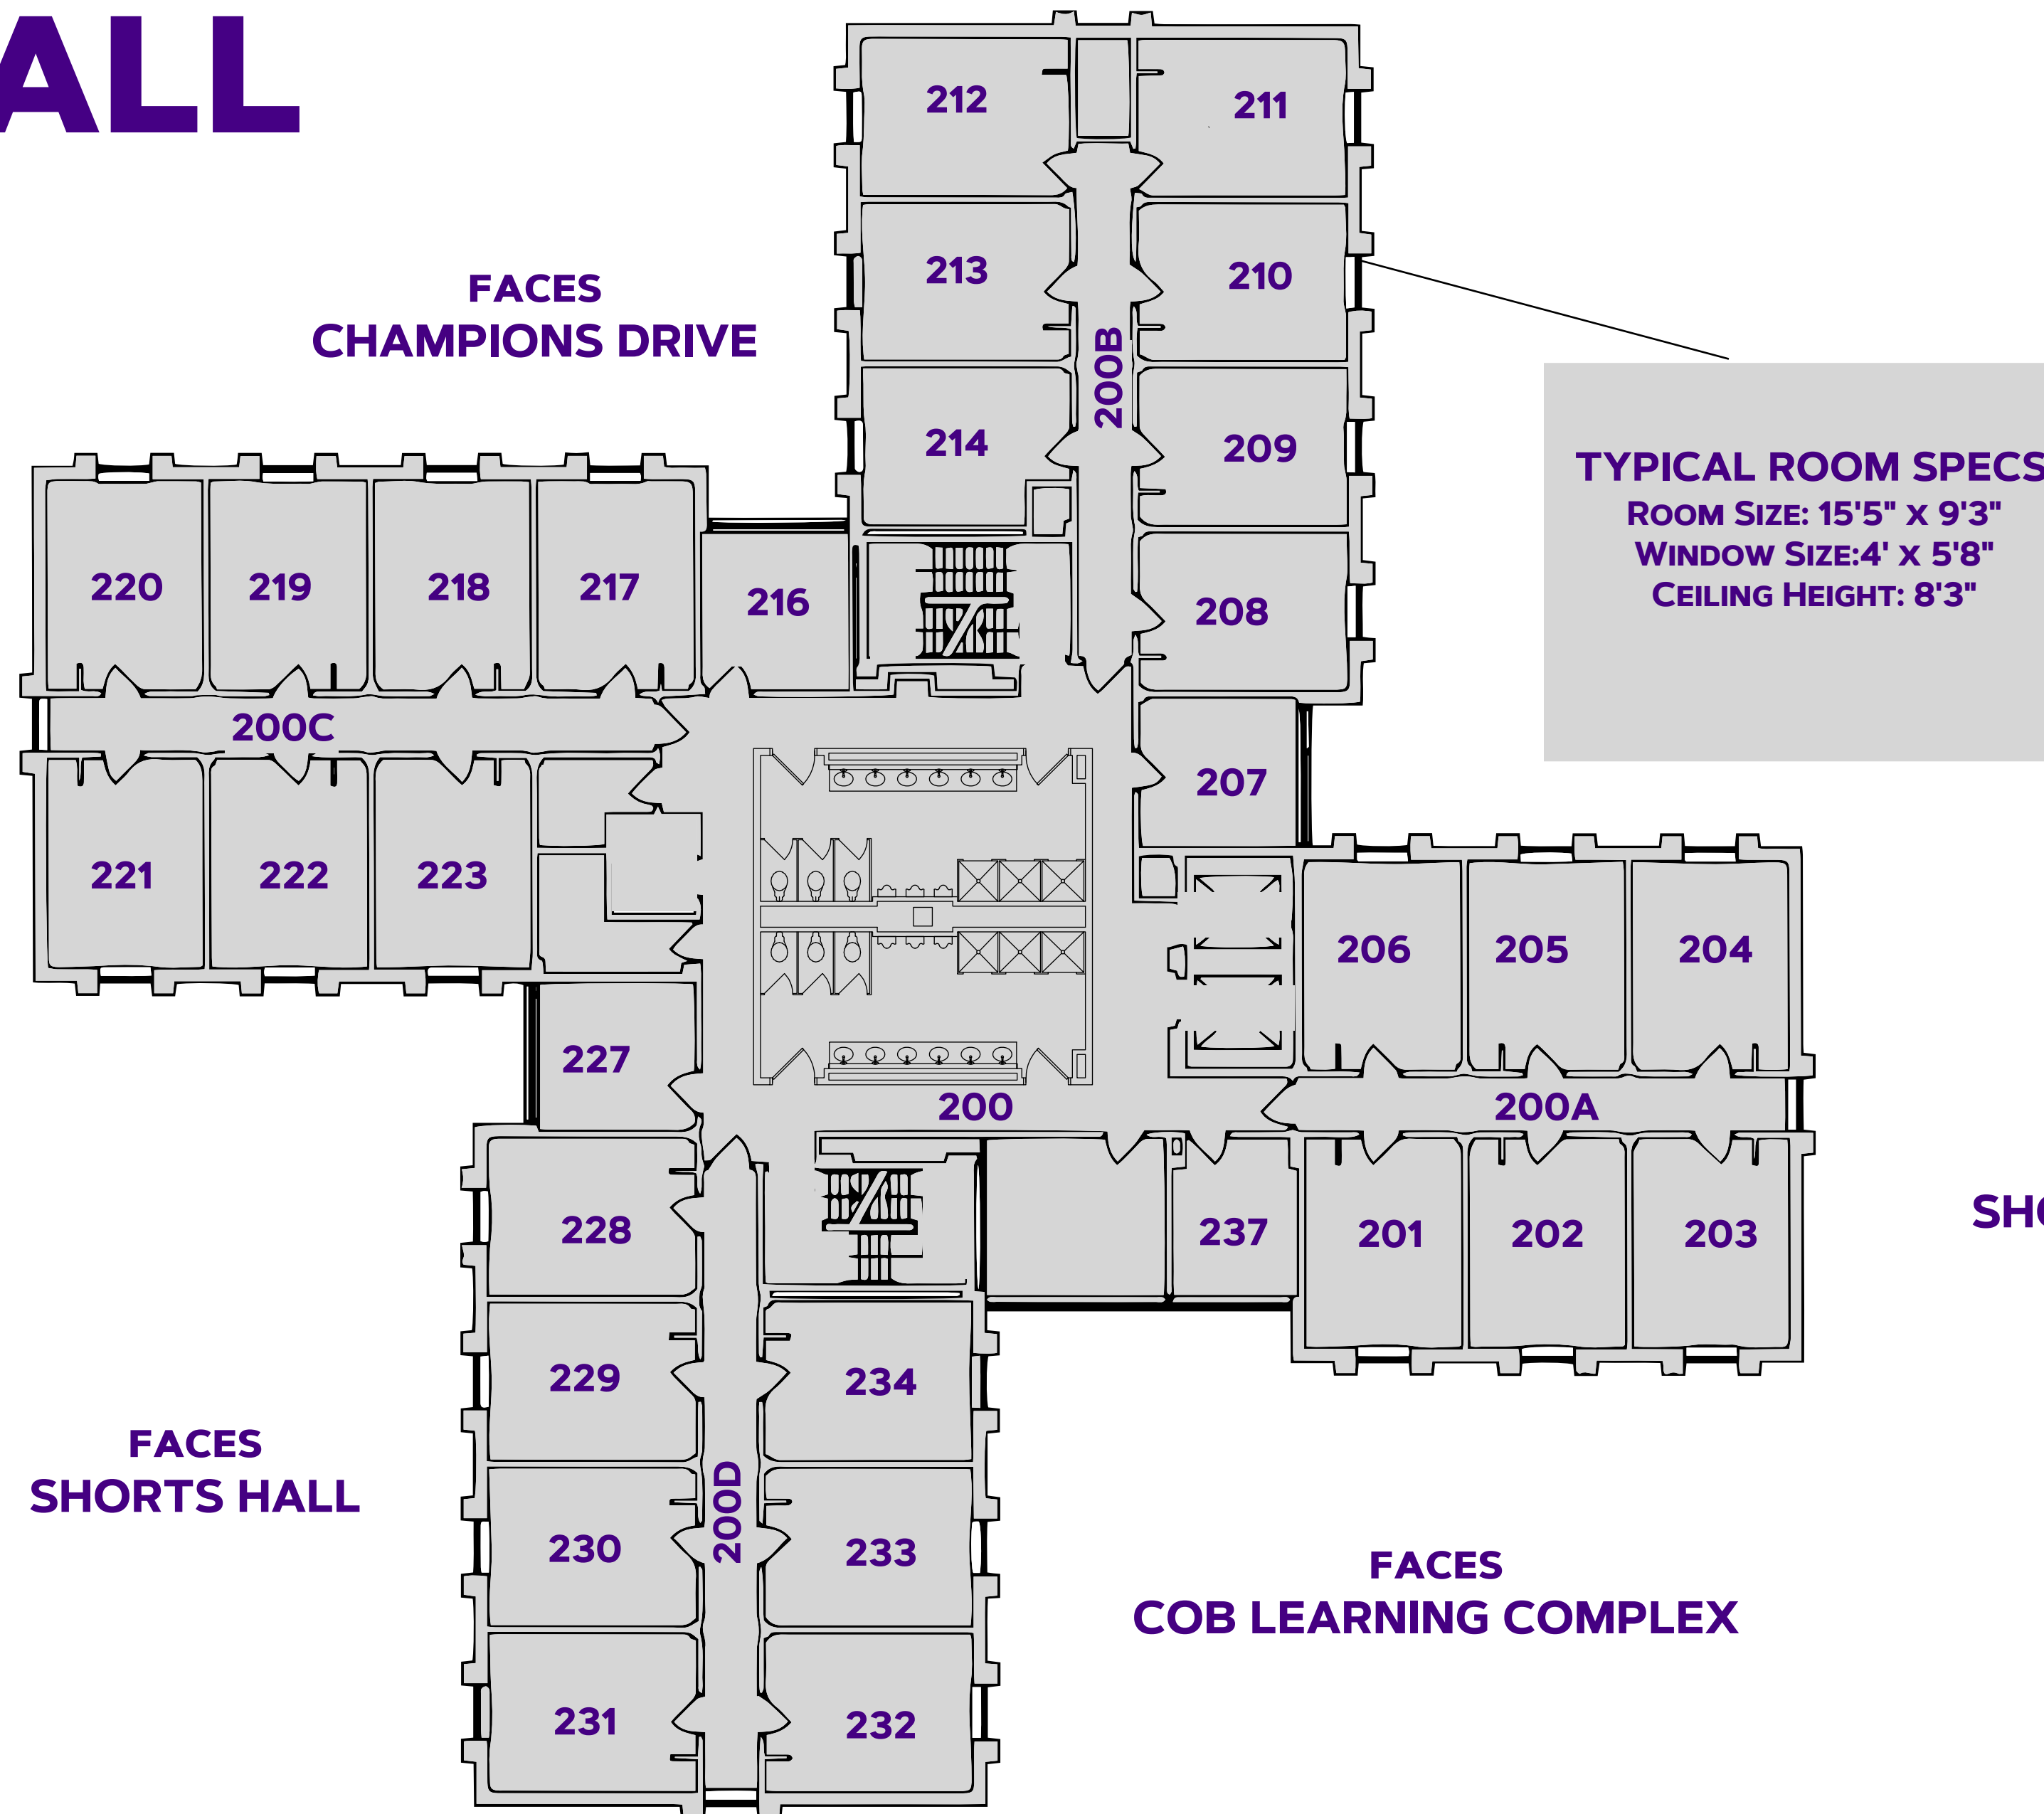

EAGLE HALL

SECOND FLOOR

#DukesLiveClose
 #DukesLiveSupported
 #DukesLIVEON

TYPICAL ROOM SPECS
 ROOM SIZE: 15'5" x 9'3"
 WINDOW SIZE: 4' x 5'8"
 CEILING HEIGHT: 8'3"

ROOM FURNITURE:
 - BEDS, CHAIRS, DESKS, DRAWERS
 - BUILT-IN WARDROBES