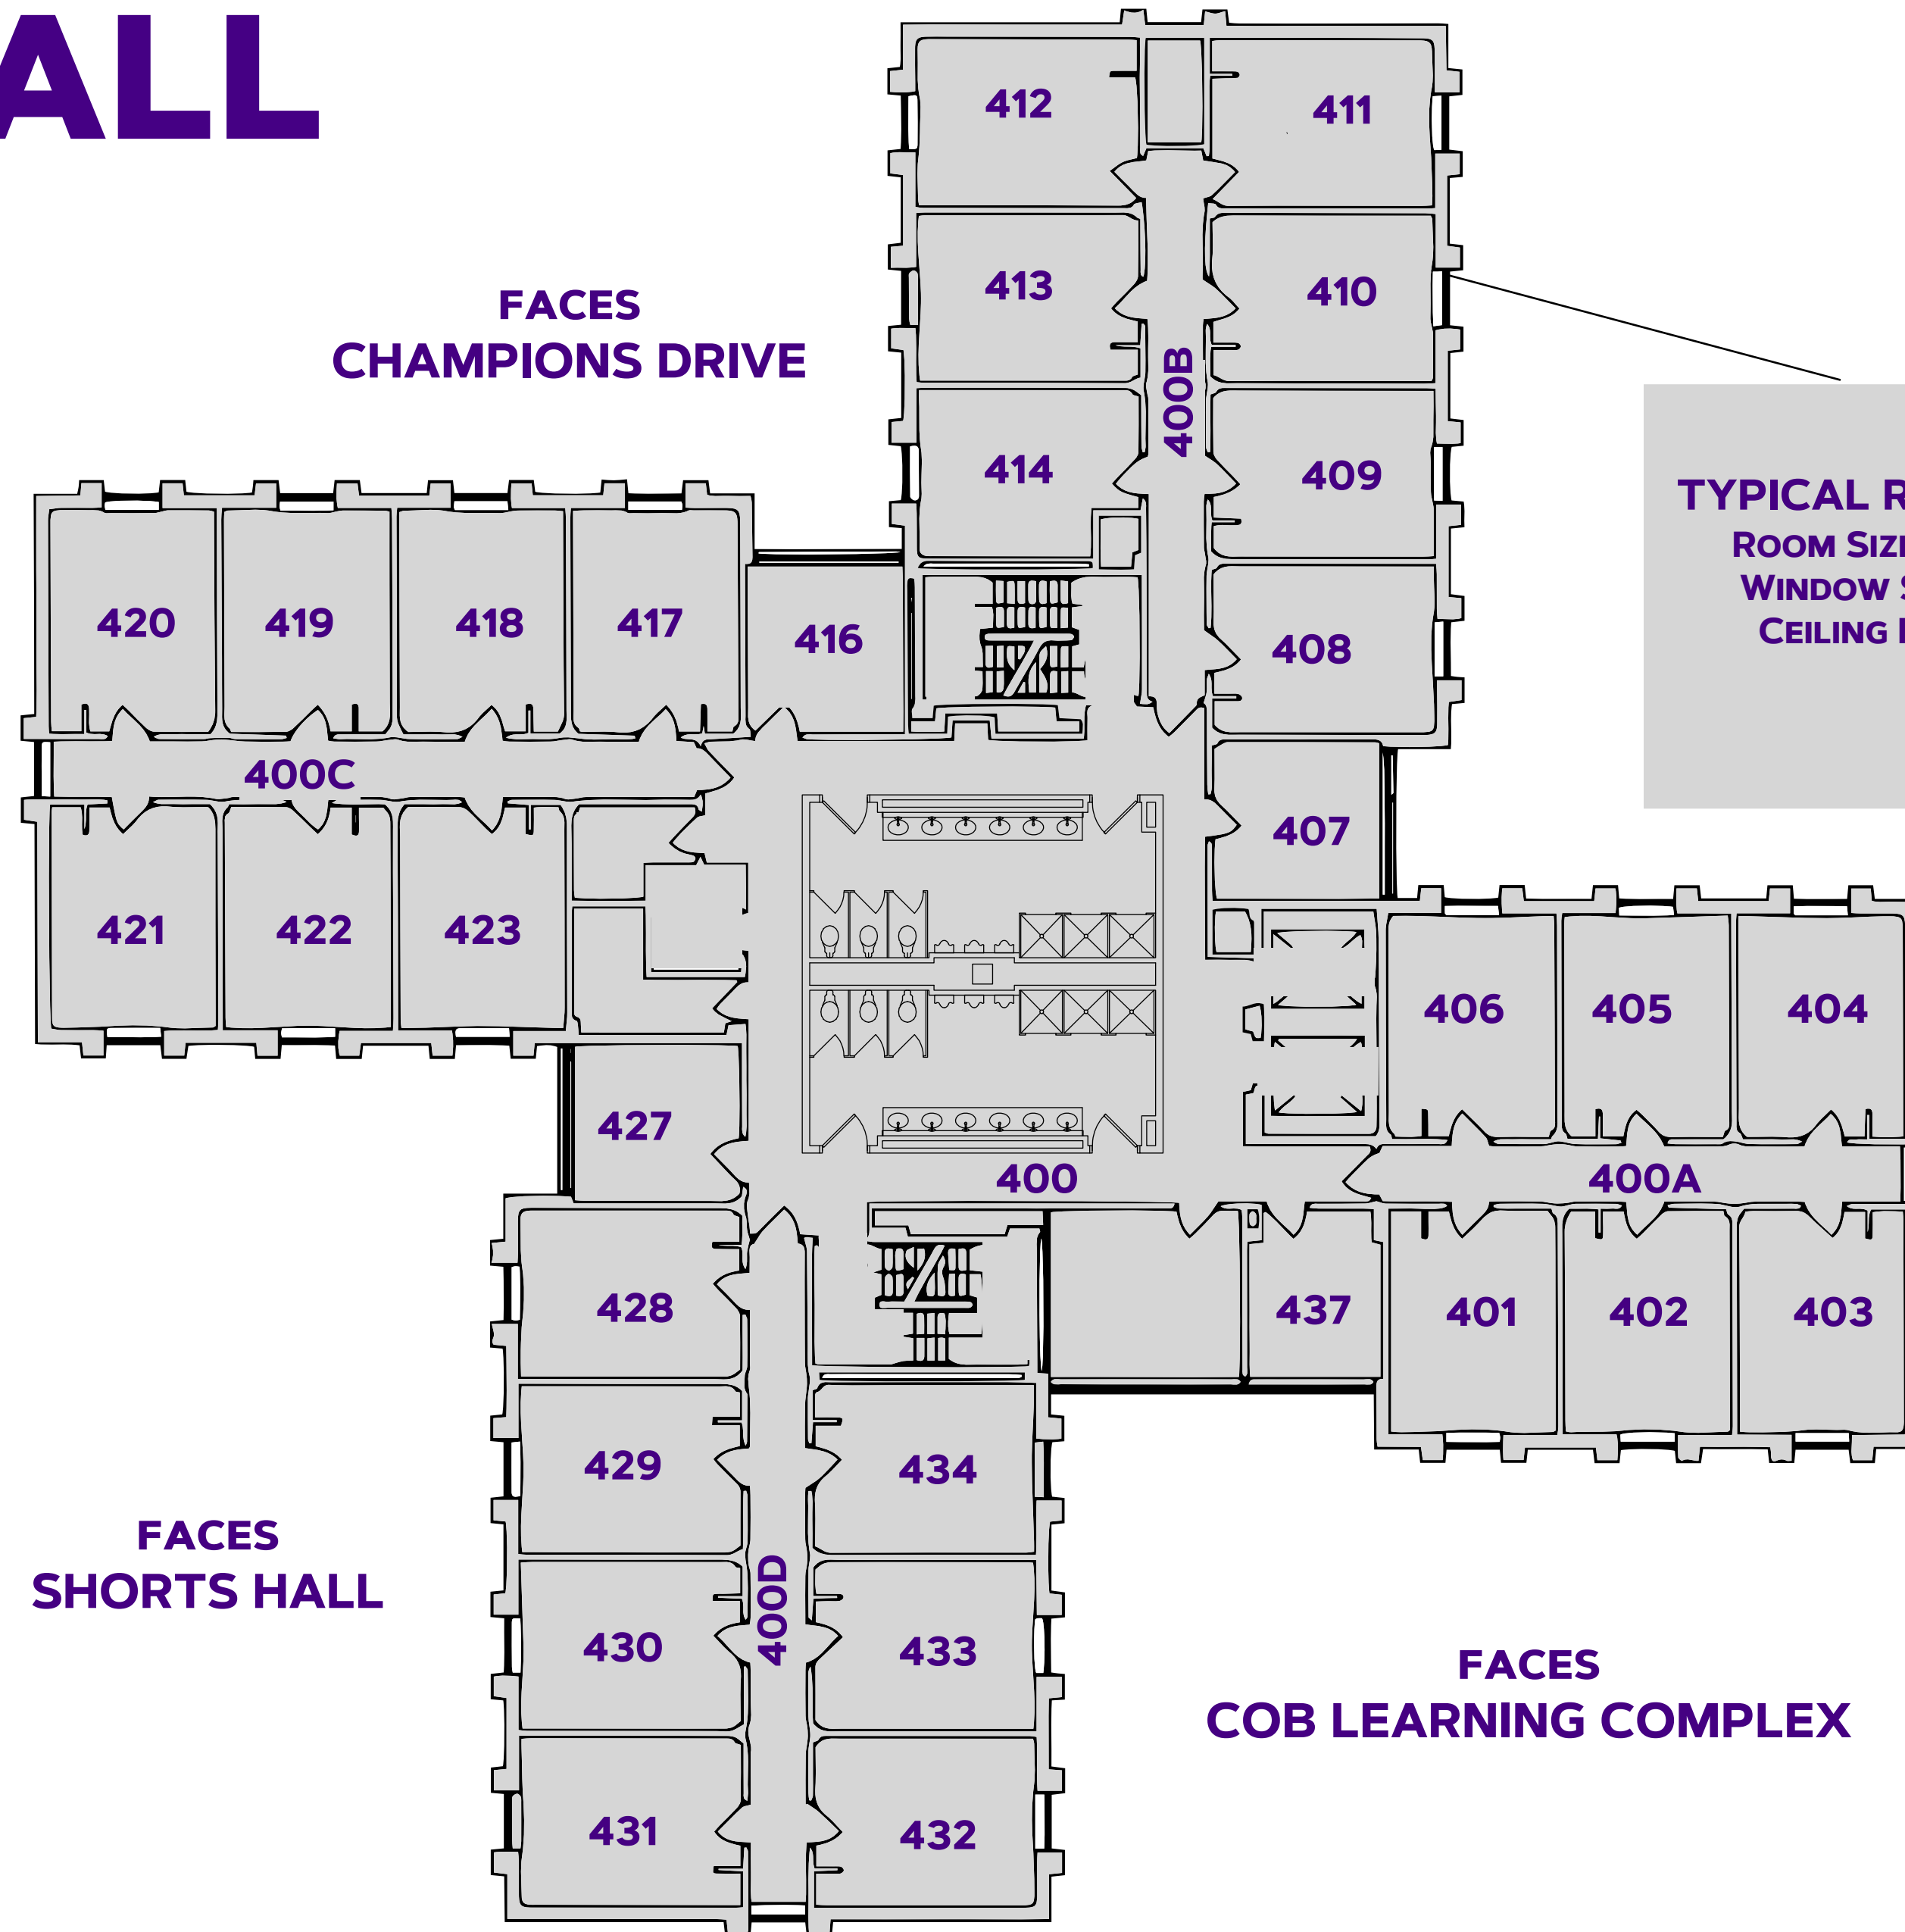

EAGLE HALL

FOURTH FLOOR

#DukesLiveClose
 #DukesLiveSupported
 #DukesLIVEON

TYPICAL ROOM SPECS
 ROOM SIZE: 15'5" x 9'3"
 WINDOW SIZE: 4' x 5'8"
 CEILING HEIGHT: 8'3"

FACES
 CHAMPIONS DRIVE

FACES
 SHOWKER HALL

FACES
 SHORTS HALL

FACES
 COB LEARNING COMPLEX

ROOM FURNITURE:
 - BEDS, CHAIRS, DESKS, DRAWERS
 - BUILT-IN WARDROBES

UPDATED AS OF 6/30/20

FOR MORE INFORMATION ON HALLS VISIT:
WWW.JMU.EDU/ORL/OUR-RESIDENCE-HALLS/INDEX.SHTML