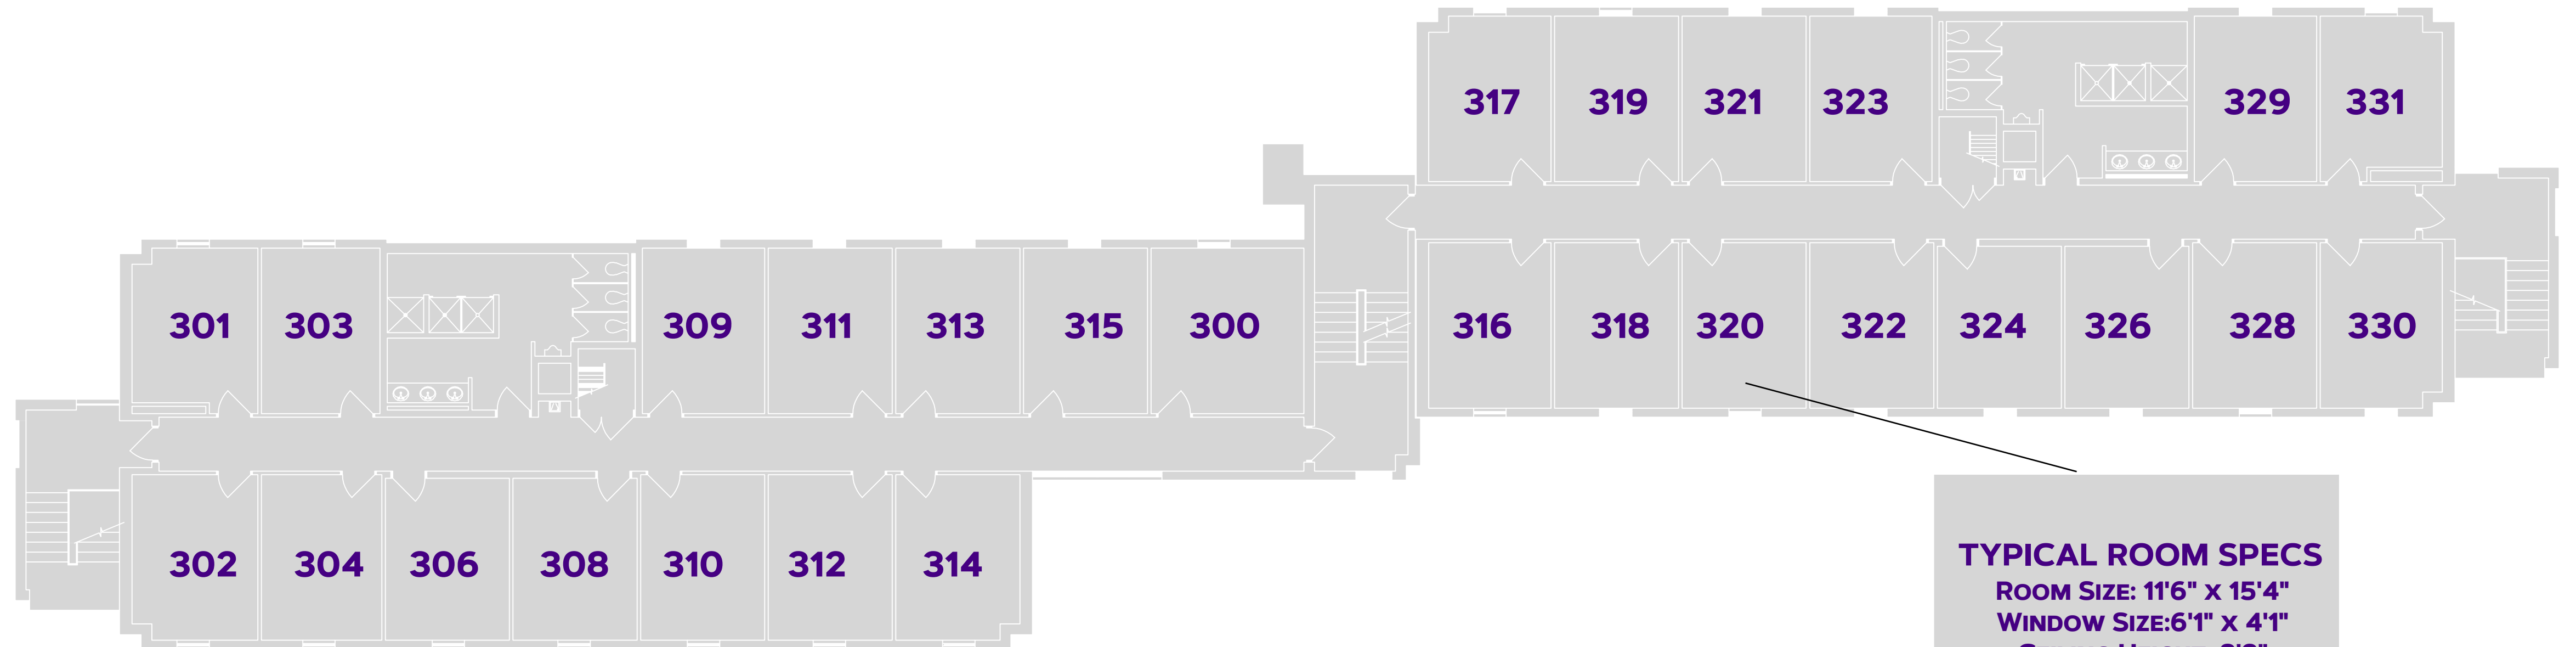

BELL HALL

THIRD FLOOR

#DukesLiveClose
#DukesLiveSupported
#DukesLIVEON

FACES
MARTIN LUTHER KING, JR. WAY

FACES
HILLSIDE FIELD

TYPICAL ROOM SPECS
ROOM SIZE: 11'6" x 15'4"
WINDOW SIZE: 6'1" x 4'1"
CEILING HEIGHT: 8'3"

ROOM FURNITURE:
- BEDS, CHAIRS, DESKS, DRAWERS
- FREE-STANDING WARDROBES

UPDATED AS OF 6/30/20

FOR MORE INFORMATION ON HALLS VISIT:
WWW.JMU.EDU/ORL/OUR-RESIDENCE-HALLS/INDEX.SHTML