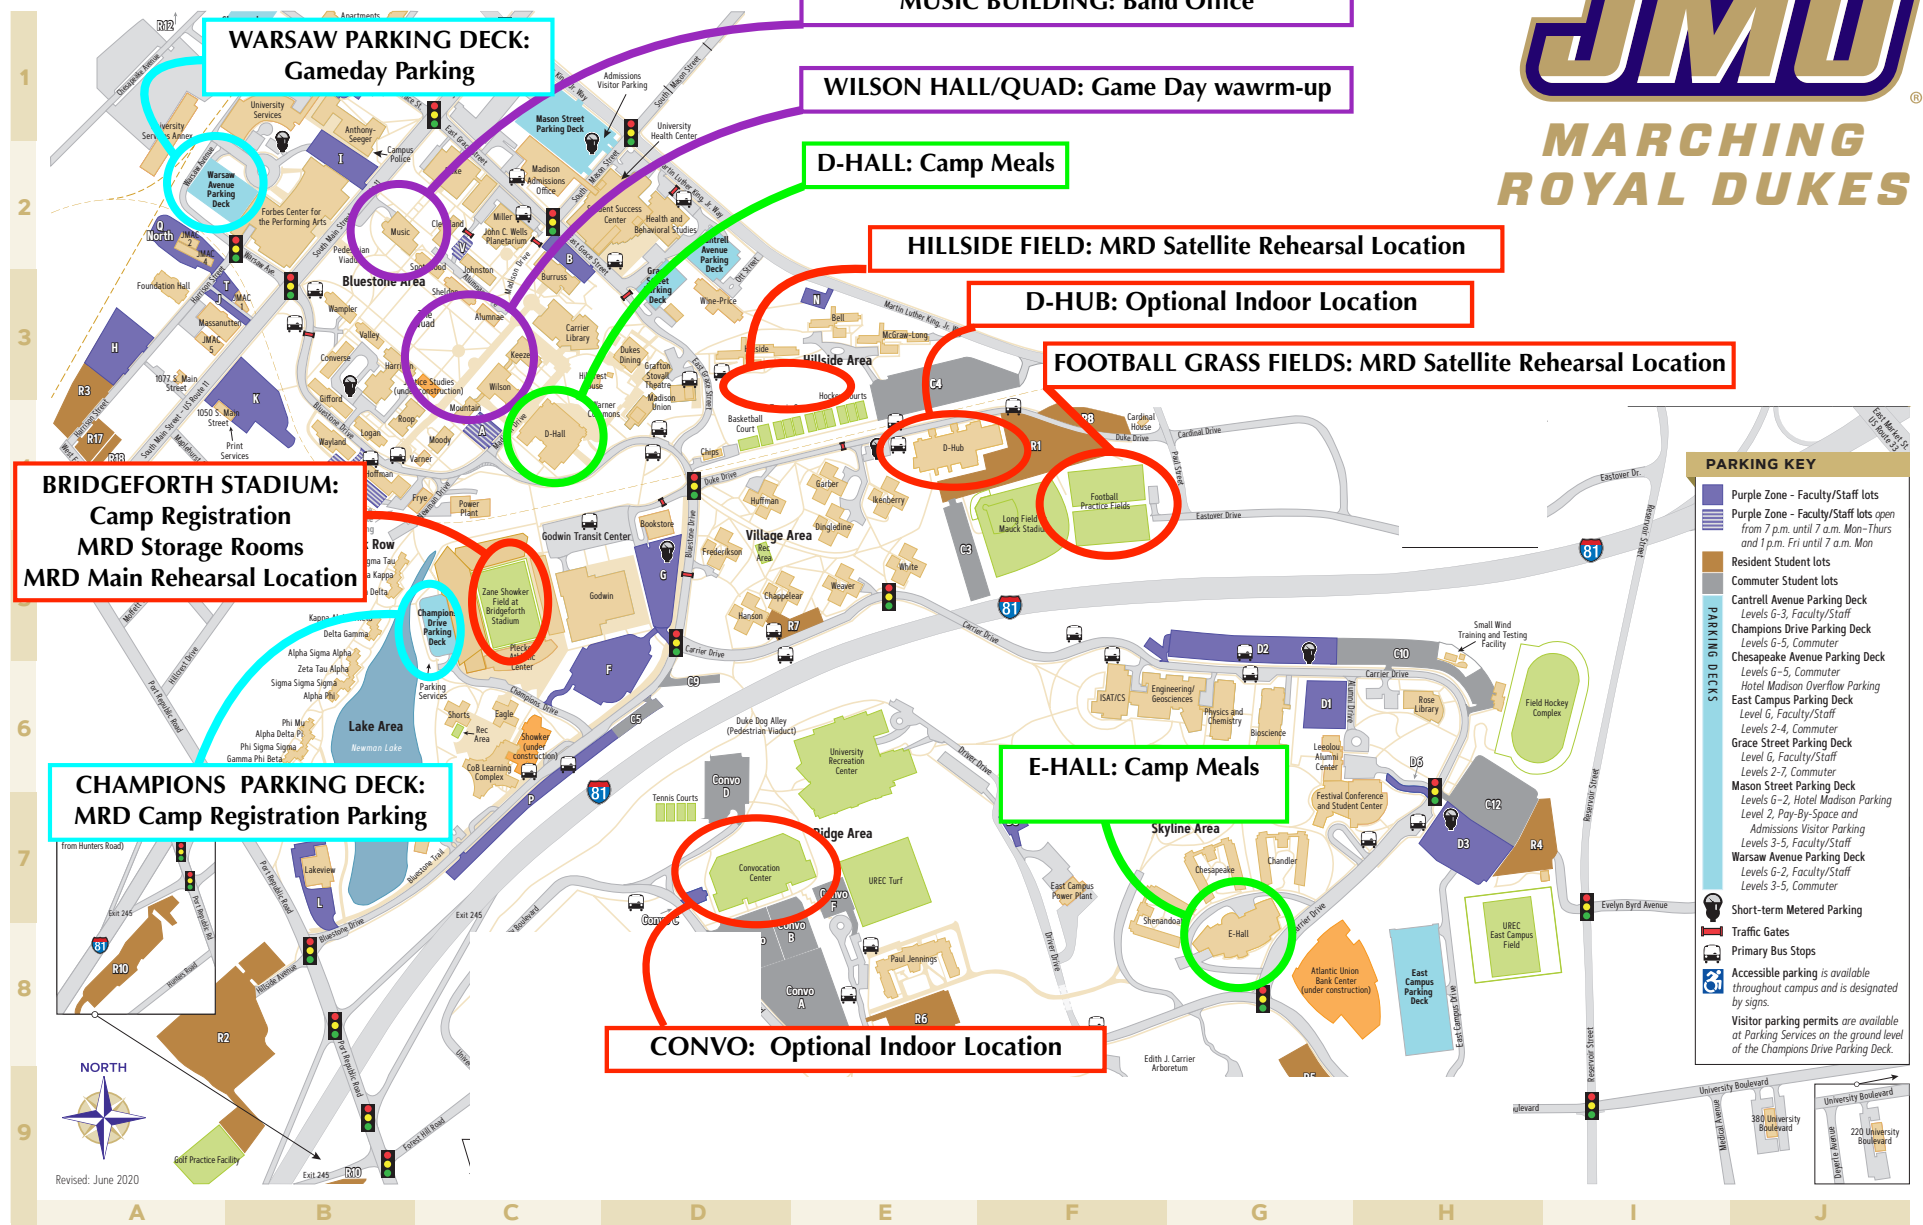

**MUSIC BUILDING: Band Office**

**WARSAW PARKING DECK: Gameday Parking**

**WILSON HALL/QUAD: Game Day wawrm-up**

**D-HALL: Camp Meals**

**HILLSIDE FIELD: MRD Satellite Rehearsal Location**

**D-HUB: Optional Indoor Location**

**FOOTBALL GRASS FIELDS: MRD Satellite Rehearsal Location**

**BRIDGFORTH STADIUM: Camp Registration MRD Storage Rooms MRD Main Rehearsal Location**

**CHAMPIONS PARKING DECK: MRD Camp Registration Parking**

**E-HALL: Camp Meals**

**CONVO: Optional Indoor Location**

**PARKING KEY**

- Purple Zone - Faculty/Staff lots
- Purple Zone - Faculty/Staff lots open from 7 p.m. until 7 a.m. Mon-Thurs and 1 p.m. Fri until 7 a.m. Mon
- Resident Student lots
- Commuter Student lots
- PARKING DECKS**
- Controll Avenue Parking Deck Levels G-3, Faculty/Staff
- Champions Drive Parking Deck Levels G-5, Commuter
- Chesapeake Avenue Parking Deck Levels G-5, Commuter
- East Campus Overflow Parking Hotel Madison Overlook Parking East Campus Parking Deck Level G, Faculty/Staff
- East Campus Parking Deck Levels 2-4, Commuter
- Grace Street Parking Deck Level G, Faculty/Staff
- Mason Street Parking Deck Levels 2-7, Commuter
- Warsaw Avenue Parking Deck Levels G-2, Faculty/Staff Levels 3-5, Commuter
- Short-term Metered Parking
- Traffic Gates
- Primary Bus Stops
- Accessible parking is available throughout campus and is designated by signs.
- Visitor parking permits are available at Parking Services on the ground level of the Champions Drive Parking Deck.