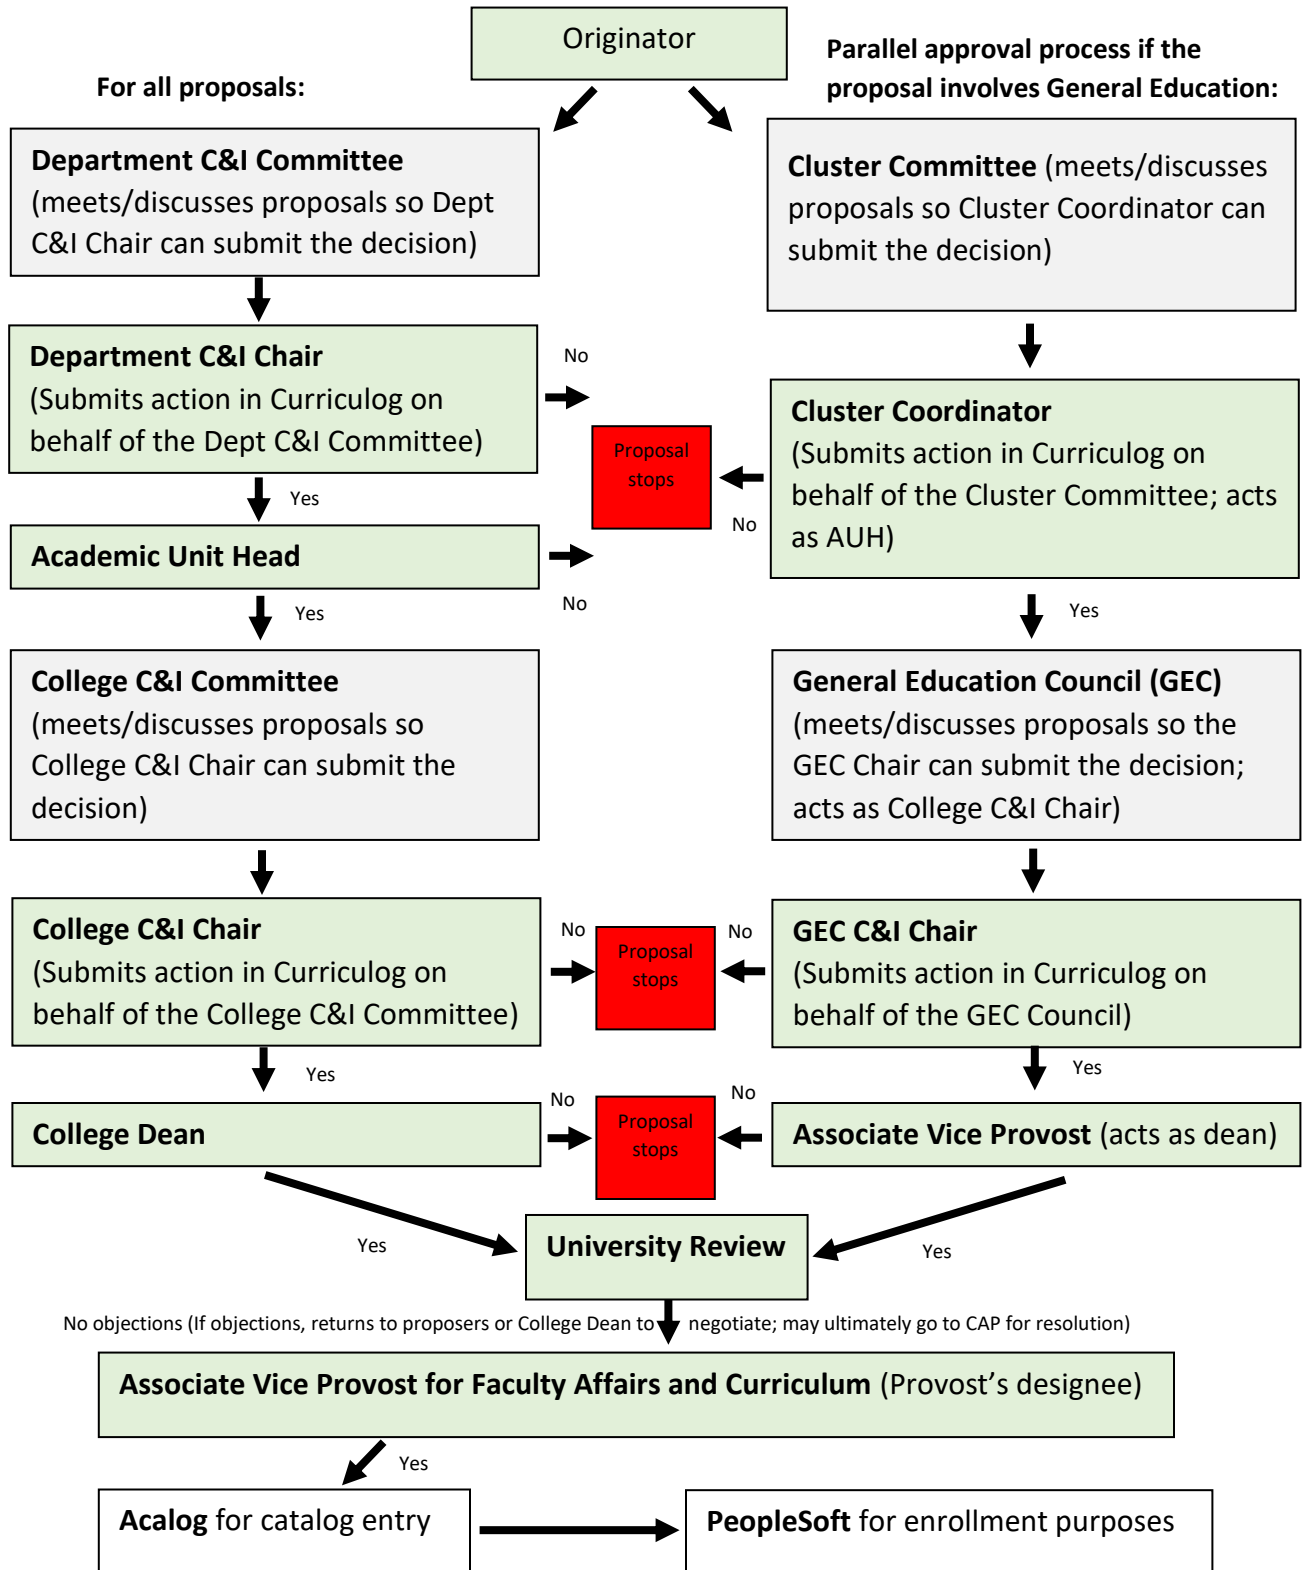

Curriculog Approval Process

(Including General Education Approval Process)

Green = Official Curriculog action that will progress or stop a proposal's progress