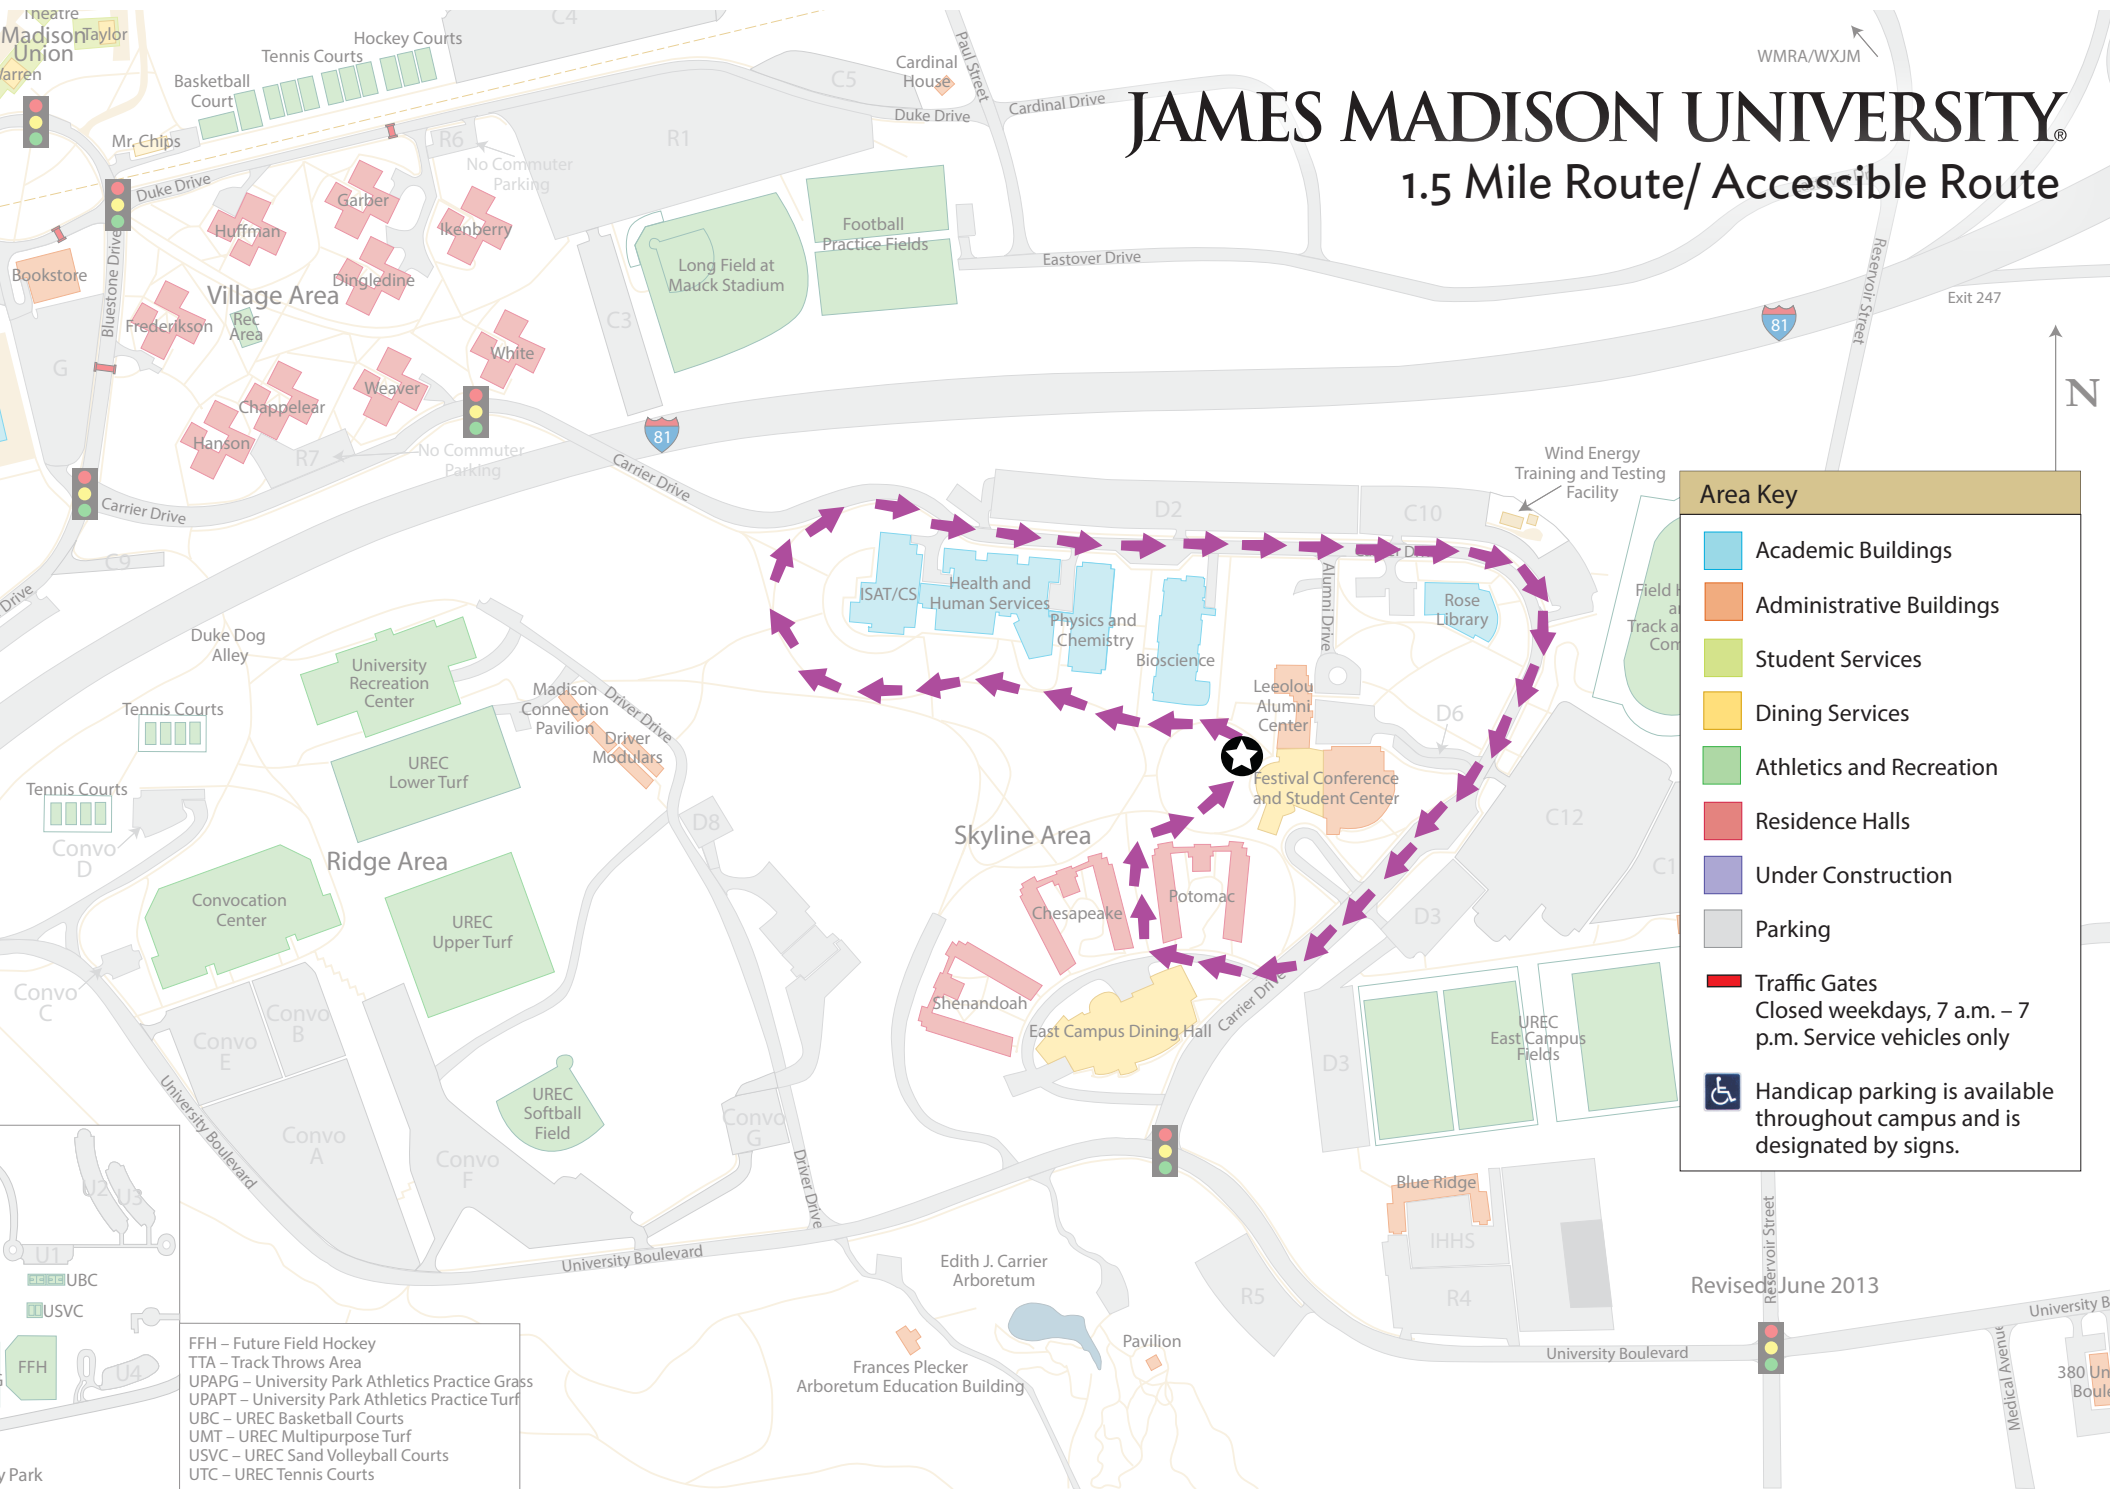

# JAMES MADISON UNIVERSITY®

## 1.5 Mile Route/ Accessible Route

**Area Key**

- Academic Buildings
- Administrative Buildings
- Student Services
- Dining Services
- Athletics and Recreation
- Residence Halls
- Under Construction
- Parking
- Traffic Gates  
Closed weekdays, 7 a.m. – 7 p.m. Service vehicles only
- ♿ Handicap parking is available throughout campus and is designated by signs.

FFH – Future Field Hockey  
 TTA – Track Throws Area  
 UPAPG – University Park Athletics Practice Grass  
 UPAPT – University Park Athletics Practice Turf  
 UBC – UREC Basketball Courts  
 UMT – UREC Multipurpose Turf  
 USVC – UREC Sand Volleyball Courts  
 UTC – UREC Tennis Courts