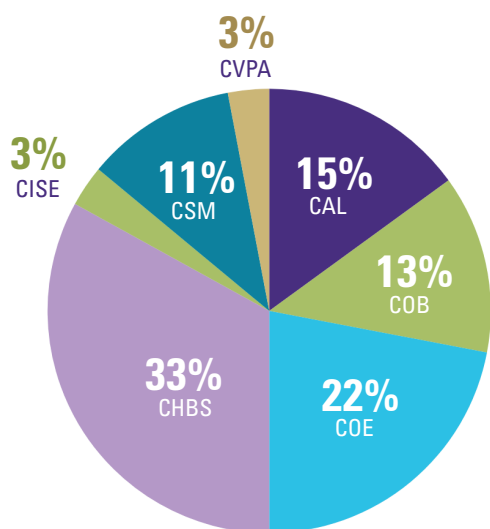

*Aug/Dec 2016 and May 2017 JMU undergraduates

TOP GRADUATE SCHOOLS – 4 or more Class of 2017 graduates attending

American University
Drexel University
Eastern Virginia Medical School
George Mason University
George Washington University
James Madison University
Jefferson College of Health Sciences
Liberty University

Lynchburg College
Marymount University
Old Dominion University
Radford University
Shenandoah University
Thomas Jefferson University
Towson University
University of Antwerp

University of Maryland
University of South Carolina
University of Tennessee
University of Virginia
Virginia Commonwealth University
Virginia Polytechnic Institute and State University

What we know about

86%

of recent grads

**% BY COLLEGE
959 GRADUATES IN GRADUATE SCHOOL**

WHERE DO JMU GRADUATES GO TO GRADUATE SCHOOL?

68%
Stay in Virginia

3%
Washington DC

27%
United States
(Outside of VA)

2%
International

DIVERSITY OF GRADUATE SCHOOLS

Appalachian State University
Boston Conservatory at Berklee
Boston University
Bowling Green State University
Brown University
Cambridge University
Clemson University
Colorado State University
Duke University
Emory University
Florida State University
Gallaudet University
Georgetown University
Harvard University

Indiana University
King Saud University
Loyola University
Minnesota State University
North Carolina State University
Peabody Conservatory
Rensselaer Polytechnic Institute
Savannah College of Art and Design
Seton Hall University
Stanford University
Texas A & M University
Tulane University
University of Connecticut
University of Edinburgh

University of Mass. Amherst
University of Montana
University of Oklahoma
University of Southern California
University of St. Andrews
University of St. Augustine
Vanderbilt University
Villanova University
Wake Forest University
Wesley College
West Virginia University
Westminster Choir College
Widener University
Yale University - Institute of Sacred Music

Attending schools in **43** states & DC and **11** countries

STUDENTS ATTEND 242 UNIQUE GRADUATE SCHOOLS, 36 MEDICAL SCHOOLS, 19 LAW SCHOOLS