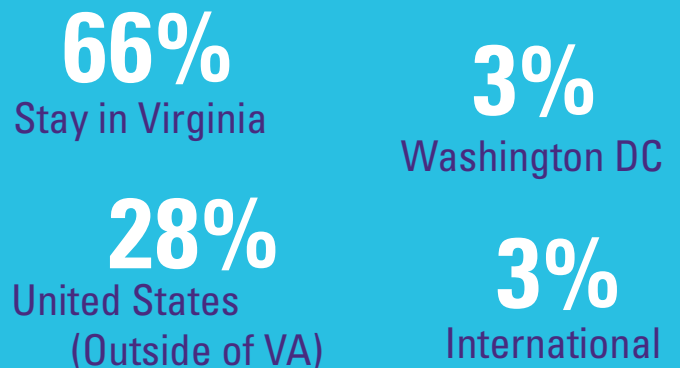

WHERE DO JMU STUDENTS GO TO GRADUATE SCHOOL?

DIVERSITY OF GRADUATE SCHOOLS

Abilene Christian University	North Carolina State University	University of Alaska – Fairbanks
Baylor University	Northeastern University	University of California – Berkeley
Boston University	Penn State University	University of California – Los Angeles
Columbia University	Queens College	University of Edinburgh
Cornell University	Rider University	University of Hartford
Duke University	Royal Conservatoire of Scotland	University of Nebraska
Edinburgh Napier University	Seton Hall University	University of New Mexico
Florida Institute of Technology	Syracuse University	University of New South Wales
Georgia Institute of Technology	Texas A & M University	University of North Carolina at Chapel Hill
Indiana University – Bloomingdale	Texas Tech University	University of St. Andrews
Iowa State University	The Hebrew University of Jerusalem	University of Wyoming
Johns Hopkins University	Towson University	Villanova University
La Salle University	University College London	Wake Forest University
Loyola University – Chicago	University of Alabama	Washington State University

Attending schools in **43** states & DC and **11** countries

STUDENTS ATTEND 271 UNIQUE GRADUATE SCHOOLS, 31 MEDICAL SCHOOLS, 20 LAW SCHOOLS