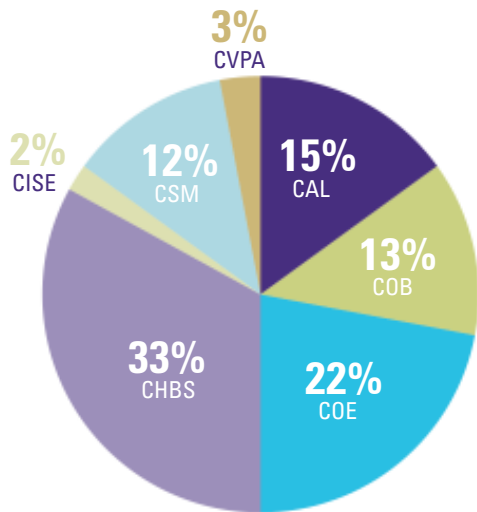

**% BY COLLEGE
905 GRADUATES ARE
ATTENDING GRADUATE SCHOOL**