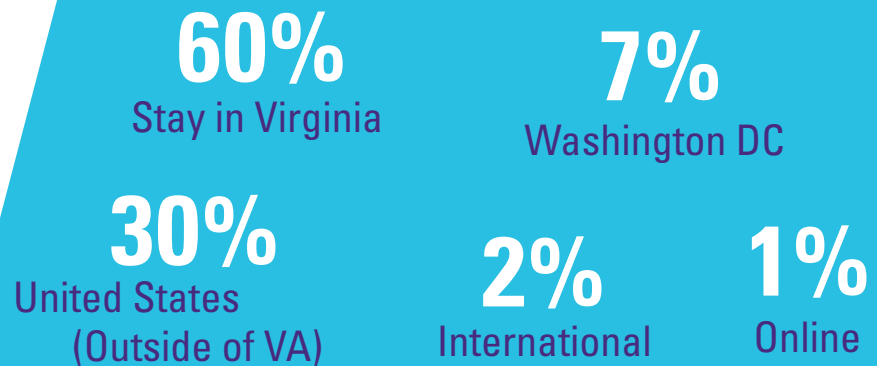

WHERE DO JMU STUDENTS GO TO WORK?

DIVERSITY OF EMPLOYERS

Alphabet	GRAPHEK Design Studio
American Airlines	Hyatt Hotels Corporation
Bloomberg BNA	Jacobs Engineering Group
Cisco Systems	JP Morgan Chase
DAVIS Construction	Kohl's Department Stores
Defense Intelligence Agency	Loreal USA
Duke Energy	Massachusetts General Hospital
Ellen DeGeneres Show	Merck & Company
ESPN	NASA Langley Research Center
Federal Bureau of Investigation	National Geospatial Intelligence Agency
Fleishman Hillard	NBA – National Basketball Assoc.
Forbes	NeoGenomics Laboratories
Fredericksburg Ballet	Nestle USA
GE Power	PepsiCo-Frito Lay

Pfizer Pharmaceutical
Philadelphia Youth Orchestra
Psychiatric Rehabilitation Services
Quinn Evans Architects
Revlon
Rocky Mtn Repertory Theatre
Sentien Robotics
Simon & Schuster
Sony Pictures Entertainment
Thermo Fisher Scientific
US Census Bureau
Utah Conservation Corps
Veterinary Surgical Centers
WeddingWire

Employed by **1585** unique organizations in **42** states & DC **31** countries **6** continents

JMU student? Update your jobs, internships, and experiential activities at www.jmu.edu/cap/tellus