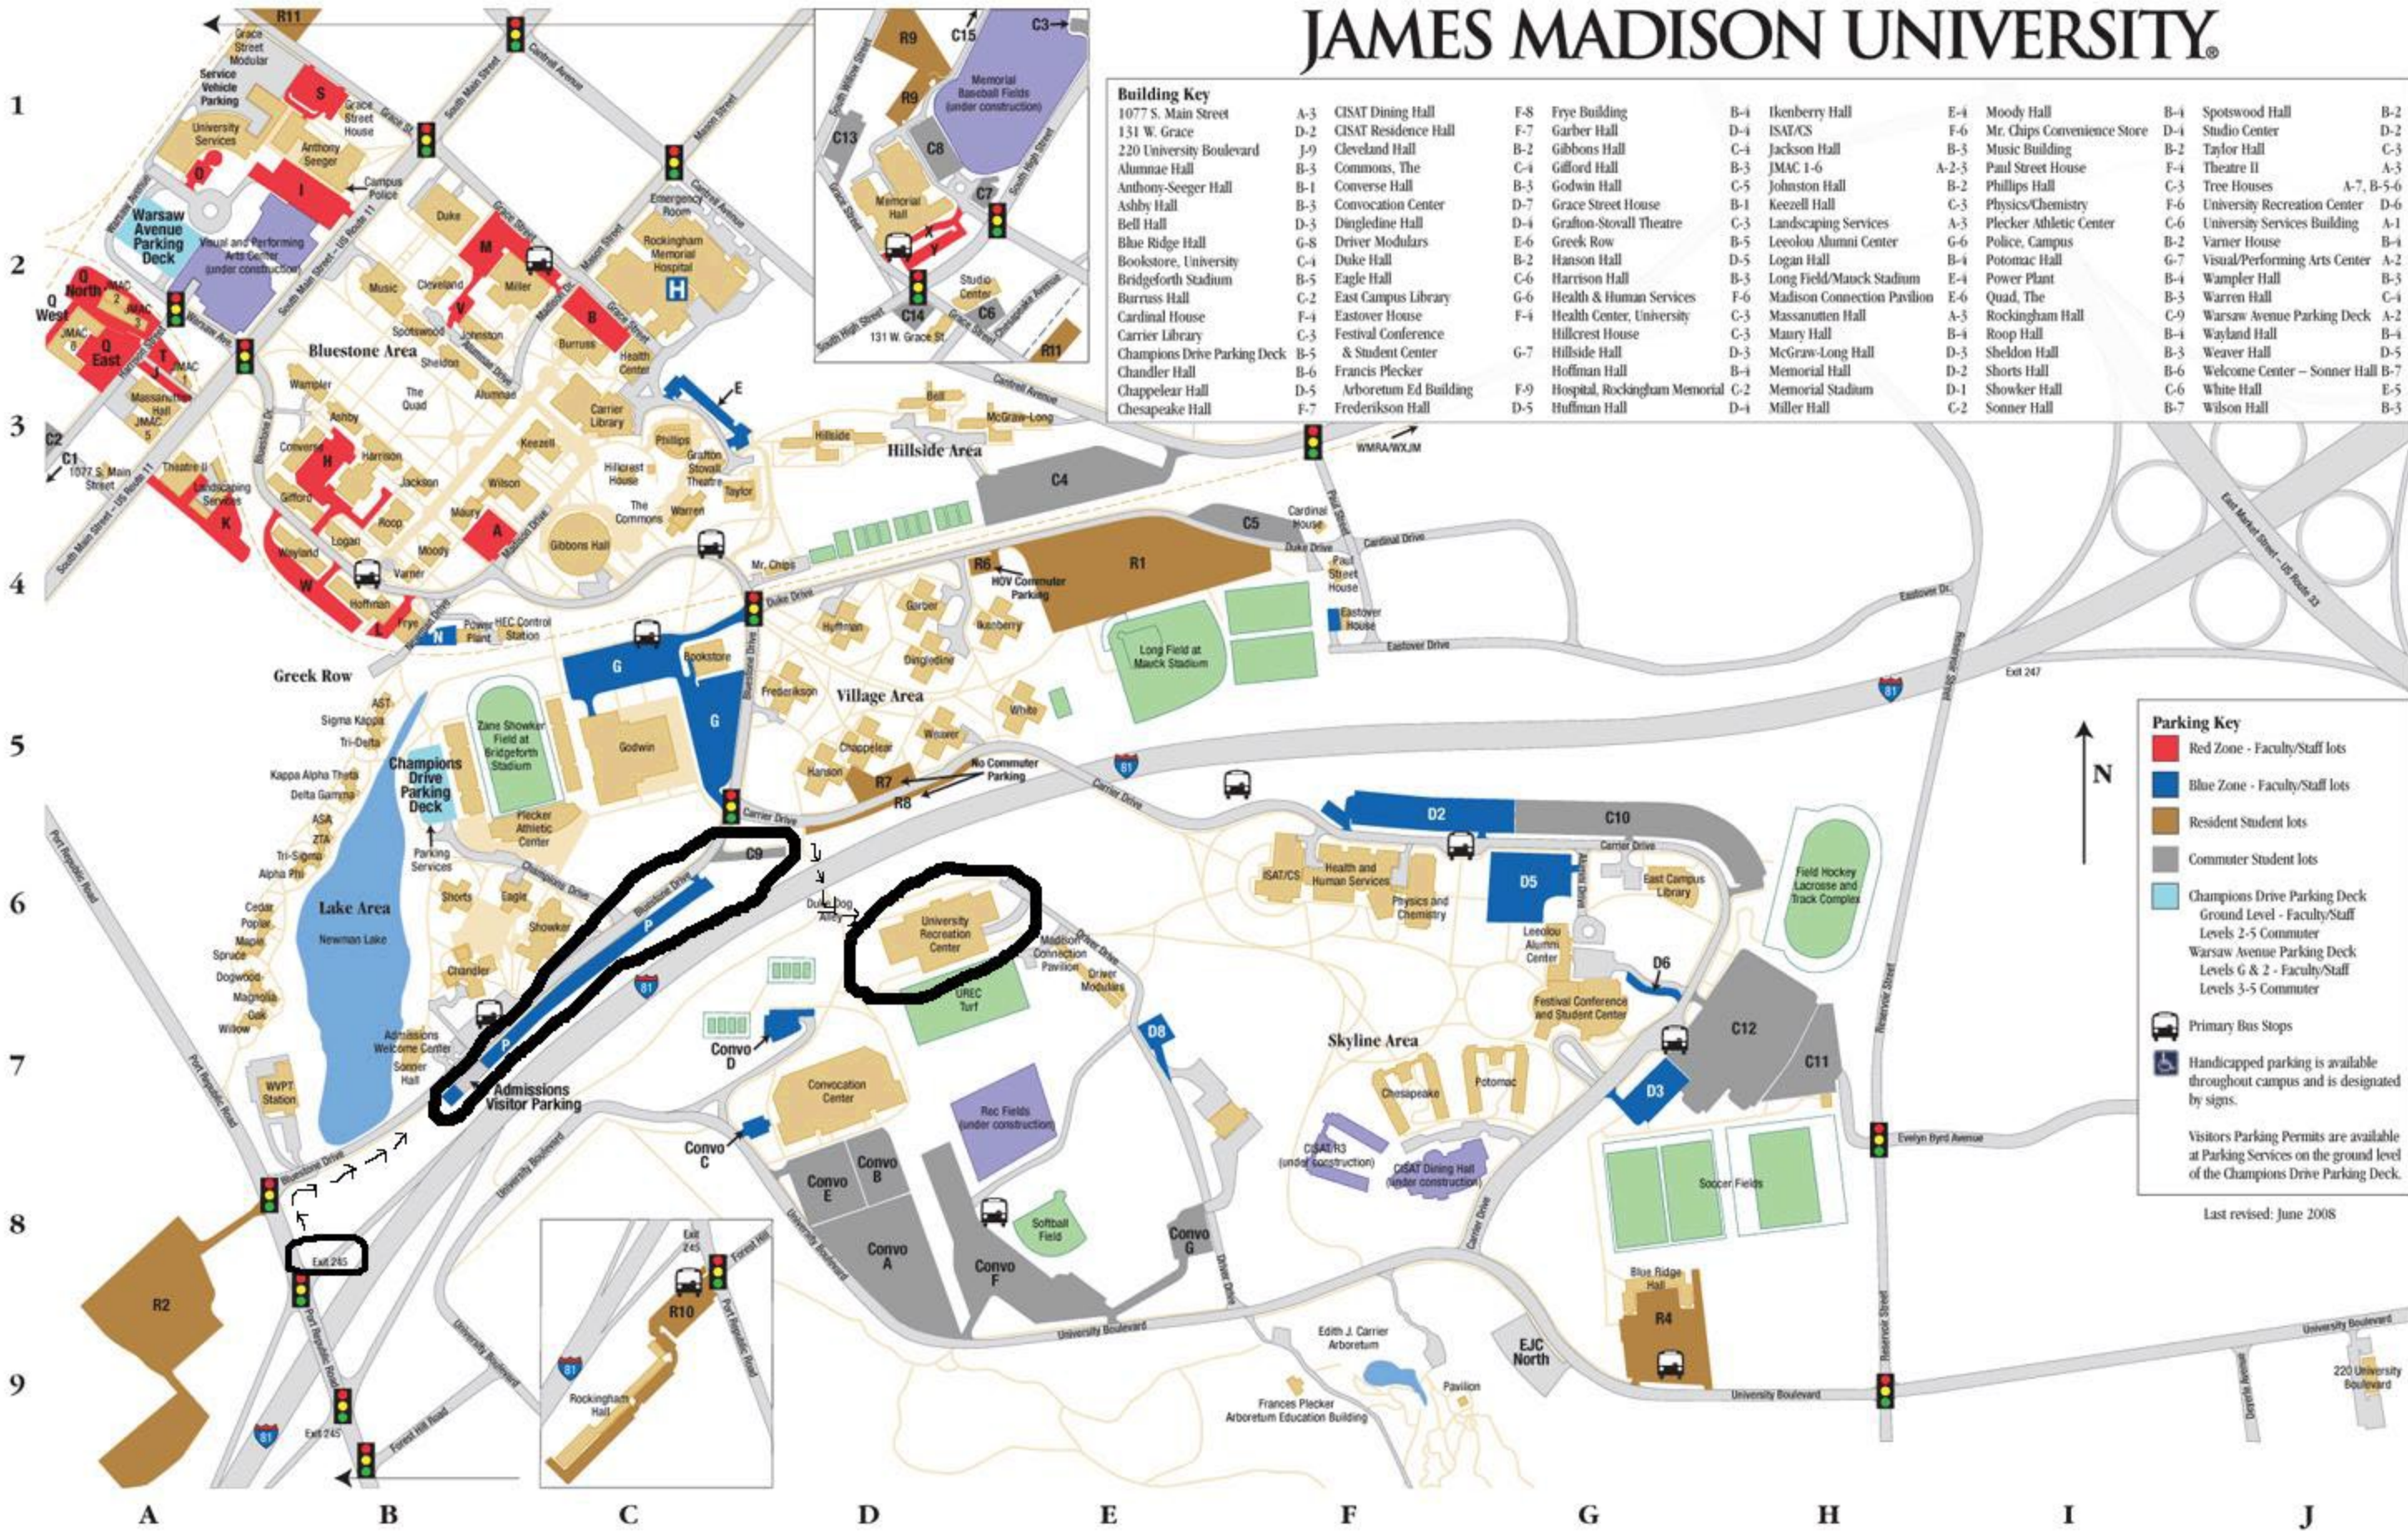

# JAMES MADISON UNIVERSITY

**Building Key**

1077 S. Main Street  
131 W. Grace  
220 University Boulevard  
Alumnae Hall  
Anthony-Seeger Hall  
Ashby Hall  
Bell Hall  
Blue Ridge Hall  
Bookstore, University  
Bridgforth Stadium  
Burruss Hall  
Cardinal House  
Carrier Library  
Champions Drive Parking Deck  
Chandler Hall  
Chappelle Hall  
Chesapeake Hall

A-3 CISAT Dining Hall  
D-2 CISAT Residence Hall  
J-9 Cleveland Hall  
B-3 Commons, The  
B-1 Converse Hall  
B-3 Convocation Center  
D-3 Dingleline Hall  
G-8 Driver Modulares  
C-4 Duke Hall  
B-5 Eagle Hall  
C-2 East Campus Library  
F-4 Eastover House  
C-3 Festival Conference & Student Center  
B-5 Francis Pecker  
D-5 Arboretum Ed Building  
F-7 Frederikson Hall

F-8 Frye Building  
F-7 Garber Hall  
B-2 Gibbons Hall  
C-4 Gifford Hall  
B-3 Godwin Hall  
D-7 Grace Street House  
D-4 Grafton-Stovall Theatre  
E-6 Greek Row  
B-2 Hanson Hall  
C-6 Harrison Hall  
G-6 Health & Human Services  
F-4 Health Center, University  
Hillcrest House  
G-7 Hillside Hall  
Hoffman Hall  
F-9 Hospital, Rockingham Memorial  
D-5 Huffman Hall

E-4 Moody Hall  
F-6 Mr. Chips Convenience Store  
B-3 Music Building  
A-2-3 Paul Street House  
B-2 Phillips Hall  
C-3 Physics/Chemistry  
A-3 Plecker Athletic Center  
G-6 Police, Campus  
B-4 Potomac Hall  
E-4 Power Plant  
E-6 Quad, The  
A-3 Rockingham Hall  
B-4 Roon Hall  
D-3 Sheldon Hall  
D-2 Shorts Hall  
D-1 Showker Hall  
C-2 Sonner Hall