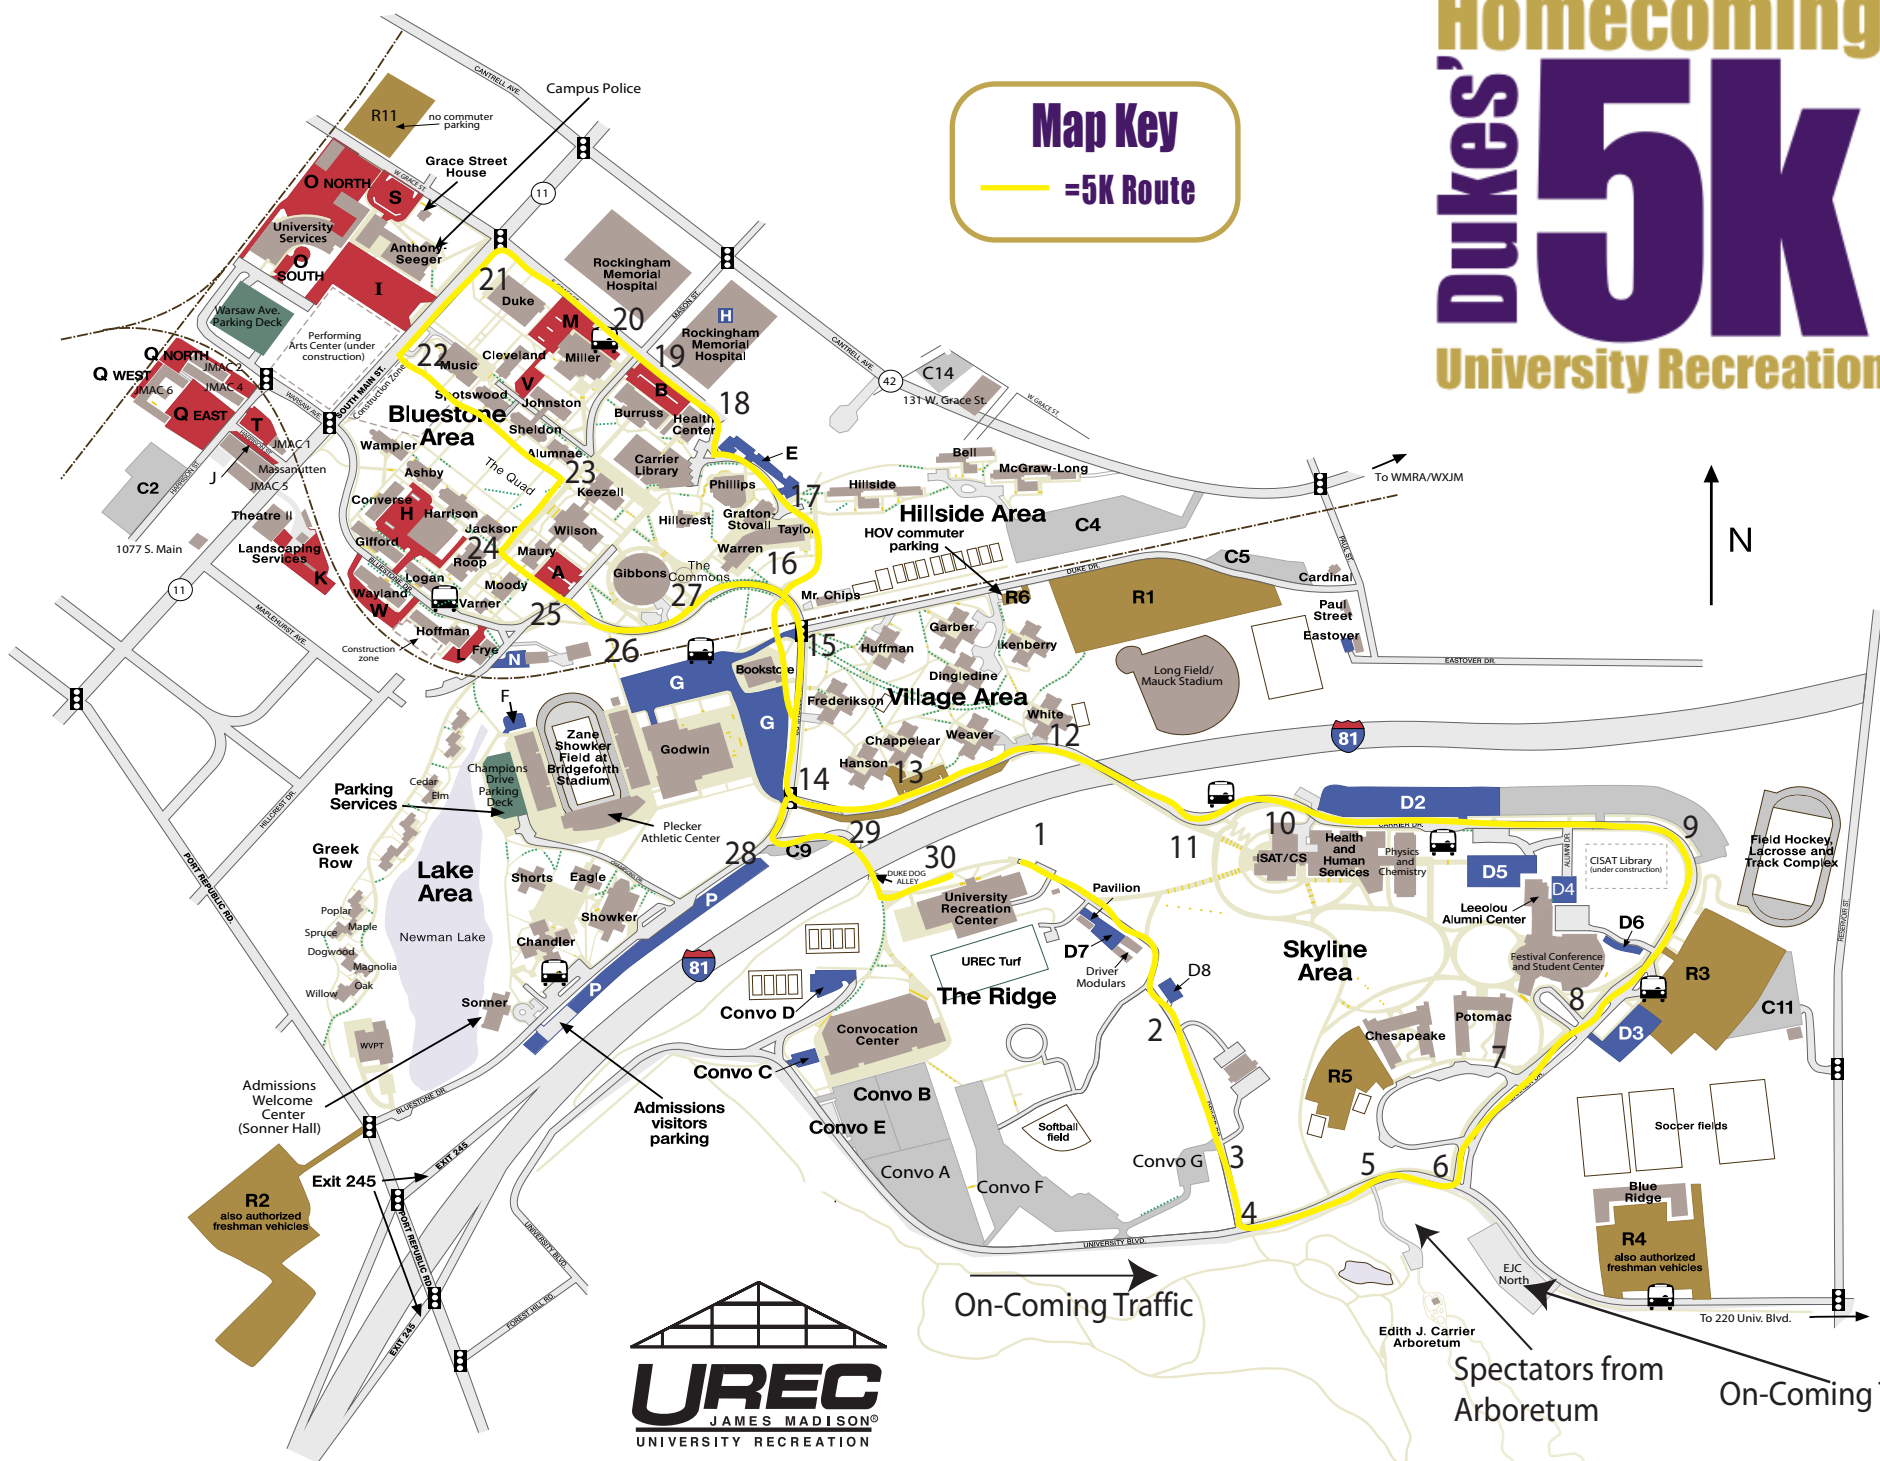

# Homecoming Dukes' 5k University Recreation

**Map Key**  
 =5K Route

On-Coming Traffic

Spectators from Arboretum

On-Coming Traffic

R2 also authorized freshman vehicles

R4 also authorized freshman vehicles