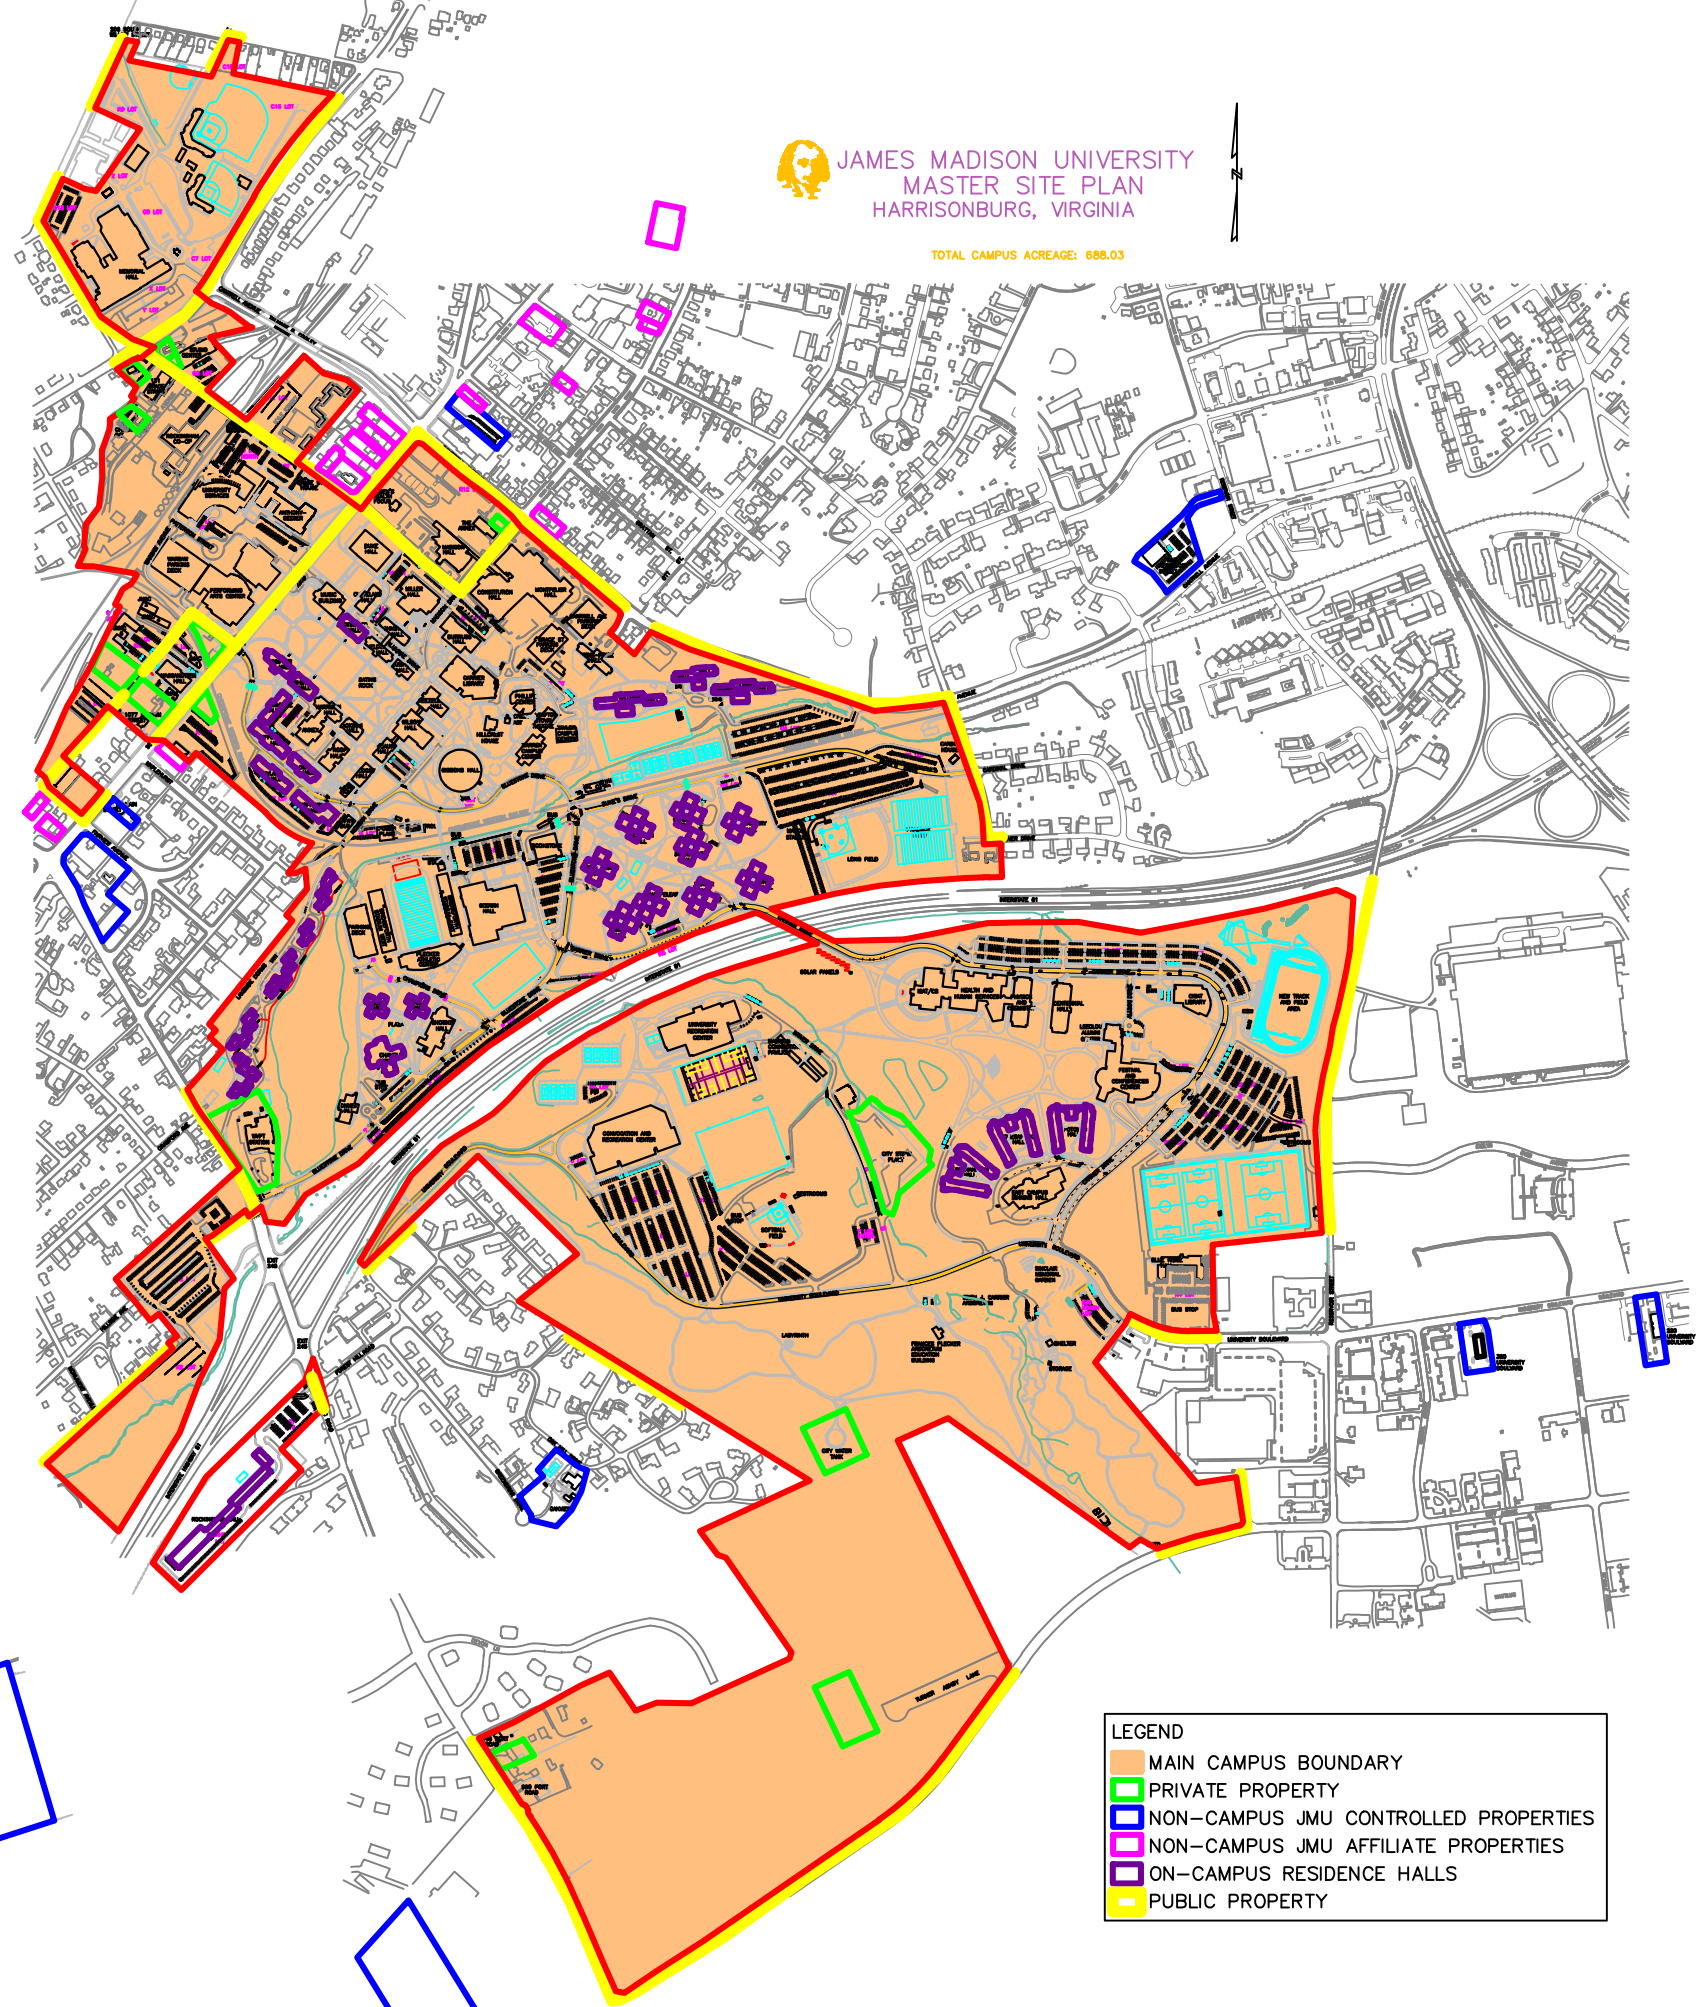

 JAMES MADISON UNIVERSITY
MASTER SITE PLAN
HARRISONBURG, VIRGINIA

TOTAL CAMPUS ACREAGE: 688.03

LEGEND	
	MAIN CAMPUS BOUNDARY
	PRIVATE PROPERTY
	NON-CAMPUS JMU CONTROLLED PROPERTIES
	NON-CAMPUS JMU AFFILIATE PROPERTIES
	ON-CAMPUS RESIDENCE HALLS
	PUBLIC PROPERTY