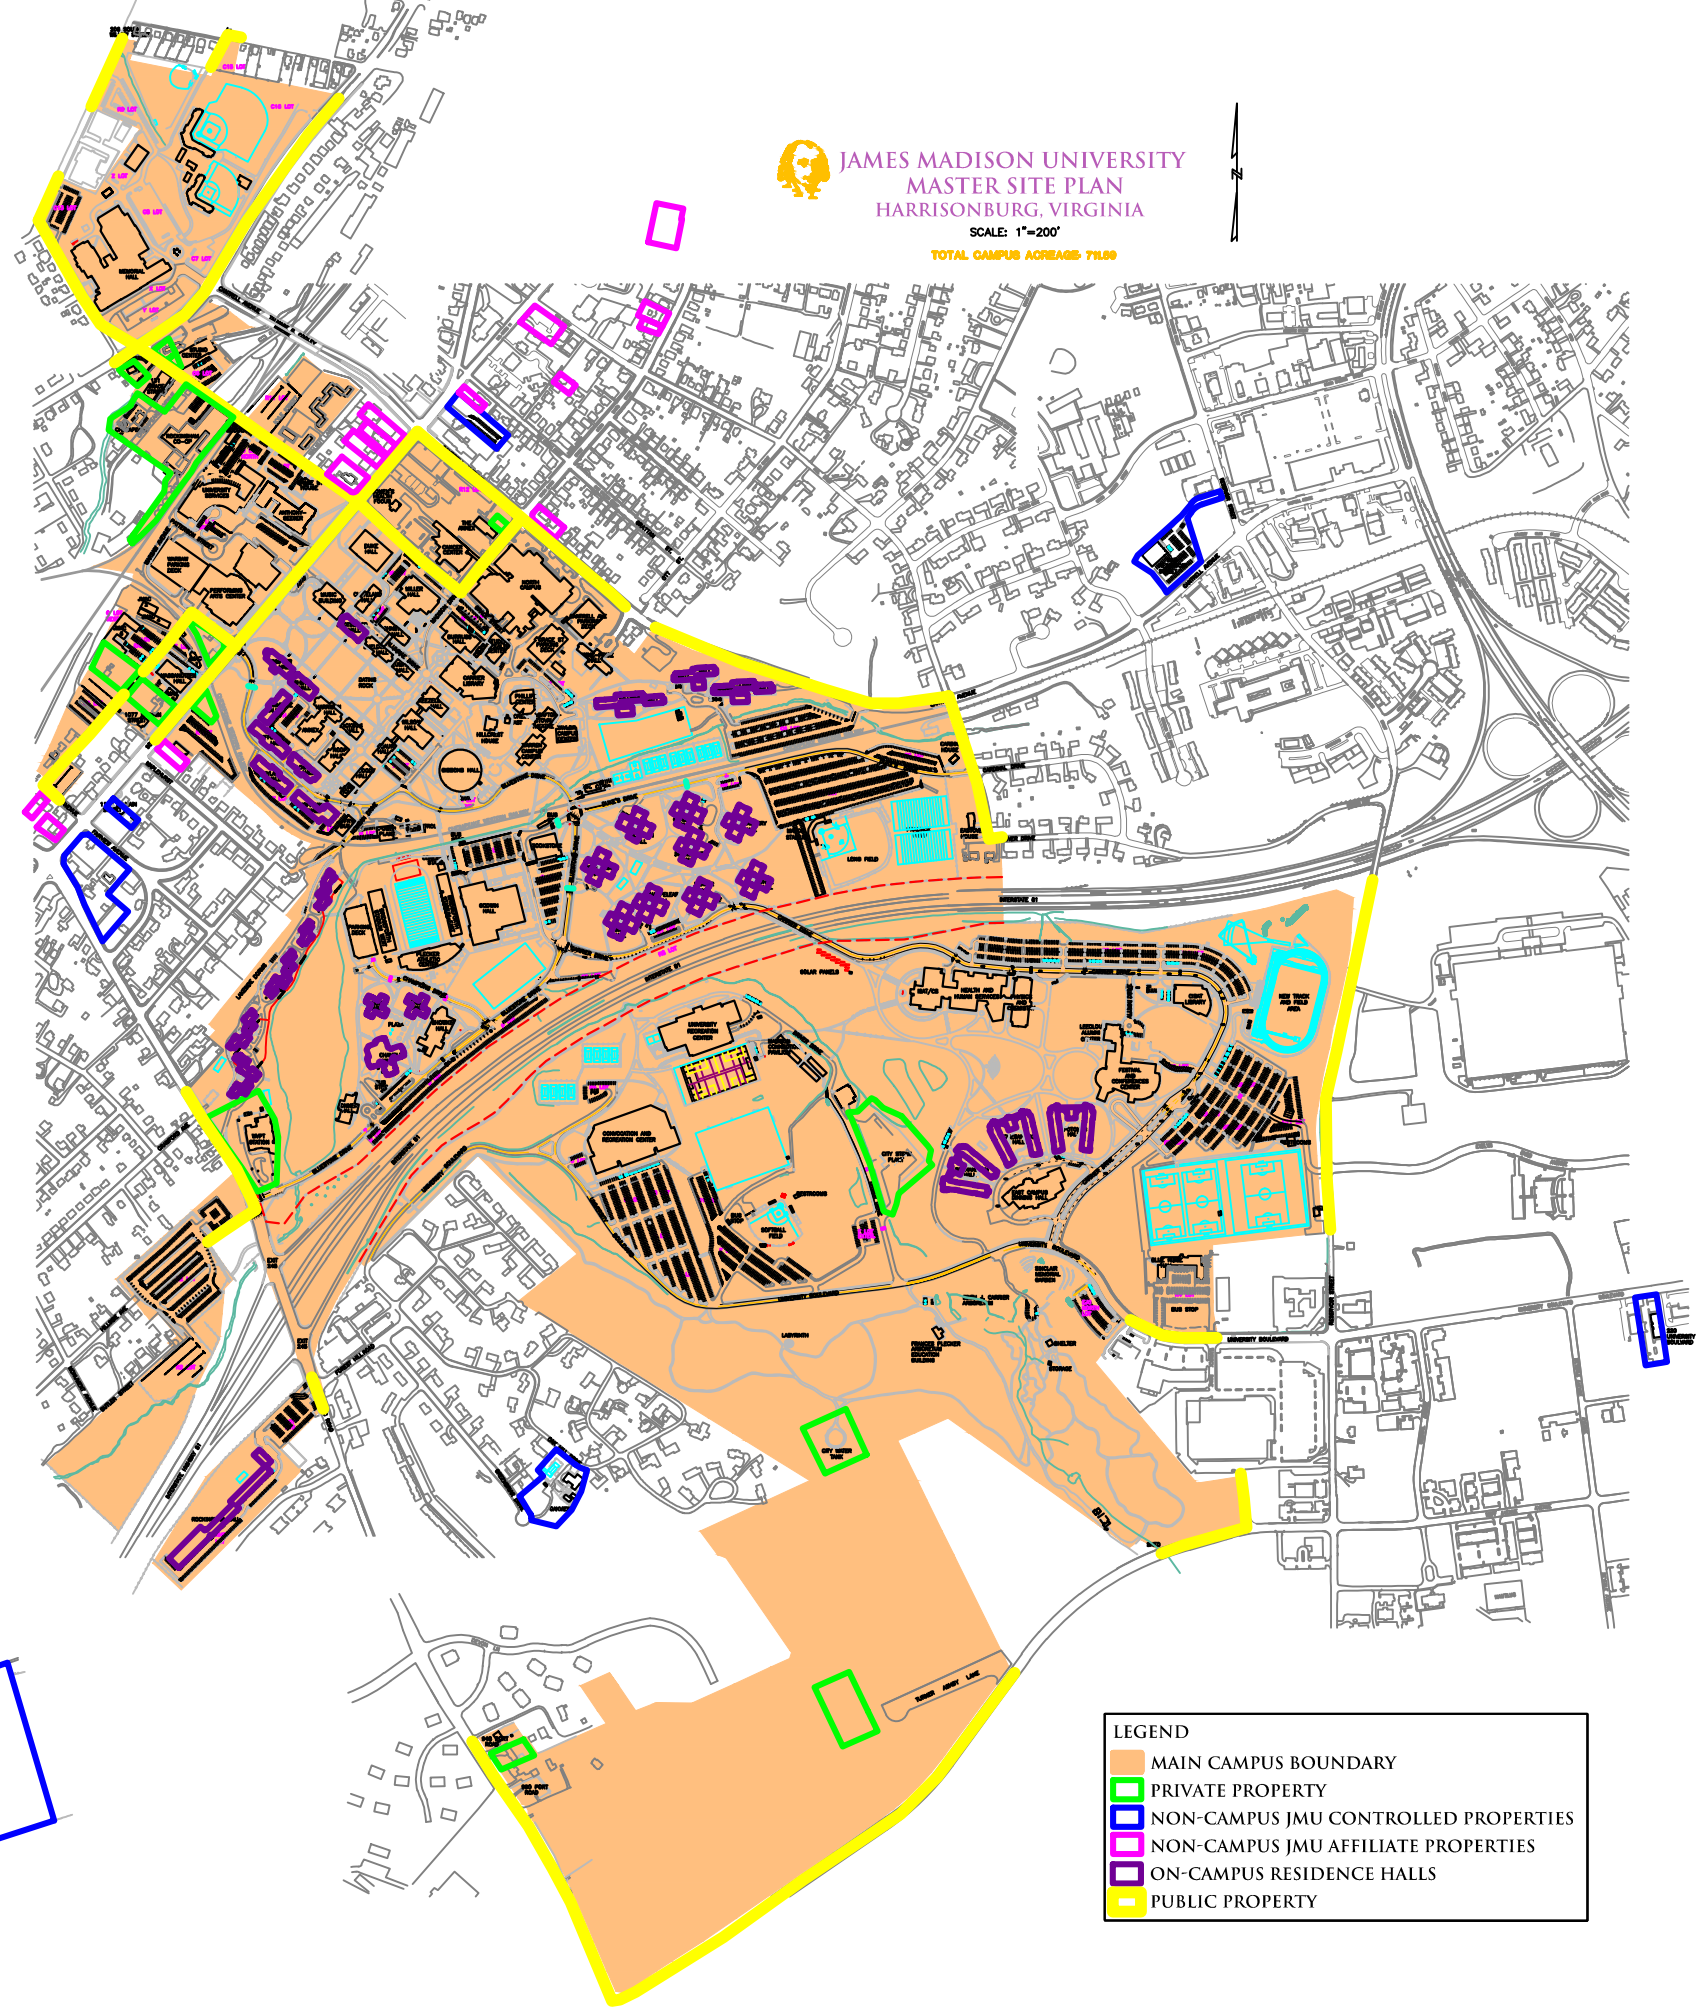

JAMES MADISON UNIVERSITY  
MASTER SITE PLAN  
HARRISONBURG, VIRGINIA

SCALE: 1"=200'

TOTAL CAMPUS ACREAGE: 71.69

LEGEND	
	MAIN CAMPUS BOUNDARY
	PRIVATE PROPERTY
	NON-CAMPUS JMU CONTROLLED PROPERTIES
	NON-CAMPUS JMU AFFILIATE PROPERTIES
	ON-CAMPUS RESIDENCE HALLS
	PUBLIC PROPERTY