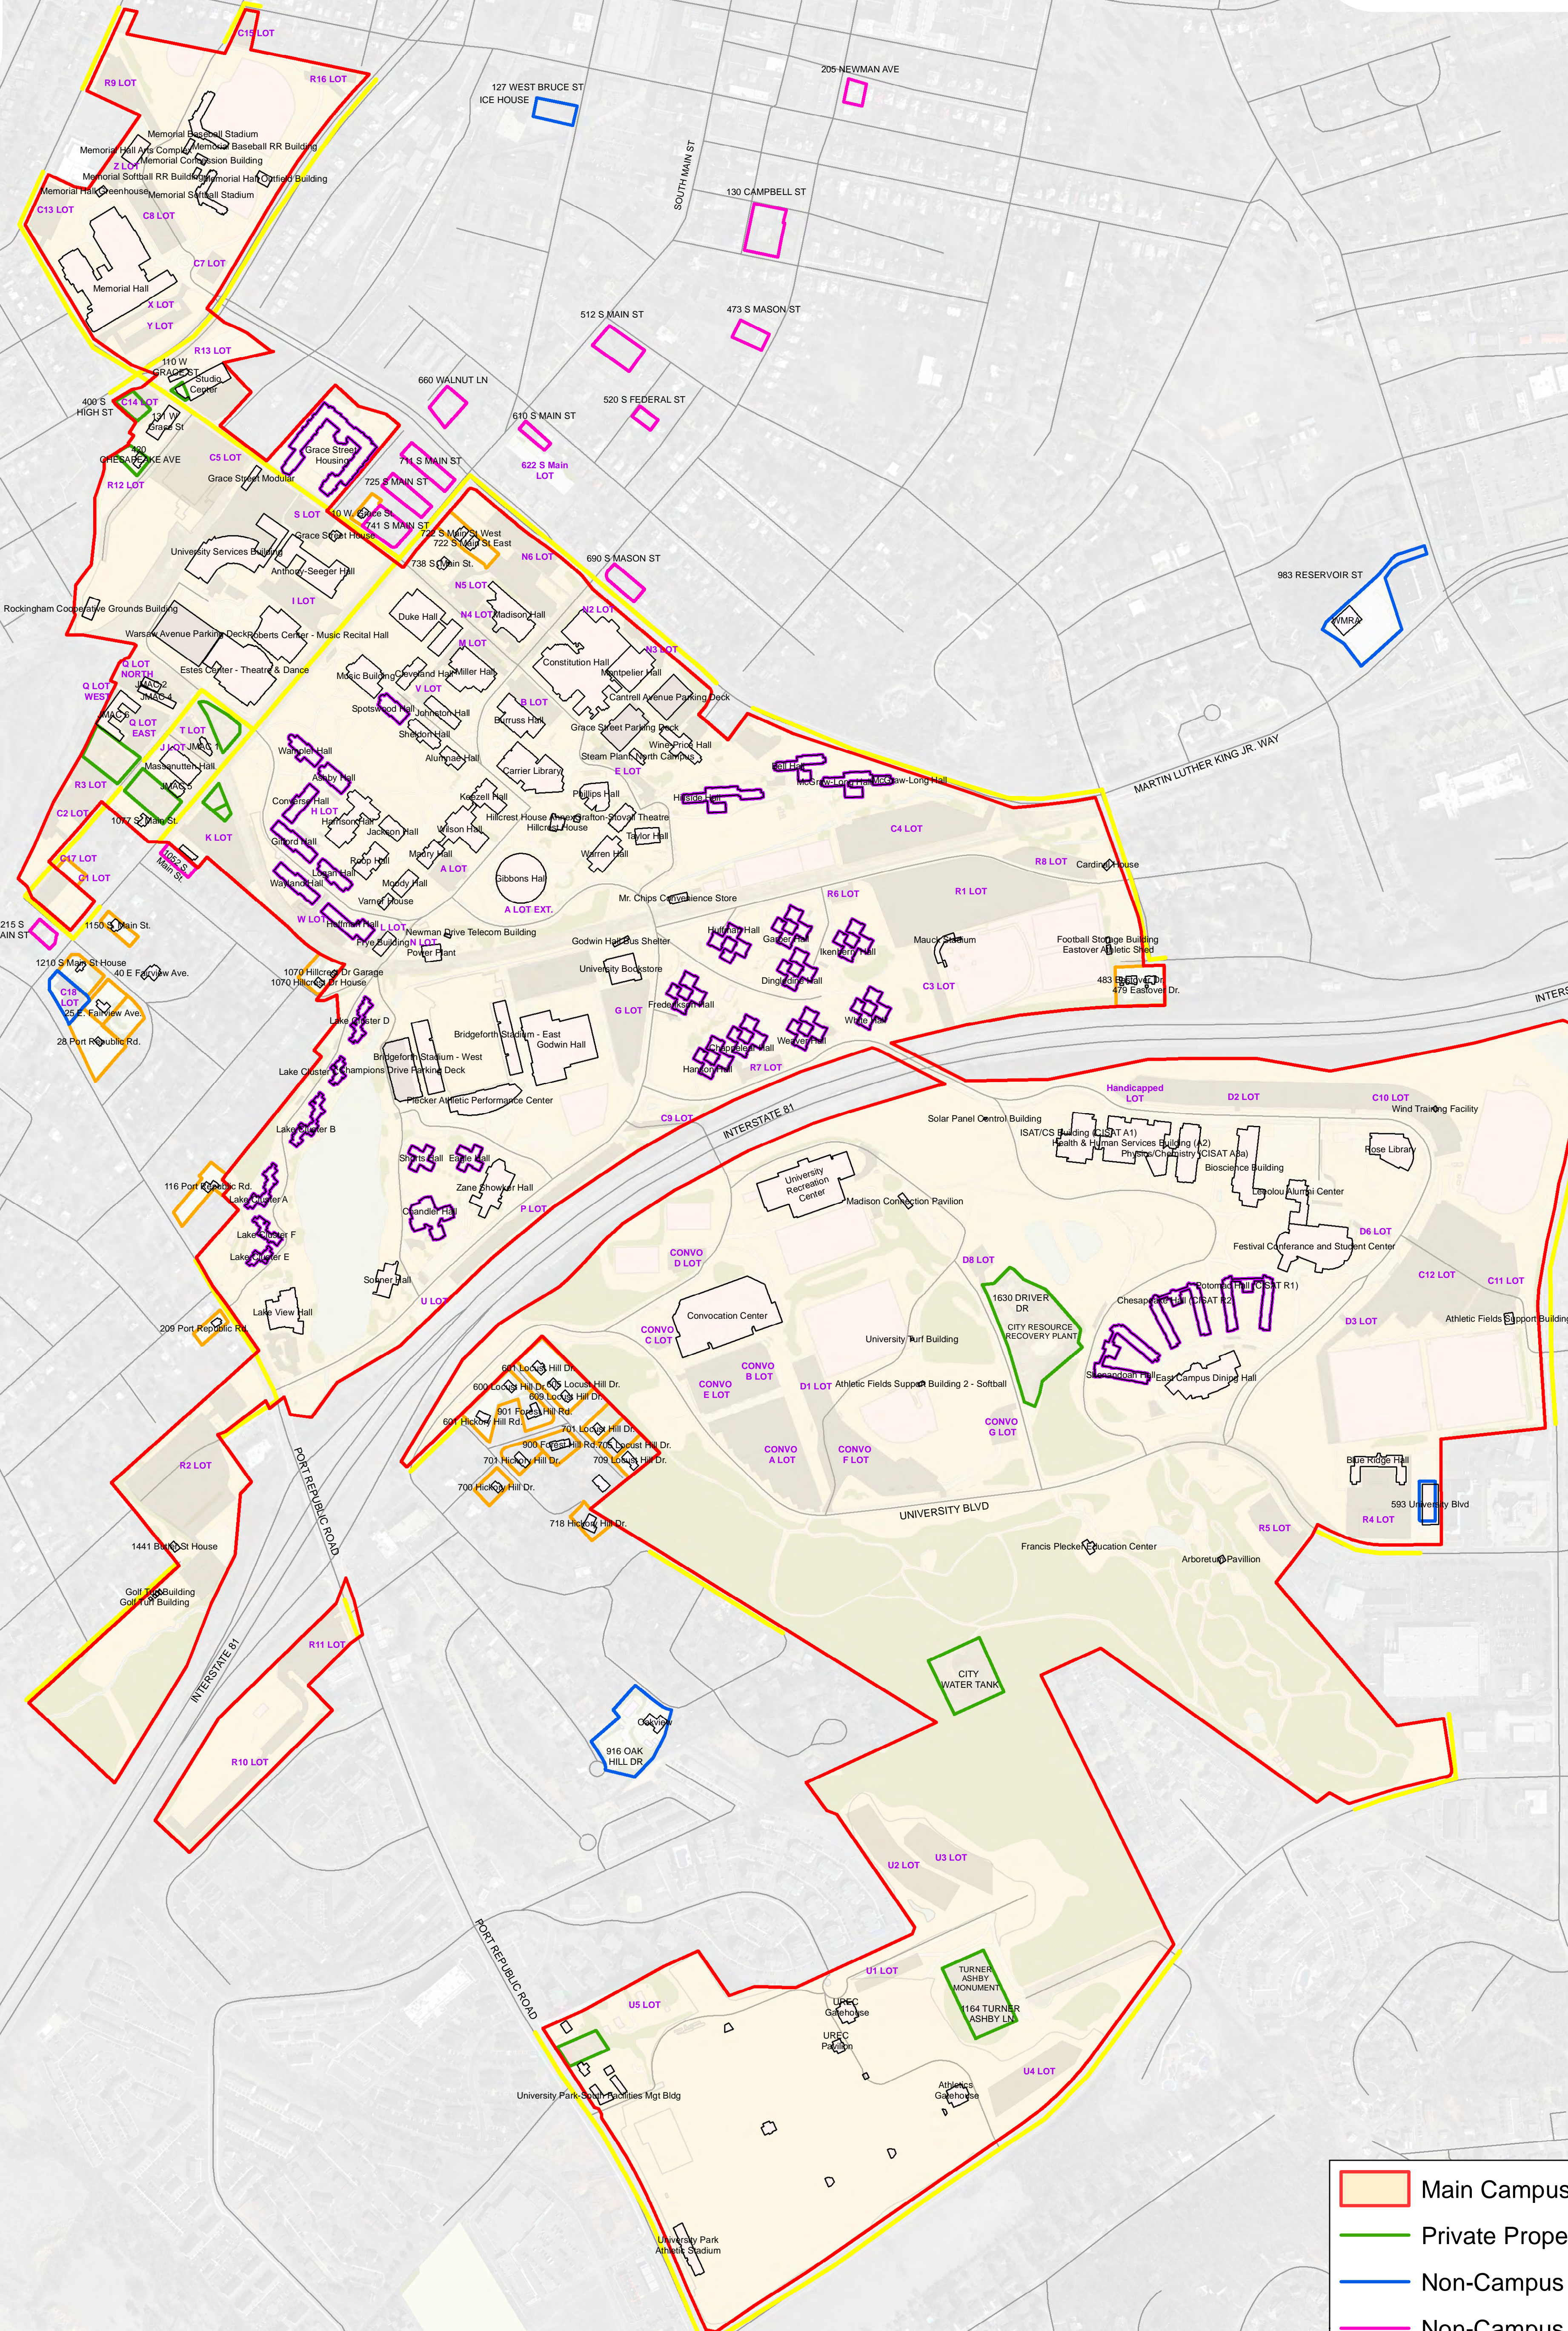

# James Madison University Site Plan Harrisonburg, VA

Total Campus Acreage: 761.32

Map prepared by:  
Facilities Management Engineering  
Aug. 2015

0 312.5 625 1,250 1,875 2,500 Feet

-  1401 TECHNOLOGY DR
-  1070 VIRGINIA AVE
-  2010 Health Campus Drive
-  108 N Jefferson, Roanoke, VA
-  245 E Broadway, Hopewell, VA
-  294 E Main Street, Stanley, VA

-  Main Campus Boundary
-  Private Property
-  Non-Campus JMU Controlled Properties
-  Non-Campus JMU Affiliate Properties
-  On-Campus Residence Halls
-  Public Property
-  JMU Owned Private Property - Non-Student