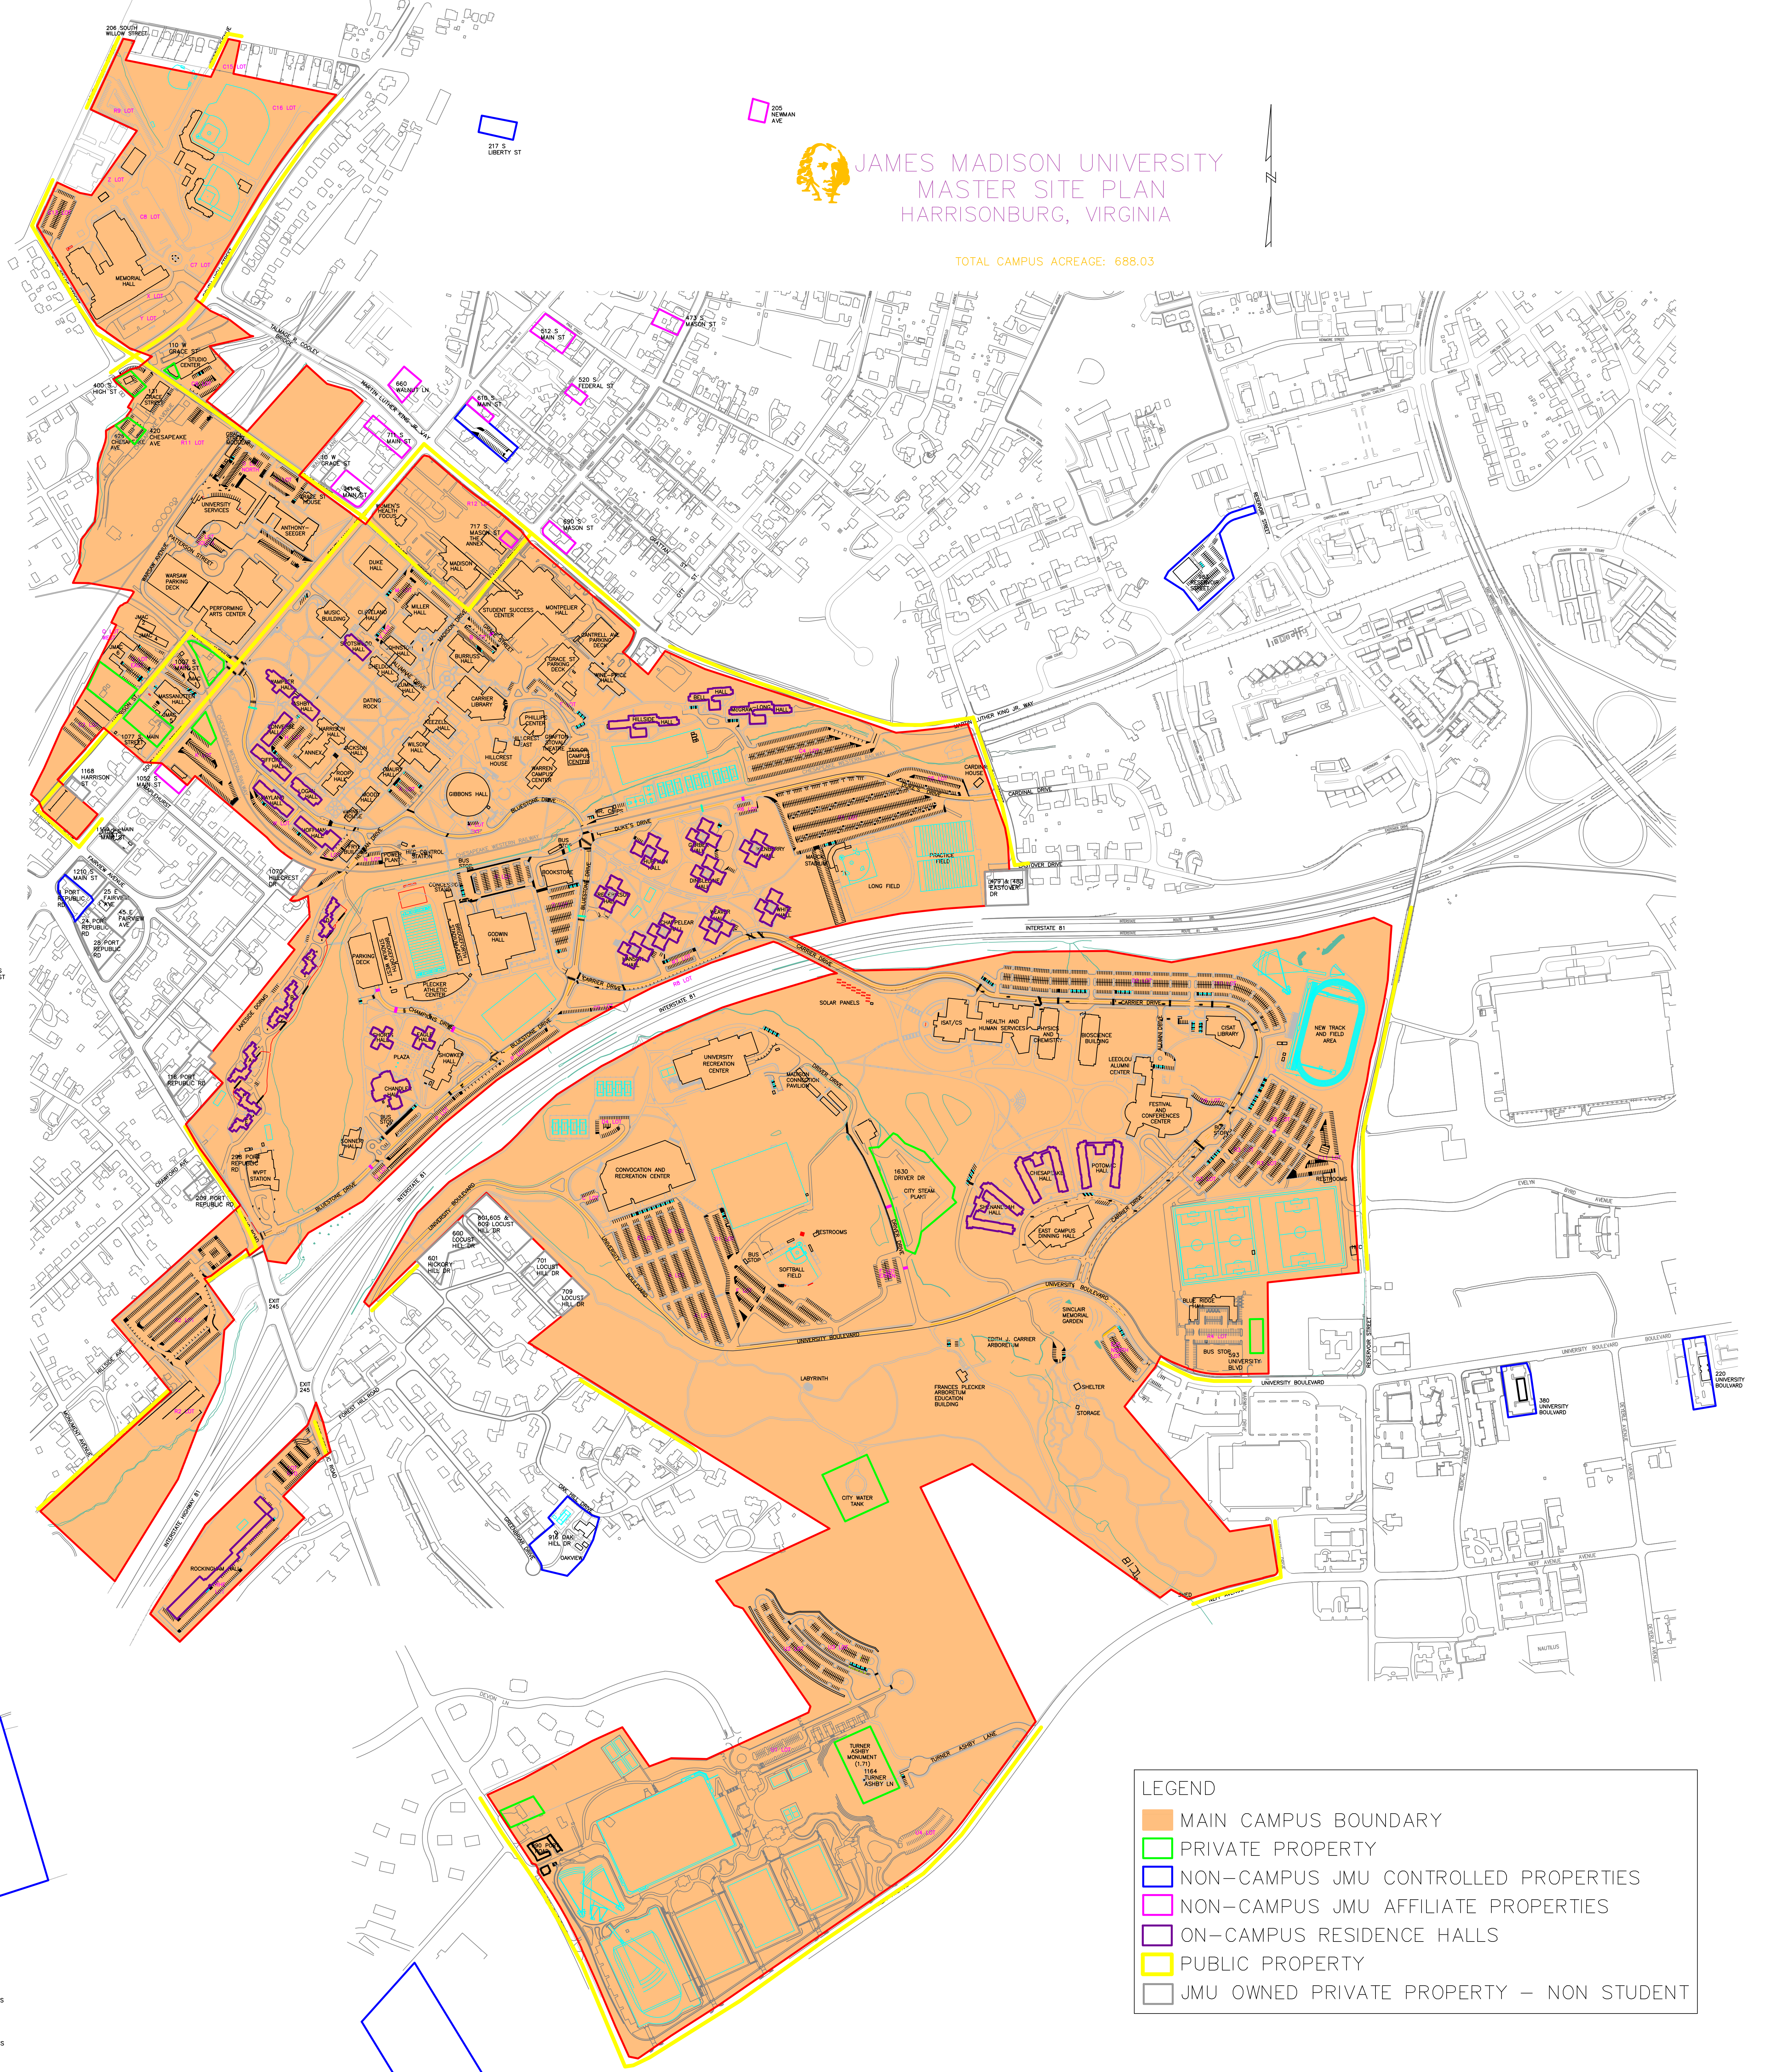

JAMES MADISON UNIVERSITY
 MASTER SITE PLAN
 HARRISONBURG, VIRGINIA

TOTAL CAMPUS ACREAGE: 688.03

LEGEND	
	MAIN CAMPUS BOUNDARY
	PRIVATE PROPERTY
	NON-CAMPUS JMU CONTROLLED PROPERTIES
	NON-CAMPUS JMU AFFILIATE PROPERTIES
	ON-CAMPUS RESIDENCE HALLS
	PUBLIC PROPERTY
	JMU OWNED PRIVATE PROPERTY – NON STUDENT

- 2929 SNOWMASS DR
- 2923 SNOWMASS DR
- 1401 TECHNOLOGY DR
- 1070 VIRGINIA AVE