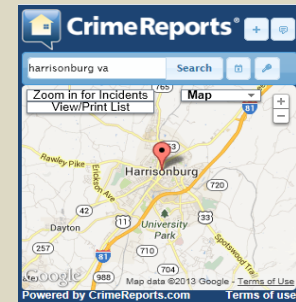

James Madison University Crime Log

September

The Daily Crime Log at James Madison University contains a listing of crimes or alleged crimes and some suspicious circumstances that have been reported directly to the JMU Police Department. It also lists information regarding crimes or alleged crimes that the JMU Police Department has been made aware of through other sources to include Office of Student Accountability and Restorative Practice, Office of Residence life, third party reports, and outside police agencies. Listings in the crime log include crimes or alleged crimes that occur on campus as well as the City of Harrisonburg which were reported directly to the James Madison University Police Department in context of concurrent jurisdiction. Outside agency assist in the context of concurrent jurisdiction where JMU officers responded are also documented. A portal to the Harrisonburg Police Department crime log is provided to obtain information on crimes reported to the Harrisonburg Police Department.

Date of Incident	Time of Incident	Received JMUPD	Nature of the Incident	JMU Officer or Outside Agency	Incident Case Number	Clery Location	Location*	Arrest	Referral	Disposition	Police Called (ORL / OSARP ONLY)

<https://www.crimereports.com/map/index/?search=Harrisonburg+VA>

Crimes reported to the Harrisonburg Police Department can be located by clicking on the above link.