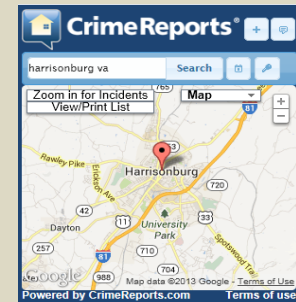

James Madison University Crime Log

September

The Daily Crime Log at James Madison University contains a listing of crimes or alleged crimes and some suspicious circumstances that have been reported directly to the JMU Police Department. It also lists information regarding crimes or alleged crimes that the JMU Police Department has been made aware of through other sources to include Office of Student Accountability and Restorative Practice, Office of Residence life, third party reports, and outside police agencies. Listings in the crime log include crimes or alleged crimes that occur on campus as well as the City of Harrisonburg which were reported directly to the James Madison University Police Department in context of concurrent jurisdiction. Outside agency assist in the context of concurrent jurisdiction where JMU officers responded are also documented. A portal to the Harrisonburg Police Department crime log is provided to obtain information on crimes reported to the Harrisonburg Police Department.