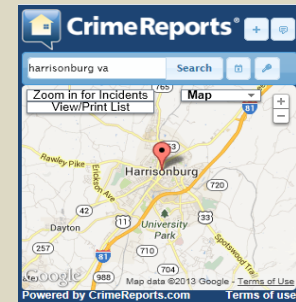

James Madison University Crime Log

September

The Daily Crime Log at James Madison University contains a listing of crimes or alleged crimes and some suspicious circumstances that have been reported directly to the JMU Police Department. It also lists information regarding crimes or alleged crimes that the JMU Police Department has been made aware of through other sources to include Office of Student Accountability and Restorative Practice, Office of Residence life, third party reports, and outside police agencies. Listings in the crime log include crimes or alleged crimes that occur on campus as well as the City of Harrisonburg which were reported directly to the James Madison University Police Department in context of concurrent jurisdiction. Outside agency assist in the context of concurrent jurisdiction where JMU officers responded are also documented. A portal to the Harrisonburg Police Department crime log is provided to obtain information on crimes reported to the Harrisonburg Police Department.

<https://www.crimereports.com/map/index/?search=Harrisonburg+VA>

Crimes reported to the Harrisonburg Police Department can be located by clicking on the above link.

Date of Incident	Time of Incident	Received JMUPD	Nature of the Incident	JMU Officer or Outside Agency	Incident Case Number	Clery Location	Location*	Arrest	Referral	Disposition	Police Called (ORL / OSARP ONLY)
9/23/2015	09:49	9/23/2015	Report of an abandoned suitcase sitting outside on steps - investigation revealed it was a cooler with water in it	35	2015-014857	Main Campus (Residence Hall)	Outside of Hillside Hall 290 Warren Service Drive			No Report	
9/23/2015	21:44	9/23/2015	JMU/HPD Joint Patrol Task Force - larceny of cell phone from a vehicle	34	HPD -2015-078155 2015-014895	Off Campus	1270 Devon Lane			Report Taken; HPD Investigation	
9/24/2015	00:58	9/24/2015	Report of individuals arguing outside of building - individual located - were not arguing but talking loud	37	2015-014902	Main Campus	Outside of Converse Hall 30 Bluestone Drive			No Report	
9/24/2015	09:36	9/24/2015	Report of disorderly conduct between roommates	64	2015-014916	Main Campus (Residence Hall)	Shenandoah Hall 11671 Carrier Drive			Report Taken; ORL	
9/24/2015	09:00 19:30	9/24/2015	Report of tampering with a vehicle - unknown person(s) entered vehicle and went through glove compartment - nothing taken	50	2015-014946	Off Campus	1348 Hunters Road			Report Taken forwarded to HPD	
9/24/2015	20:01	9/24/2015	Theft from a building - report of a watch being taken	50	2015-014945	Main Campus	UREC 701 Driver Drive			Report Taken	
9/24/2015	21:59	9/24/2015	LIVESAFE 74716 Report of possible drug activity - area checked- nothing found	86	2015-014948	Main Campus (Residence Hall)	Eagle Hall 231 Champions Drive			No Report; ORL