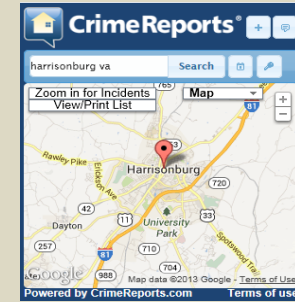

James Madison University Crime Log

October

The Daily Crime Log at James Madison University contains a listing of crimes or alleged crimes and some suspicious circumstances that have been reported directly to the JMU Police Department. It also lists information regarding crimes or alleged crimes that the JMU Police Department has been made aware of through other sources to include Office of Student Accountability and Restorative Practice, Office of Residence life, third party reports, and outside police agencies. Listings in the crime log include crimes or alleged crimes that occur on campus as well as the City of Harrisonburg which were reported directly to the James Madison University Police Department in context of concurrent jurisdiction. Outside agency assist in the context of concurrent jurisdiction where JMU officers responded are also documented. A portal to the Harrisonburg Police Department crime log is provided to obtain information on crimes reported to the Harrisonburg Police Department.

<https://www.crimereports.com/map/index/?search=Harrisonburg+VA>

Crimes reported to the Harrisonburg Police Department can be located by clicking on the above link.

Date of Incident	Time of Incident	Received JMUPD	Nature of the Incident	JMU Officer or Outside Agency	Incident Case Number	Clery Location	Location*	Arrest	Referral	Disposition	Police Called (ORL / OSARP ONLY)
10/23/15	Unknown	10/23/2015	Harrisonburg Police Department reports incident of arson - intoxicated individual set fire to truck and pumpkin on a porch and stole a mailbox- custodial arrest	HPD	HPD 2015-086454	Off Campus	1041 Virginia Ave	Arson, Intoxicated in public., Pettit larceny		HPD Criminal Arrest	
10/23/13	Unknown	10/23/2015	Outside agency assist - noise violation resulting in drug violation arrest	34, HPD	HPD 2015-086430	Off Campus	1417 Devon Lane	Possession of marijuana		HPD Criminal Arrest	
10/20/15	Unknown	10/23/2015	Report of missing JAC card lost/ stolen from while in library	53	2015-016680	Main Campus	Carrier Library			Report Taken	
10/23/15	16:49	10/23/2015	Report of cigarette disposal container smoking outside of building - smoking container extinguished with water	65	2015-016689	Main Campus	Phillips Center 261 Warren Hall			No Report	
10/23/15	21:38	10/23/2015	Report of found contraband marijuana grinder abandoned	43	2015-016708	Main Campus	F Parking Lot 841 University			Report Taken	
10/23/22015	22:19	10/23/2015	Report of a suspicious odor - area checked - consent search of area - no illegal activity found	47	2015-016715	Main Campus (Residence Hall)	Wampler Hall 10 Bluestone Drive			Report Taken	
10/24/15	02:22	10/24/2015	Report of a suspicious odor - area checked - no illegal activity found	55	2015-016732	Main Campus (Residence Hall)	Garber Hall 201 Ikenberry Hall			No Report