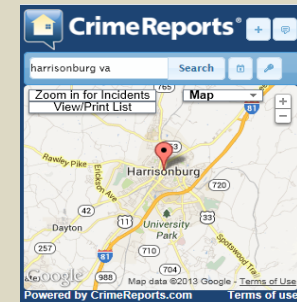

James Madison University Crime Log

October

The Daily Crime Log at James Madison University contains a listing of crimes or alleged crimes and some suspicious circumstances that have been reported directly to the JMU Police Department. It also lists information regarding crimes or alleged crimes that the JMU Police Department has been made aware of through other sources to include Office of Student Accountability and Restorative Practice, Office of Residence life, third party reports, and outside police agencies. Listings in the crime log include crimes or alleged crimes that occur on campus as well as the City of Harrisonburg which were reported directly to the James Madison University Police Department in context of concurrent jurisdiction. Outside agency assist in the context of concurrent jurisdiction where JMU officers responded are also documented. A portal to the Harrisonburg Police Department crime log is provided to obtain information on crimes reported to the Harrisonburg Police Department.

<https://www.crimereports.com/map/index/?search=Harrisonburg+VA>

Crimes reported to the Harrisonburg Police Department can be located by clicking on the above link.

Date of Incident	Time of Incident	Received JMUPD	Nature of the Incident	JMU Officer or Outside Agency	Incident Case Number	Clery Location	Location*	Arrest	Referral	Disposition	Police Called (ORL / OSARP ONLY)
10/21/15	Unknown 21:00	10/21/2015	Larceny - Report of pavers missing from walkway in front of Jackson Hall on the quad	36	2015-016594	Main Campus	Quad 950 S. Main Street			Report Taken	
9/28/2015 10/22/2015	Unknown	10/22/2015	Report of credit card fraud/theft	64	2015-016612	Main Campus	Massanutten Hall 1031 S. Main Street /Off Campus			Report Taken	
10/22/15	13:01	10/22/2015	Report of a student being disorderly in classroom situation resolved before police arrived	58, 64	2015-016624	Main Campus	Duke Hall 820 S. Main Street			Report Taken	
10/22/15	14:27	10/22/2015	Report of cigarette disposal container smoking outside of building - smoking container extinguished with water	64, 36	2015-016627	Main Campus	Outside of Huffman Hall 200 Huffman Service Drive			No Report	
10/22/15	16:01	10/22/2015	Report of a suspicious odor - area checked - no illegal activity found	68	2015-016631	Main Campus	Eagle Hall 231 Champions Drive			No Report	
10/22/15	21:53	10/22/2015	Report of a group individuals being loud and purportedly urinating on car - area checked - unable to locate	68, 44,57	2015-016640	Main Campus	Outside of Apartments on Grace 42 West Grace			No Report	
10/23/15	03:42	10/23/2015	Medical Assist - Alcohol related illness - Harrisonburg Rescue Squad responded and transported to Sentara RMHER for treatment	44	2015-016662	Main Campus (Residence Hall)	Eagle Hall 231 Champions Drive			Report Taken