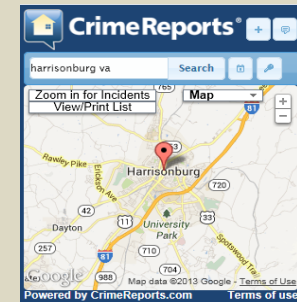

James Madison University Crime Log

October

The Daily Crime Log at James Madison University contains a listing of crimes or alleged crimes and some suspicious circumstances that have been reported directly to the JMU Police Department. It also lists information regarding crimes or alleged crimes that the JMU Police Department has been made aware of through other sources to include Office of Student Accountability and Restorative Practice, Office of Residence life, third party reports, and outside police agencies. Listings in the crime log include crimes or alleged crimes that occur on campus as well as the City of Harrisonburg which were reported directly to the James Madison University Police Department in context of concurrent jurisdiction. Outside agency assist in the context of concurrent jurisdiction where JMU officers responded are also documented. A portal to the Harrisonburg Police Department crime log is provided to obtain information on crimes reported to the Harrisonburg Police Department.

<https://www.crimereports.com/map/index/?search=Harrisonburg+VA>

Crimes reported to the Harrisonburg Police Department can be located by clicking on the above link.

Date of Incident	Time of Incident	Received JMUPD	Nature of the Incident	JMU Officer or Outside Agency	Incident Case Number	Clery Location	Location*	Arrest	Referral	Disposition	Police Called (ORL / OSARP ONLY)
10/24/15	06:22	10/24/2015	Football Game Activity - Liquor Law Violation	38	2015-016749	Main Campus	Duke Dog Tunnel 400 Convocation Service Drive		Alcohol	Accountability Referral	
10/24/15	06:22	10/24/2015	Football Game Activity - Liquor Law Violation	38	2015-016749	Main Campus	Duke Dog Tunnel 400 Convocation Service Drive		Alcohol	Accountability Referral	
10/24/15	01:22	10/24/2015	Football Game Activity - Intoxicated pedestrian/ Liquor law violation - custodial arrest	RCSO 2343	2015-016750	Main Campus		Intoxicated in public Underage Possession of Alcohol Possess fictitious OL		Criminal Arrest	
10/24/15	14:13	10/24/2015	Football Game Activity - Intoxicated pedestrian/ Liquor law violation - custodial arrest	VSP 6711	2015-016750	Main Campus	F Parking Lot 841 University	Intoxicated in public Underage Possession of alcohol		Criminal Arrest	
10/24/15	14:13	10/24/2015	Football Game Activity - Intoxicated pedestrian/ Liquor law violation - custodial arrest	VSP 6711	2015-016750	Main Campus	F Parking Lot 841 University	Intoxicated in public Underage Possession of alcohol		Criminal Arrest	
10/24/15	14:23	10/24/2015	Football Game Activity - Liquor law violation - non- custodial arrest	VSP 6837	2015-016750	Main Campus	F Parking Lot 841 University	Underage Possession of Alcohol		Criminal Arrest	
10/24/15	14:23	10/24/2015	Football Game Activity - Intoxicated pedestrian/ Liquor law violation -non- custodial arrest	VSP 6837	2015-016750	Main Campus	F Parking Lot 841 University	Intoxicated in public Underage Possession of alcohol		Criminal Arrest