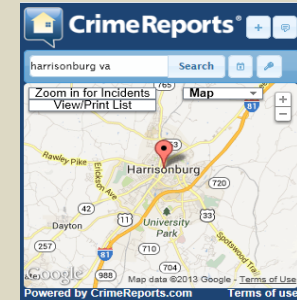

James Madison University Crime Log

October

The Daily Crime Log at James Madison University contains a listing of crimes or alleged crimes and some suspicious circumstances that have been reported directly to the JMU Police Department. It also lists information regarding crimes or alleged crimes that the JMU Police Department has been made aware of through other sources to include Office of Student Accountability and Restorative Practice, Office of Residence life, third party reports, and outside police agencies. Listings in the crime log include crimes or alleged crimes that occur on campus as well as the City of Harrisonburg which were reported directly to the James Madison University Police Department in context of concurrent jurisdiction. Outside agency assist in the context of concurrent jurisdiction where JMU officers responded are also documented. A portal to the Harrisonburg Police Department crime log is provided to obtain information on crimes reported to the Harrisonburg Police Department.

<https://www.crimereports.com/map/index/?search=Harrisonburg+VA>

Crimes reported to the Harrisonburg Police Department can be located by clicking on the above link.

Date of Incident	Time of Incident	Received JMUPD	Nature of the Incident	JMU Officer or Outside Agency	Incident Case Number	Clery Location	Location*	Arrest	Referral	Disposition	Police Called (ORL / OSARP ONLY)
10/16/15	18:24	10/16/2015	Report of harassing phone call from an unknown caller originating from a courtesy phone	35	2015-016293	Main Campus	Gibbons Hall 150 Bluestone Drive			Report Taken	
10/16/15	18:56	10/16/2015	JMU/HPD Joint Patrol Task Force - Outside agency assist - Arlington Virginia Warrant Service	41	2015-016296	Off Campus	Liberty Station 1081 Port Republic Road	Capias Fail to Appear		Criminal Arrest	
10/16/15	22:15	10/16/2015	Report of a suspicious odor area checked - no illegal violation found	68, 36, 37	2015-016299	Main Campus (Residence Hall)	Dingledine Hall 221 Ikenberry Service Drive			No Report	
10/16/15	22:30	10/16/2015	Report of a suspicious odor area checked - no illegal violation found	34, 37	2015-016303	Main Campus (Residence Hall)	McGraw Long Hall 421 Martin Luther King Jr Way			No Report	
10/16/15	23:12	10/16/2015	Report of a suspicious odor area checked - no illegal violation found	57	2015-016304	Main Campus (Residence Hall)	Hoffman Hall 71 Bluestone Drive			No Report	
10/17/15	00:39	10/17/2015	Report of a suspicious odor area checked - no illegal violation found	36, 57	2015-016309	Main Campus (Residence Hall)	Chesapeake Hall 1651 Carrier Drive			No Report	
10/17/15	00:43	10/17/2015	Report of a disorderly intoxicated individual - custodial arrest	36, 37, 57	2015-016310	Main Campus (Residence Hall)	Shenandoah Hall 1671 Carrier Drive	Intoxicated in public		Criminal Arrest	
10/17/15	01:07	10/17/2015	Medical Assist - Alcohol related illness - Harrisonburg Rescue Squad responded transported to Sentara RMHER for treatment.	34, 35	2015-016311	Main Campus (Residence Hall)	Chesapeake Hall 1651 Carrier Drive		Alcohol	Accountability Referral