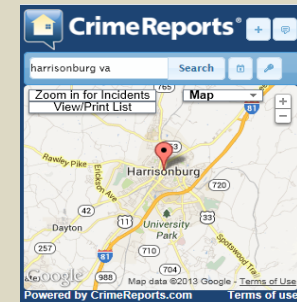

James Madison University Crime Log

October

The Daily Crime Log at James Madison University contains a listing of crimes or alleged crimes and some suspicious circumstances that have been reported directly to the JMU Police Department. It also lists information regarding crimes or alleged crimes that the JMU Police Department has been made aware of through other sources to include Office of Student Accountability and Restorative Practice, Office of Residence life, third party reports, and outside police agencies. Listings in the crime log include crimes or alleged crimes that occur on campus as well as the City of Harrisonburg which were reported directly to the James Madison University Police Department in context of concurrent jurisdiction. Outside agency assist in the context of concurrent jurisdiction where JMU officers responded are also documented. A portal to the Harrisonburg Police Department crime log is provided to obtain information on crimes reported to the Harrisonburg Police Department.

<https://www.crimereports.com/map/index/?search=Harrisonburg+VA>

Crimes reported to the Harrisonburg Police Department can be located by clicking on the above link.

Date of Incident	Time of Incident	Received JMUPD	Nature of the Incident	JMU Officer or Outside Agency	Incident Case Number	Clery Location	Location*	Arrest	Referral	Disposition	Police Called (ORL / OSARP ONLY)
10/12/15	01:12	10/12/15	Third party report of a posting on social media regarding police surrounding Potomac Hall - prank	38, 47, 55	2015-015969	Main Campus (Residence Hall)	Potomac Hall 1621 Carrier Drive			Informational Report	
10/12/15	04:09	10/12/15	HPD reports incident of brandishing by white male wearing black hoodie and jeans off campus Update: Suspect identified	HPD	HPD 2015-083303	Off Campus	Circle K 1081 Port Republic Road			HPD Investigation	
10/12/15	Unknown	10/12/15	HPD reports several incidents of license plates being taken from vehicles in the City of Harrisonburg	HPD	2015-015999	Off Campus	Bayberry Lane and other city locations			HPD Investigation	
10/12/15	07:30 16:10	10/12/15	Theft from a motor vehicle - Unknown person(s) entered vehicle, a soft top Jeep, and removed several tools	68	2015-016009	Main Campus	Warsaw Parking Deck 157 Warsaw Ave.			Report Taken	
10/12/15	17:01	10/12/15	Report of suspicious odor - area checked- no criminal violation found	58, 64	2015-016012	Main Campus (Residence Hall)	Gifford Hall 20 Bluestone Drive			No Report	
10/12/15	17:15 17:45	10/12/15	Report of items being taken from purses in empty unsecured classroom while victims were standing outside in hallway	44	2015-016015	Main Campus	Duke Fine Arts Center 820 S. Main Street			Report Taken	
10/12/15	20:40	10/12/15	Theft - Victim left a purse on table outside of PC Dukes and when returned and looked for it found it was missing	68	2015-016031	Main Campus (Residence Hall)	PC Dukes 261 Warren Service Drive			Report Taken	
10/9/2015-10/11/2015	15:30 11:00	10/13/15	Theft - a green turf mat and two white softball bases were taken from softball field	58	2015-016084	Main Campus	UREC 701 Driver Drive			Report Taken