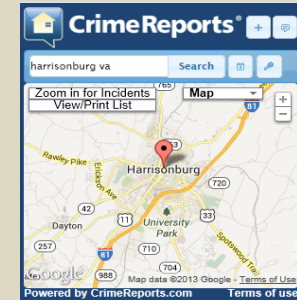

James Madison University Crime Log

October

The Daily Crime Log at James Madison University contains a listing of crimes or alleged crimes and some suspicious circumstances that have been reported directly to the JMU Police Department. It also lists information regarding crimes or alleged crimes that the JMU Police Department has been made aware of through other sources to include Office of Student Accountability and Restorative Practice, Office of Residence life, third party reports, and outside police agencies. Listings in the crime log include crimes or alleged crimes that occur on campus as well as the City of Harrisonburg which were reported directly to the James Madison University Police Department in context of concurrent jurisdiction. Outside agency assist in the context of concurrent jurisdiction where JMU officers responded are also documented. A portal to the Harrisonburg Police Department crime log is provided to obtain information on crimes reported to the Harrisonburg Police Department.

Date of Incident	Time of Incident	Received JMUPD	Nature of the Incident	JMU Officer or Outside Agency	Incident Case Number	Clery Location	Location*	Arrest	Referral	Disposition	Police Called (ORL / OSARP ONLY)

<https://www.crimereports.com/map/index/?search=Harrisonburg+VA>

Crimes reported to the Harrisonburg Police Department can be located by clicking on the above link.