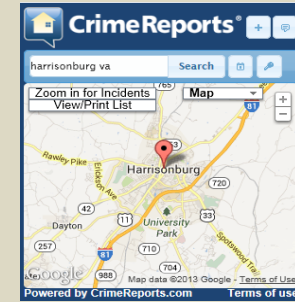

James Madison University Crime Log

October

The Daily Crime Log at James Madison University contains a listing of crimes or alleged crimes and some suspicious circumstances that have been reported directly to the JMU Police Department. It also lists information regarding crimes or alleged crimes that the JMU Police Department has been made aware of through other sources to include Office of Student Accountability and Restorative Practice, Office of Residence life, third party reports, and outside police agencies. Listings in the crime log include crimes or alleged crimes that occur on campus as well as the City of Harrisonburg which were reported directly to the James Madison University Police Department in context of concurrent jurisdiction. Outside agency assist in the context of concurrent jurisdiction where JMU officers responded are also documented. A portal to the Harrisonburg Police Department crime log is provided to obtain information on crimes reported to the Harrisonburg Police Department.

<https://www.crimereports.com/map/index/?search=Harrisonburg+VA>

Crimes reported to the Harrisonburg Police Department can be located by clicking on the above link.

Date of Incident	Time of Incident	Received JMUPD	Nature of the Incident	JMU Officer or Outside Agency	Incident Case Number	Clery Location	Location*	Arrest	Referral	Disposition	Police Called (ORL / OSARP ONLY)
10/15/15	2205		Accountability Charge: Drugs (Drug Possession)	Pub Safety	2015-016226	Main Campus (Residence Hall)	Garber Hall		Drugs	Accountability Referral	
10/16/15	0007		Accountability Charge: Theft	Pub Safety	2015-014967	Main Campus (Residence Hall)	McGraw-Long Hall		Theft	Accountability Referral	
10/16/15	0007		Accountability Charge: Theft	Pub Safety	2015-014967	Main Campus (Residence Hall)	McGraw-Long Hall		Theft	Accountability Referral	
10/08/15	0100		Accountability Charge: Alcohol (Underage Alcohol Possession)	ORL	46896	Main Campus (Residence Hall)	Shorts Hall		Alcohol	Accountability Referral	
10/08/15	0100		Accountability Charge: Alcohol (Underage Alcohol Possession)	ORL	46896	Main Campus (Residence Hall)	Shorts Hall		Alcohol	Accountability Referral	
10/17/15	0119		Accountability Charge: Alcohol (Underage Alcohol Possession) (Hospitalization)	Pub Safety	2015-016312	Main Campus (Residence Hall)	Eagle Hall		Alcohol	Accountability Referral	
10/10/15	0051		Accountability Charge: Alcohol (DIP) (Underage Alcohol Possession) (Hospitalization)	Pub Safety	2015-015858	Main Campus (Residence Hall)	Gifford Hall		Alcohol	Accountability Referral	
10/17/15	0043		Accountability Charge: Alcohol (DIP) (Underage Alcohol Possession)	ORL	47341	Main Campus (Residence Hall)	Shenandoah		Alcohol	Accountability Referral	
10/16/15	2030		Accountability Charge: Alcohol (Underage Alcohol Possession)	ORL	47322	Main Campus (Residence Hall)	Chesapeake		Alcohol	Accountability Referral	
10/16/15	2030		Accountability Charge: Alcohol (Underage Alcohol Possession)	ORL	47322	Main Campus (Residence Hall)	Chesapeake		Alcohol	Accountability Referral	
10/09/15	0007		Accountability Charge: Alcohol (Underage Alcohol Possession)	ORL	46876	Main Campus (Residence Hall)	Hillside		Alcohol	Accountability Referral	
10/17/15	2300		Accountability Charge: Alcohol (Underage Alcohol Possession)	ORL	47527	Main Campus (Residence Hall)	White Hall		Alcohol	Accountability Referral	
10/17/15	2300		Accountability Charge: Alcohol	ORL	47527	Main Campus (Residence Hall)	White Hall		Alcohol	Accountability Referral	
10/17/15	0100		Accountability Charge: Alcohol (DIP) (Underage Alcohol Possession) (Hospitalization)	ORL	47349	Main Campus (Residence Hall)	Chesapeake		Alcohol	Accountability Referral