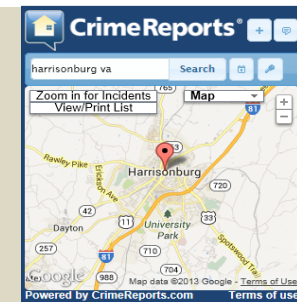

James Madison University
Crime log
November

Date of Incident	Time of Incident	Reported to JMUPD	Nature of the Incident	JMU Officer or Outside Agency	Incident Case Number	Clery Location	Location	Arrest	Referral	Disposition	Police Called (ORL ONLY)

<https://www.crimereports.com/map/index/?search=Harrisonburg+VA>
Crimes reported to the Harrisonburg Police Department can be located by clicking on the above link.