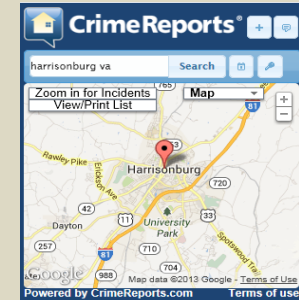

Date of Incident	Time of Incident	Received JMUPD	Description	JMU Officer or Outside Agency	Incident Case Number	Clery Location	Location*	Arrest	Referral	Disposition	Police Called (ORL / OSARP ONLY)
03/25/16	22:59	3/25/2016	Medical Assist - alcohol related illness - non-student visitors - Harrisonburg Rescue Squad transported to Sentara RMHER for treatment	75	2016-004689	Main Campus (Residence Hall)	Ikenberry Hall 210 Ikenberry Service Drive			Report Taken	2
3/24/2016 3/26/2016	Unknown	3/26/2016	Breaking and Entering- items were taken from an unsecured residence hall room	47	2016-004709	Main Campus (Residence Hall)	Shorts Hall 440 Lakeside Service Drive			Report Taken	
03/26/16	16:38	3/26/2016	JMU/HPD Joint Patrol Task Force - Agency assist - Harrisonburg Police Department - noise violation and drug violation	71, 31	HPD 2016-025370 2016-004723	Off Campus	1171 Devon Lane			HPD Investigation	
01/13/16	Unknown	3/26/2016	Third Party Report - Report of a threatening twitter post dated 1/13/2016 from JMU student against Donald Trump Charlottesville FBI was advised of the complaint.	74	2016-004740	Unknown	Unknown			Report Taken; Referred to FBI	
03/28/16	01:20	3/28/2016	Report of a suspicious odor area checked - no illegal activity found	31	2016-004787	Main Campus	Outside of Shorts Hall 440 Lakeside Service Drive			No Report	

<https://www.crimereports.com/map/index/?search=Harrisonburg+VA>

Crimes reported to the Harrisonburg Police Department can be located by clicking on the above link.