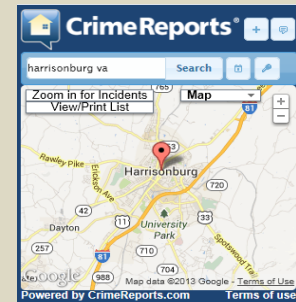

James Madison University Crime Log

March

The Daily Crime Log at James Madison University contains a listing of crimes or alleged crimes and some suspicious circumstances that have been reported directly to the JMU Police Department. It also lists information regarding crimes or alleged crimes that the JMU Police Department has been made aware of through other sources to include Office of Student Accountability and Restorative Practice, Office of Residence life, third party reports, and outside police agencies. Listings in the crime log include crimes or alleged crimes that occur on campus as well as the City of Harrisonburg which were reported directly to the James Madison University Police Department in context of concurrent jurisdiction. Outside agency assist in the context of concurrent jurisdiction where JMU officers responded are also documented. A portal to the Harrisonburg Police Department crime log is provided to obtain information on crimes reported to the Harrisonburg Police Department.

Date of Incident	Time of Incident	Received JMUPD	Description	JMU Officer or Outside Agency	Incident Case Number	Clery Location	Location*	Arrest	Referral	Disposition	Police Called (ORL / OSARP ONLY)

<https://www.crimereports.com/map/index/?search=Harrisonburg+VA>

Crimes reported to the Harrisonburg Police Department can be located by clicking on the above link.