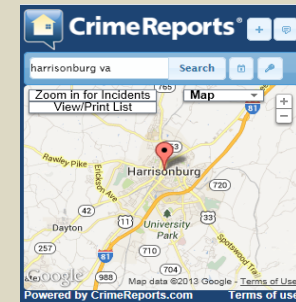

Date of Incident	Time of Incident	Received JMUPD	Description	JMU Officer or Outside Agency	Incident Case Number	Clery Location	Location*	Arrest	Referral	Disposition	Police Called (ORL / OSARP ONLY)
3/1/2016	Unknown	3/1/2016	Third party report- Report of a physical assault occurring at an off campus location during a party by a visitor from Pennsylvania- HPD investigation - arrest made	State College Police HPD	HPD 2016-014695	Off Campus	800 block Forest Hill Road	Assault and Battery Felony Assault		HPD Investigation/ Criminal Arrest	
03/01/16	21:44	03/01/16	Report of a suspicious odor area checked - no illegal activity found	44	2016-003470	Main Campus (Residence Hall)	Shorts Hall 440 Lakeside Service Drive			No Report	
03/01/16	23:08	03/01/16	Report of a suspicious odor area checked - no illegal activity found	65	2016-003476	Main Campus (Residence Hall)	Converse Hall 30 Bluestone Drive			No Report	
03/02/16	00:34	03/02/16	Report of a suspicious odor area checked - contraband found in the area	65	2016-003478	Main Campus	Outside of Ashby Hall 50 Bluestone Drive			Report Taken	
03/02/16	09:09	03/02/16	Report of suspicious activity - yelling on upper deck level - area checked- nothing found	53	2016-003498	Main Campus	Grace Street Parking Deck 258 E. Grace			No Report	
02/24/16	Unknown	03/02/16	Theft from a building - report of a white Apple iPad with a gold case left in classroom when victim came back the iPad was missing	45	2016-003512	Main Campus	HHS 801 Carrier Drive			Report Taken	
02/29/16	14:30 15:20	03/02/16	Theft from a building - a long board skate board was taken from hallway outside of classroom 044 while victim was in class	45	2016-003523	Main Campus	Burruss Hall 820 Madison Drive			Report Taken	

<https://www.crimereports.com/map/index/?search=Harrisonburg+VA>

Crimes reported to the Harrisonburg Police Department can be located by clicking on the above link.